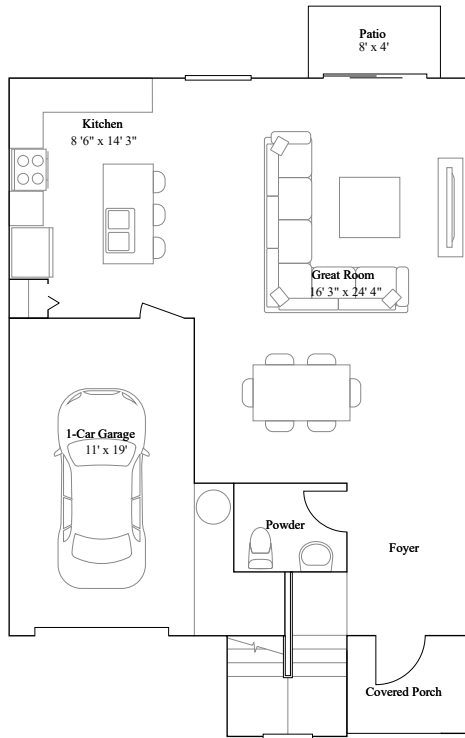

Empress

3 bd . 2 ba . 1 half ba . 1,813 ft²

1st Floor

2nd Floor

Available Exteriors

Exterior A

Exterior B

Exterior C