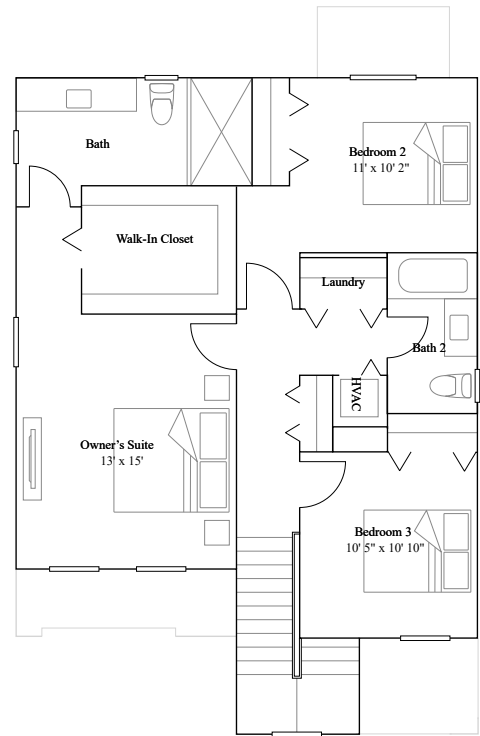

Empress

3 bd . 2 ba . 1 half ba . 1,813 ft²

1st Floor

2nd Floor

Available Exteriors

Exterior A

Exterior B

Exterior C