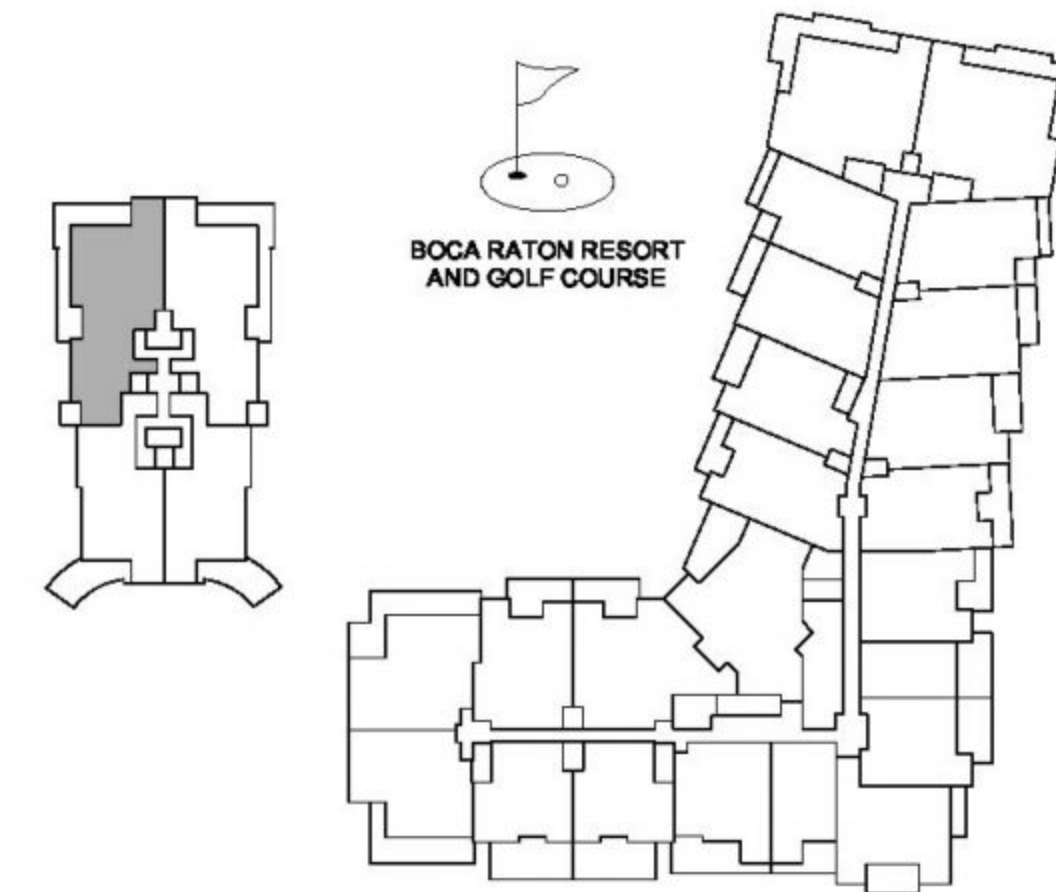

# ALINA

210

UNIT 301, 401, 501

4 BR / 4.5 BATH

UNIT AREA: 4,113 SF

TERRACE AREA: 1,061 SF

BOCA RATON RESORT AND GOLF COURSE

KEY PLAN