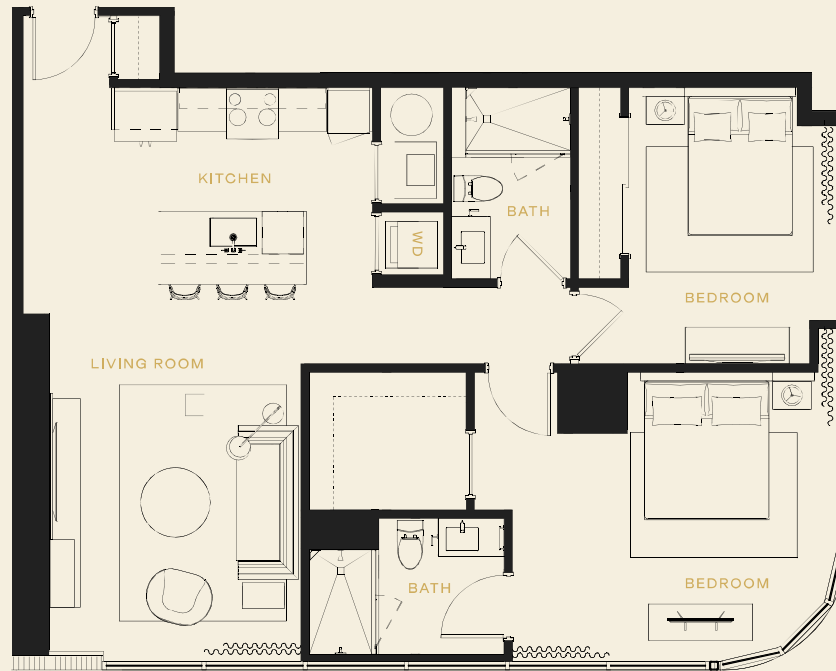

MODEL

Daniela

BED

2

BATH

2

INT SQ FT

955

Rosetta

BED

2

BATH

2

INT SQ FT

1135

TOTAL SQ FT

1135

HOTEL

ORA

+ PRIVATE RESIDENCES

FLOORS

18-35

MODEL

Olivia