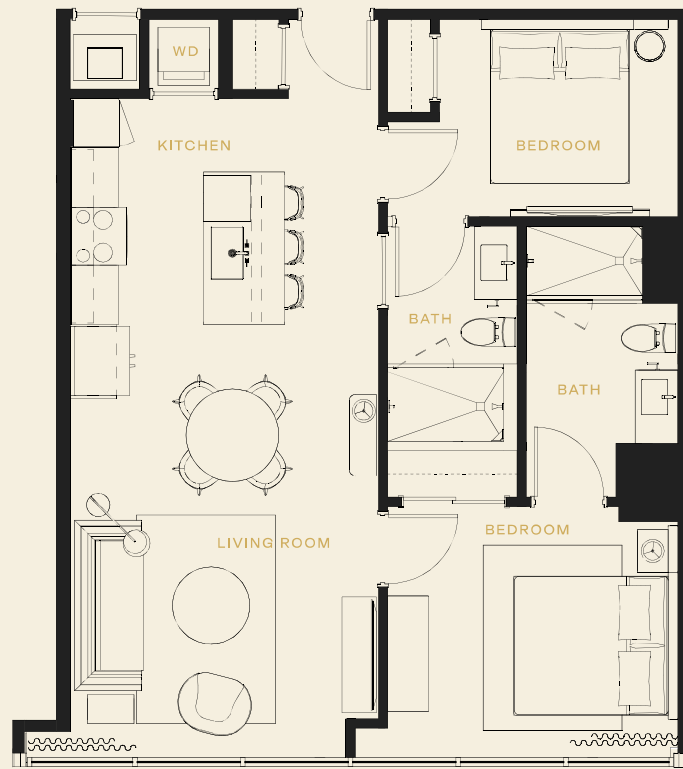

1135

HOTEL

ORA

+ PRIVATE RESIDENCES

FLOORS

18-35

MODEL

Olivia

BED

2

BATH

2

INT SQ FT

878

TOTAL SQ FT

878

HOTEL

ORA

+ PRIVATE RESIDENCES

FLOORS

18-35

MODEL

Martina

BED

2

BATH

2

INT SQ FT

1151

TOTAL SQ FT

1151

HOTEL