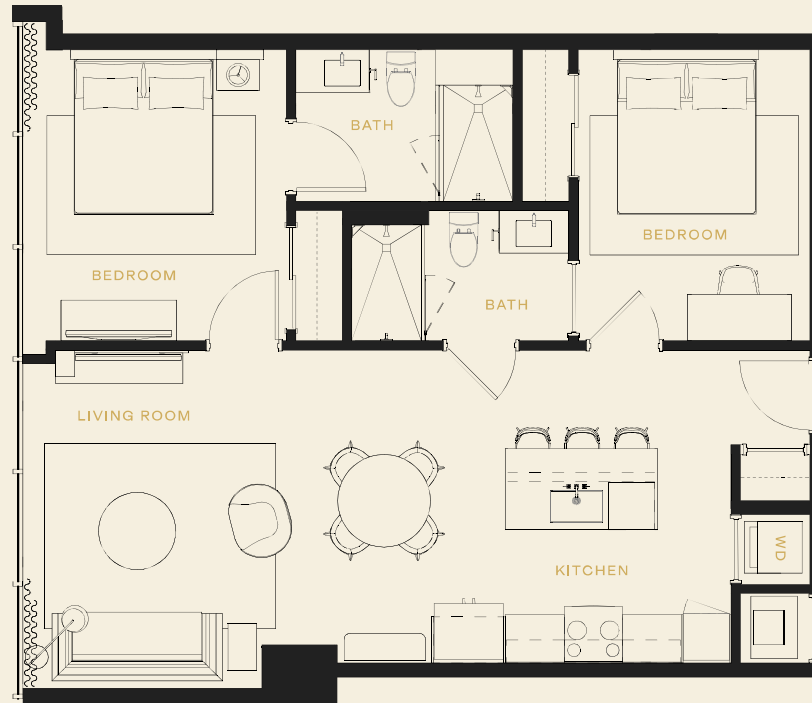

MODEL

Daniela

BED

2

BATH

2

INT SQ FT

955

TOTAL SQ FT

955

HOTEL

ORA

+ PRIVATE RESIDENCES

FLOORS

18-35

MODEL	BED	BATH	INT SQ FT	EXT SQ FT	TOTAL SQ FT
Valentina	2	2	1078	171*	1249