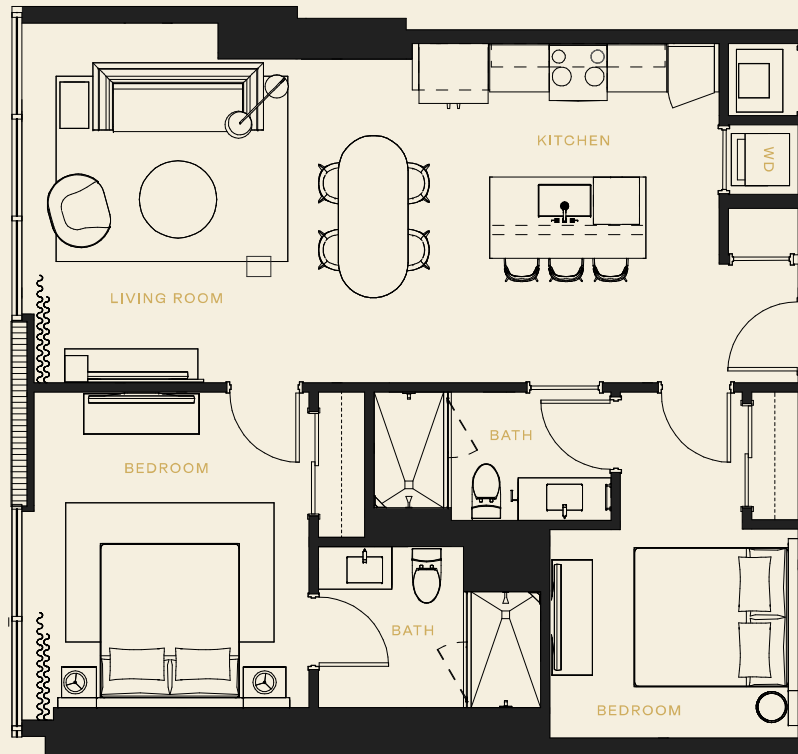

MODEL

Daniela

BED

2

BATH

2

INT SQ FT

955

TOTAL SQ FT

Tatiana

2

2

1045

1045

HOTEL
ORA
+ PRIVATE RESIDENCES

FLOORS
18-35

MODEL

Sofia

BED

2

BATH

2

INT SQ FT

1088