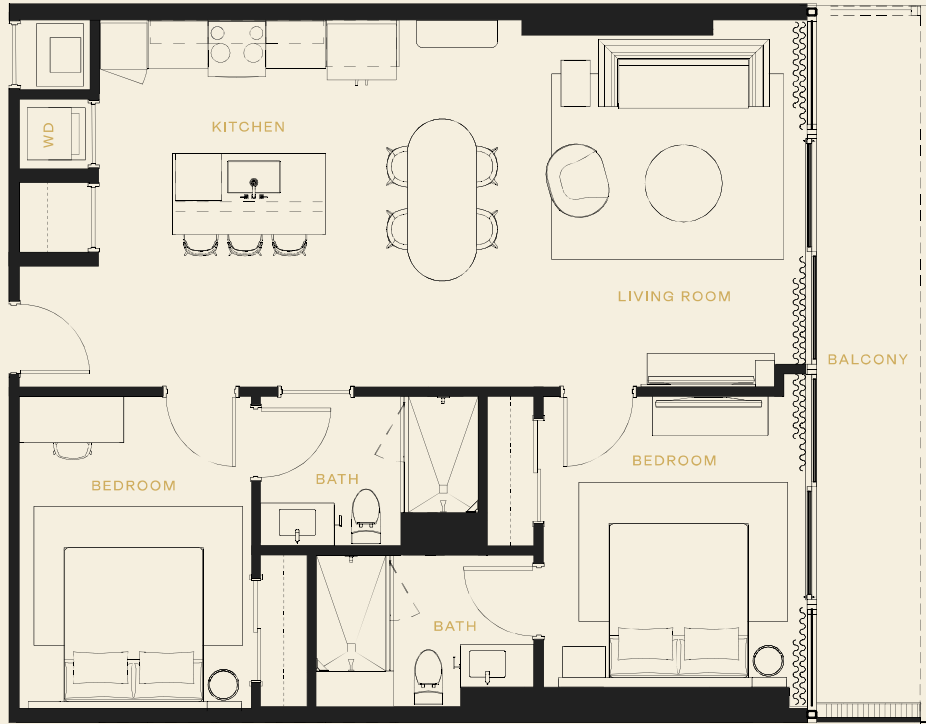

MODEL	BED	BATH	INT SQ FT	EXT SQ FT	TOTAL SQ FT
Guilia	2	2	1048	151*	1199

HOTEL
ORA
+ PRIVATE RESIDENCES

FLOORS
18-35

*Due to the design of the building, balcony Sizes can be significantly larger on Floors 11-35. Ask your Sales Team for further details.