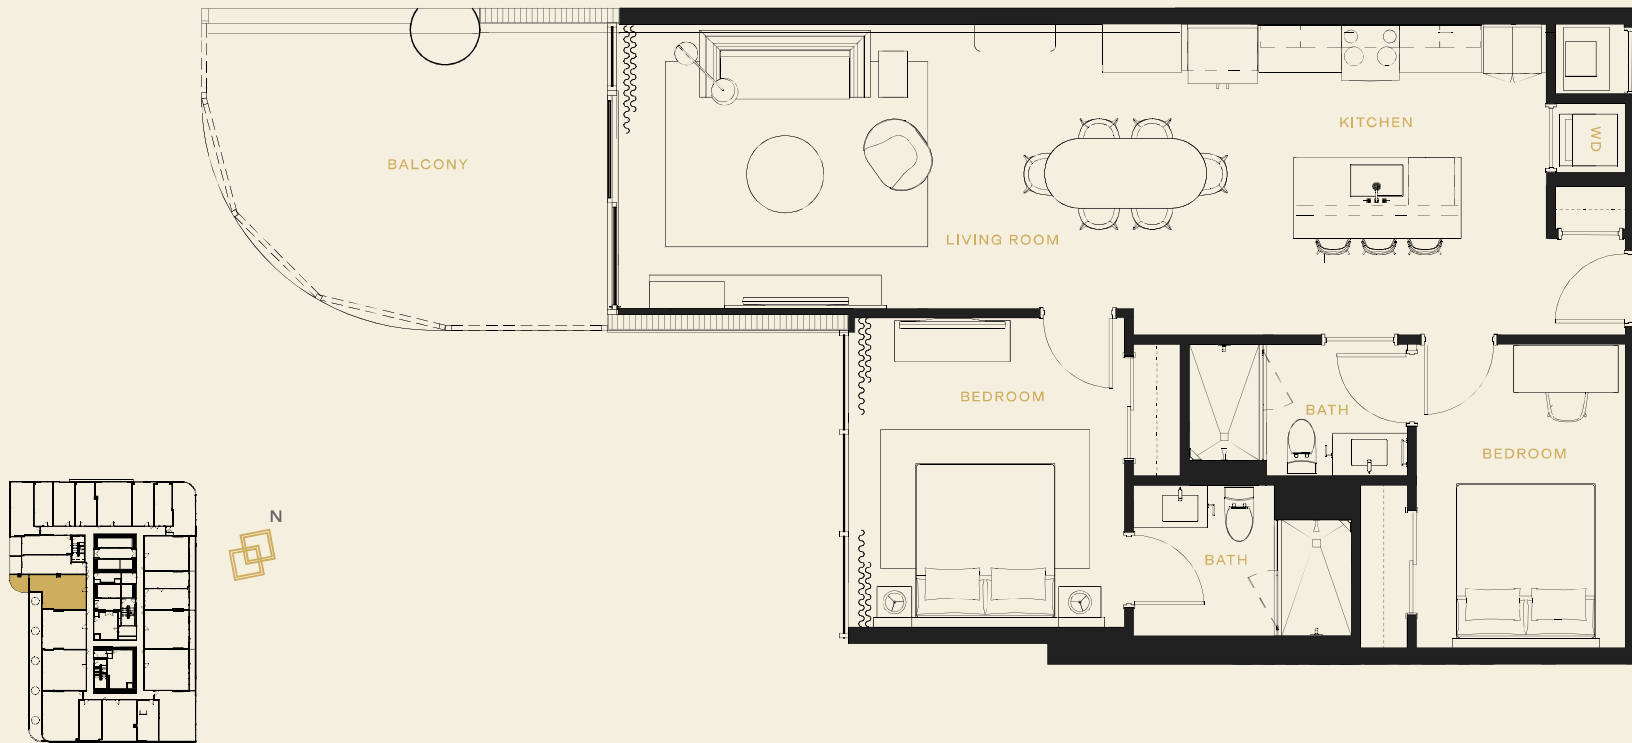

MODEL	BED	BATH	INT SQ FT	EXT SQ FT	TOTAL SQ FT
Valentina	2	2	1078	171*	1249

HOTEL
ORA
+ PRIVATE RESIDENCES

FLOORS
18-35

*Due to the design of the building, balcony sizes can be significantly larger on Floors 11-35. Ask your Sales Team for further details.