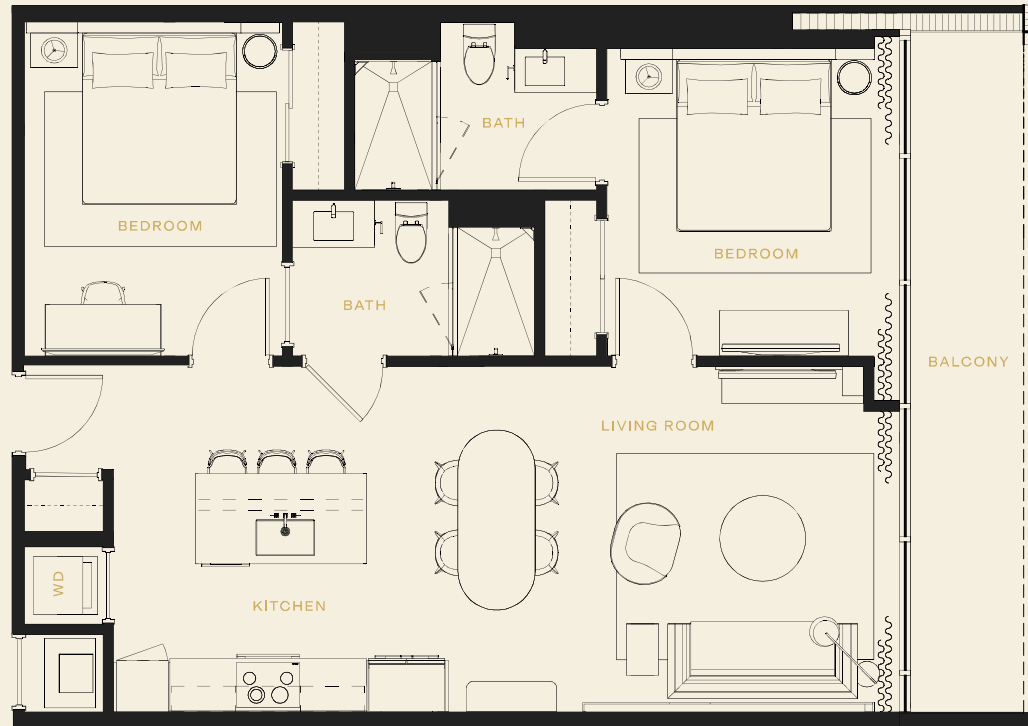

MODEL

Daniela

BED

2

BATH

2

INT SQ FT

955

2

INT SQ FT

1048

EXT SQ FT

151*

TOTAL SQ FT

1199

HOTEL

ORA

+ PRIVATE RESIDENCES

FLOORS

18-35

*Due to the design of the building, balcony Sizes can be significantly larger on Floors 11-35. Ask your Sales Team for further details.

MODEL	BED	BATH	INT SQ FT	EXT SQ FT	TOTAL SQ FT
Gabriella	2	2	947	135*	1082

HOTEL
ORA
 + PRIVATE RESIDENCES

FLOORS
 18-35

*Due to the design of the building, balcony Sizes can be significantly larger on Floors 11-35. Ask your Sales Team for further details.