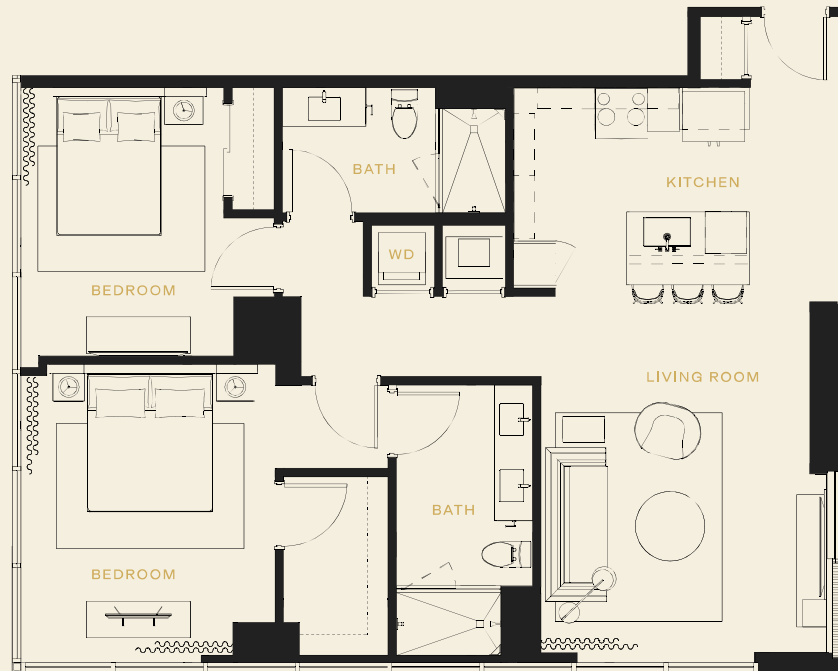

MODEL

Daniela

BED

2

BATH

2

INT SQ FT

955

HOTEL

ORA

+ PRIVATE RESIDENCES

FLOORS

18-35

MODEL

Martina

BED

2

BATH

2

INT SQ FT

1151

TOTAL SQ FT

1151

HOTEL

ORA

+ PRIVATE RESIDENCES

FLOORS

18-35

MODEL

Lucia

BED

2