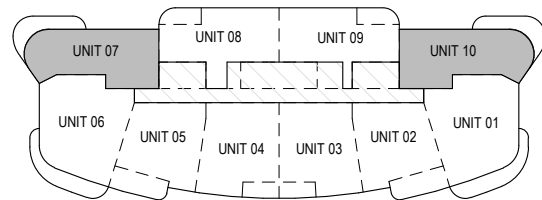

UNIT 09 FLOORS 6 TO 14

2 Bedrooms | 2 Baths

1,181 SF Interior

115 SF Balcony

PENTHOUSE UNITS 1506, 1606, 1706 FLOORS 15 TO 17

2 Bedrooms | 2 Baths

1,181 SF Interior

115 SF Balcony

UNIT 205
SAME AS UNIT 07
FLOOR 2

UNIT 07
FLOORS 3 TO 14

2 Bedrooms | 2 Baths

1,208 SF Interior

231 SF Balcony

UNIT 508
SAME AS UNIT 10
FLOOR 5

UNIT 10
FLOORS 6, 8 TO 14

2 Bedrooms | 2 Baths

1,195 SF Interior

231 SF Balcony