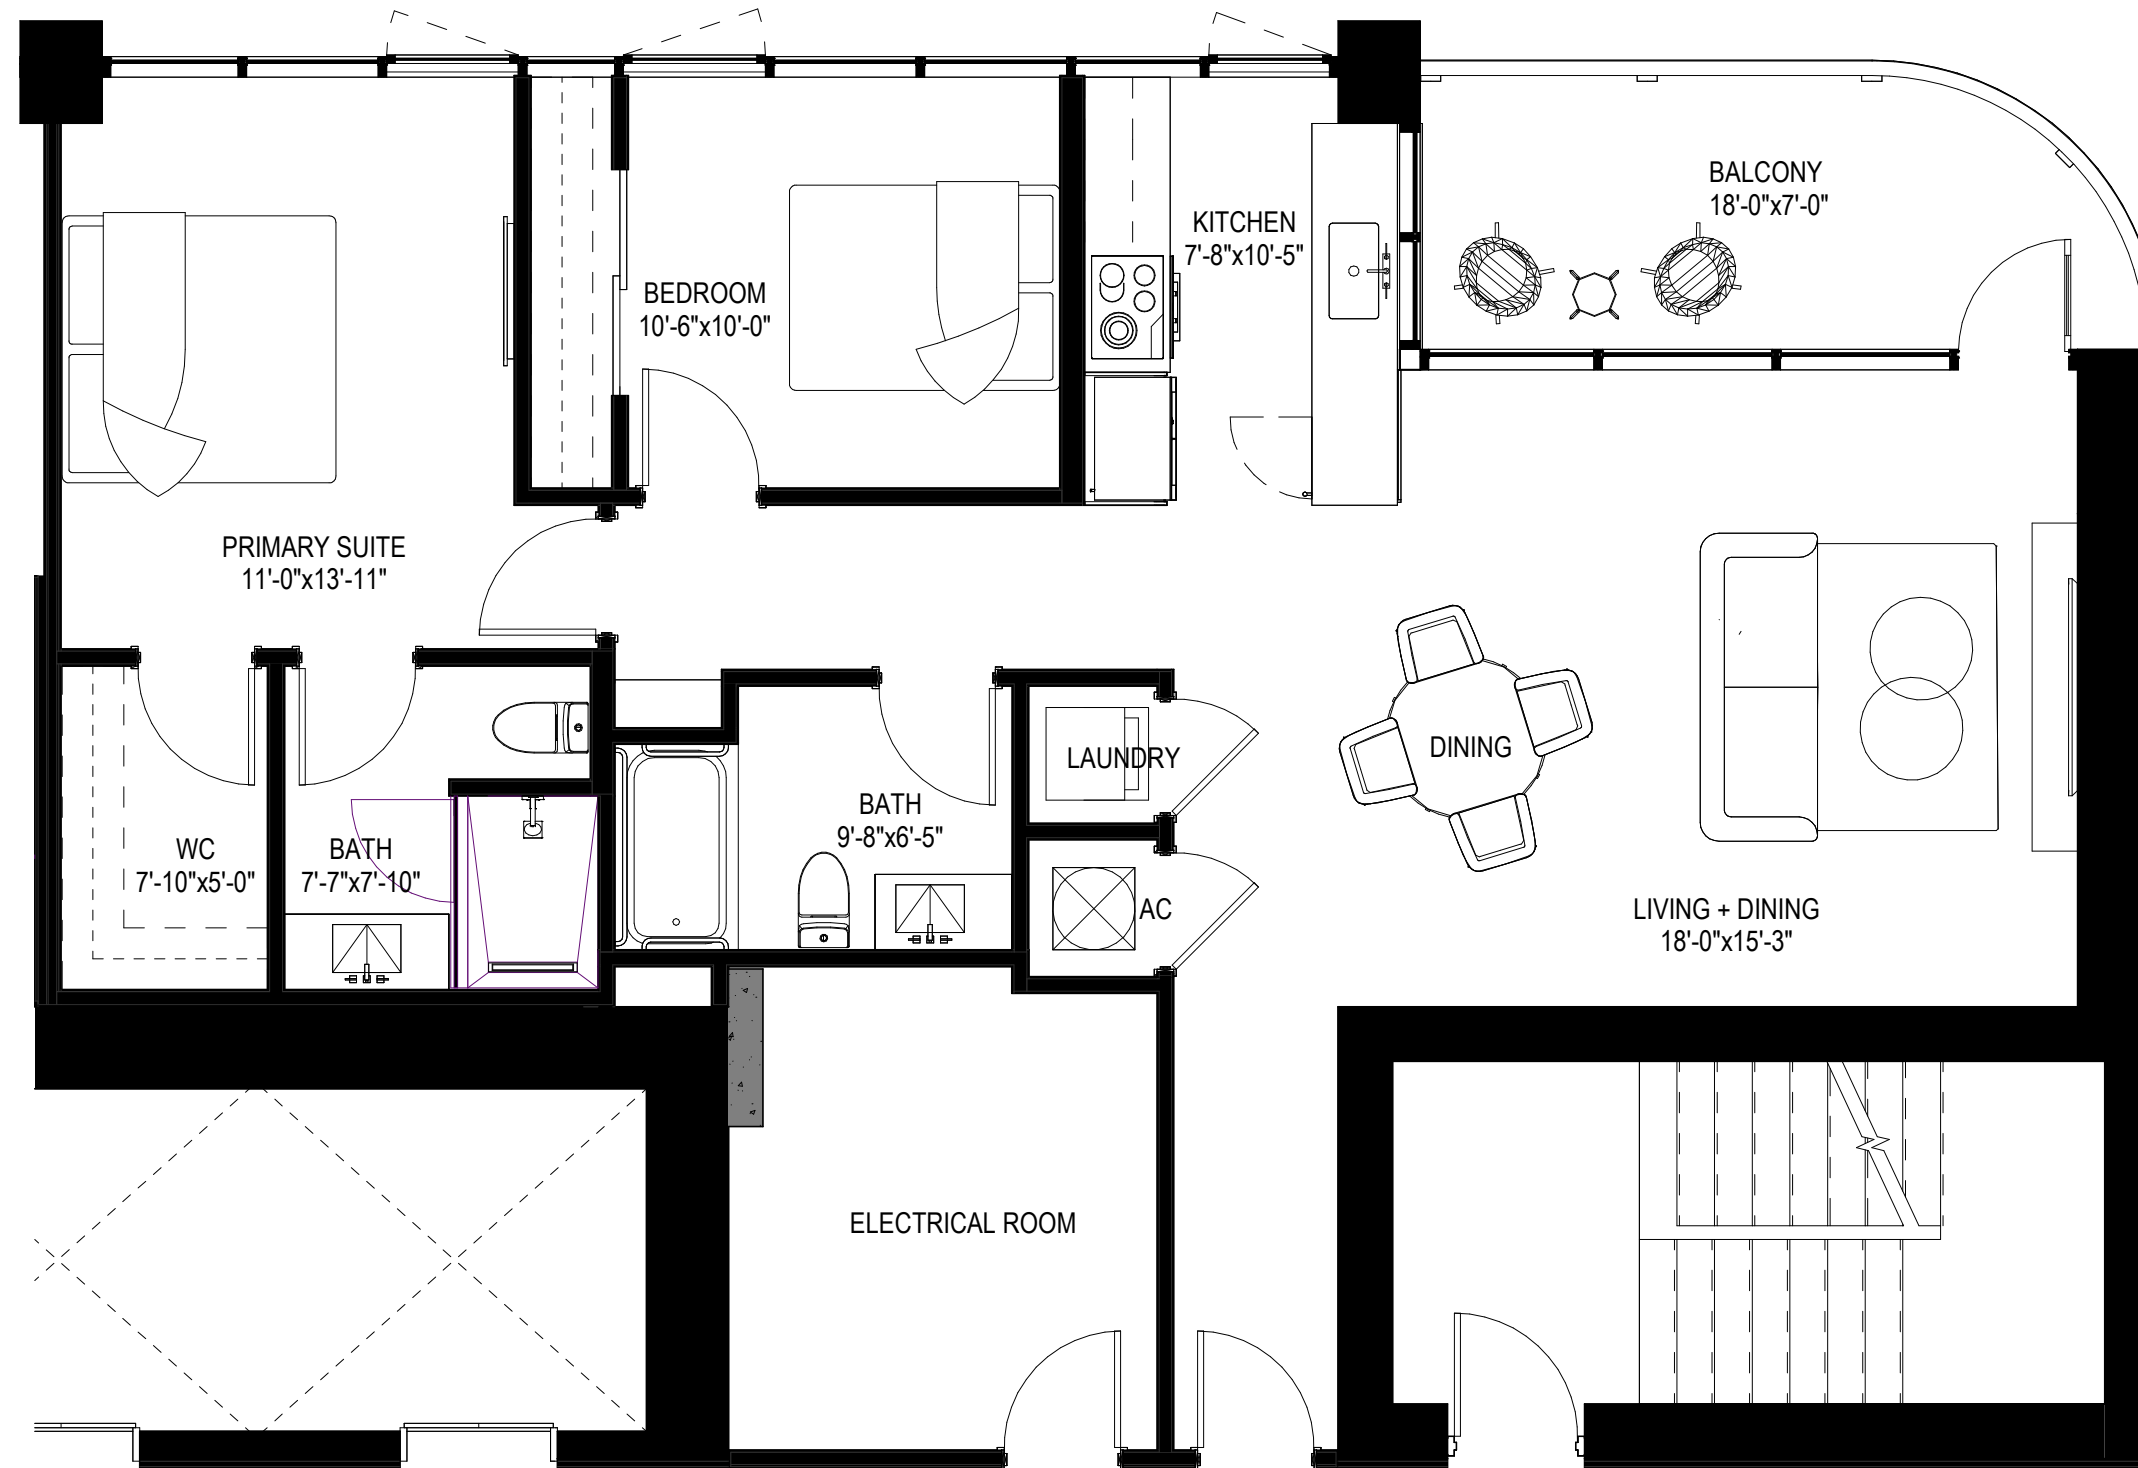

UNIT 09 FLOORS 6 TO 14

2 Bedrooms | 2 Baths

1,181 SF Interior

115 SF Balcony

PENTHOUSE UNITS 1506, 1606, 1706 FLOORS 15 TO 17

2 Bedrooms | 2 Baths

1,181 SF Interior

115 SF Balcony

UNIT 205
SAME AS UNIT 07
FLOOR 2

UNIT 07
FLOORS 3 TO 14

2 Bedrooms | 2 Baths

1,208 SF Interior

231 SF Balcony

UNIT 508
SAME AS UNIT 10
FLOOR 5

UNIT 10
FLOORS 6, 8 TO 14

2 Bedrooms | 2 Baths

1,195 SF Interior

231 SF Balcony