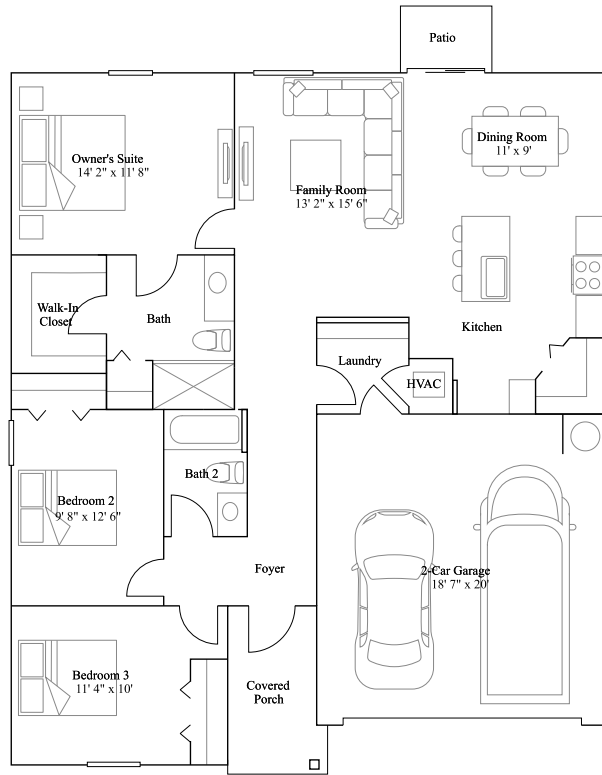

Aura

3 bd . 2 ba . 1,343 ft²

1st Floor

Available Exteriors

Exterior A

Exterior B