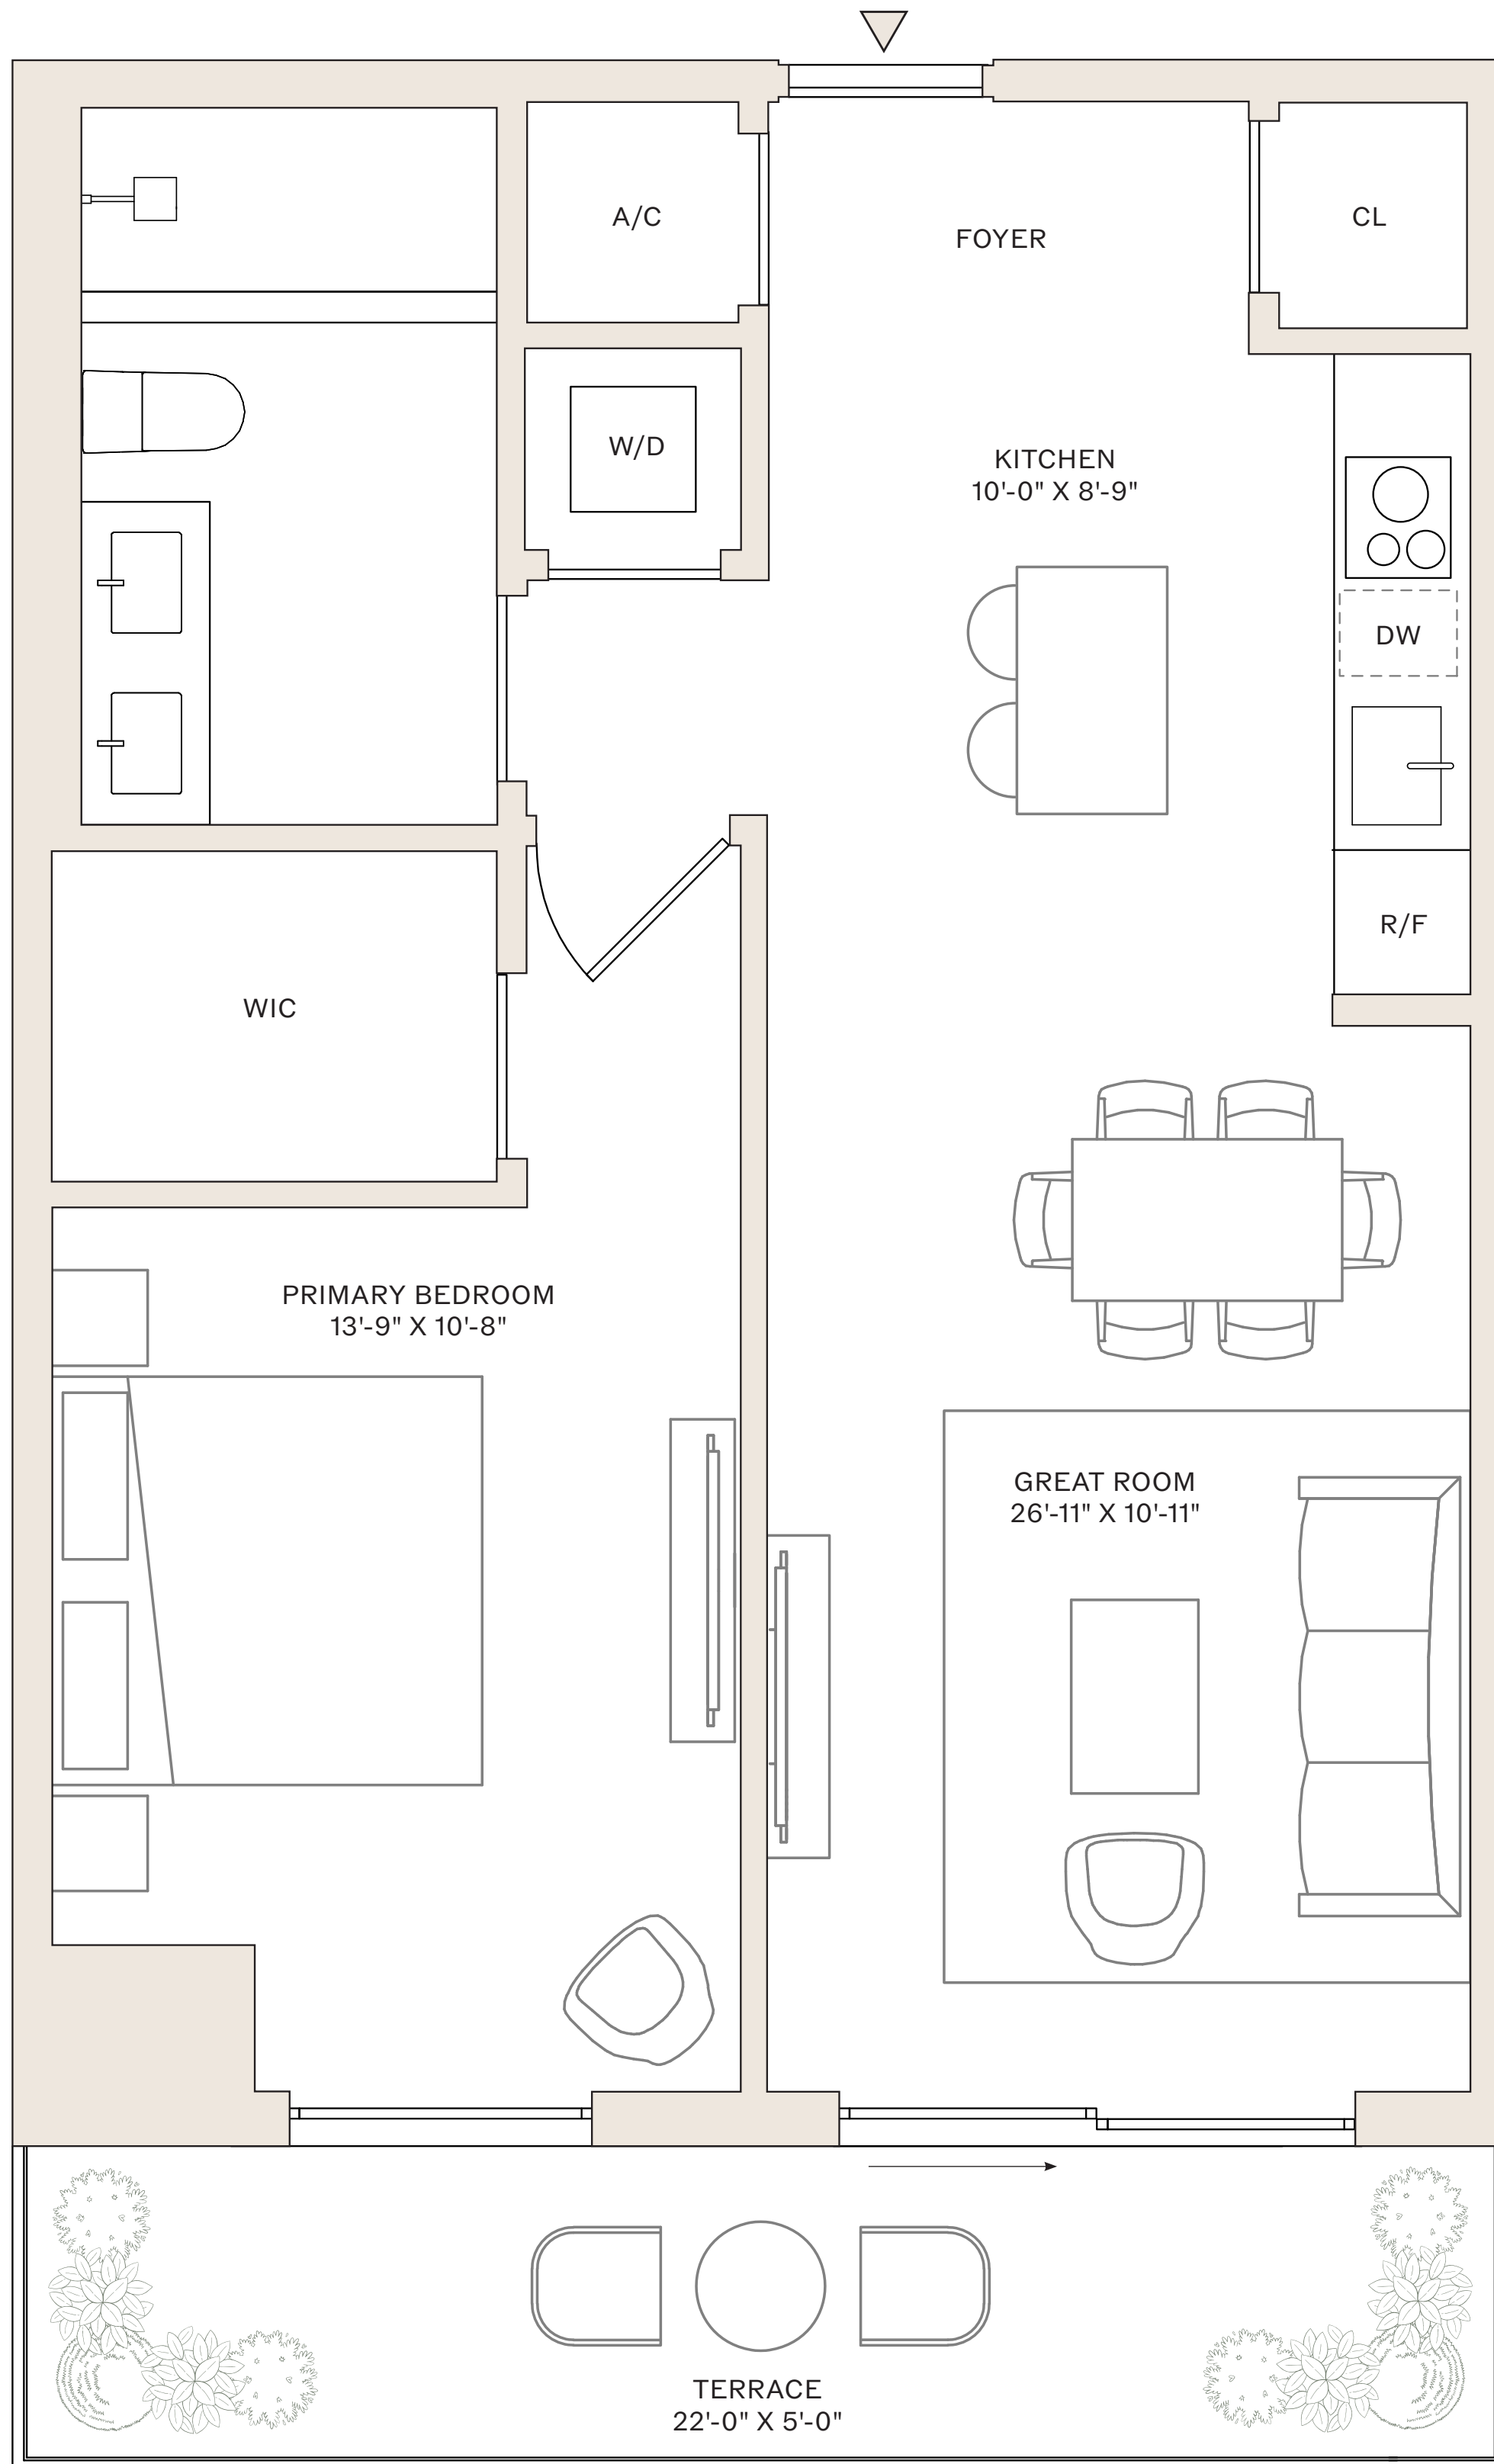

1 Bedroom Residences

VICEROY

RESIDENCES

FORT LAUDERDALE

RESIDENCES 14-29 D

1 BEDROOM

1 BATHROOM

INTERIOR: 732 SF

TERRACE: 111 SF

SCALE: 7/16" = 1'

VICEROY

RESIDENCES

FORT LAUDERDALE

RESIDENCES 14-29 E

1 BEDROOM
1 BATHROOM

INTERIOR: 732 SF
TERRACE: 111 SF

SCALE: 1/2" = 1'

VICEROY

RESIDENCES

FORT LAUDERDALE

RESIDENCES 14-29 J, 30-44 I

1 BEDROOM

1 BATHROOM

14-29 J INTERIOR: 679 SF

30-44 I INTERIOR: 688 SF

TERRACE: 118 SF

SCALE: 1/2" = 1'

VICEROY

RESIDENCES

FORT LAUDERDALE

RESIDENCES 14-29 K

1 BEDROOM