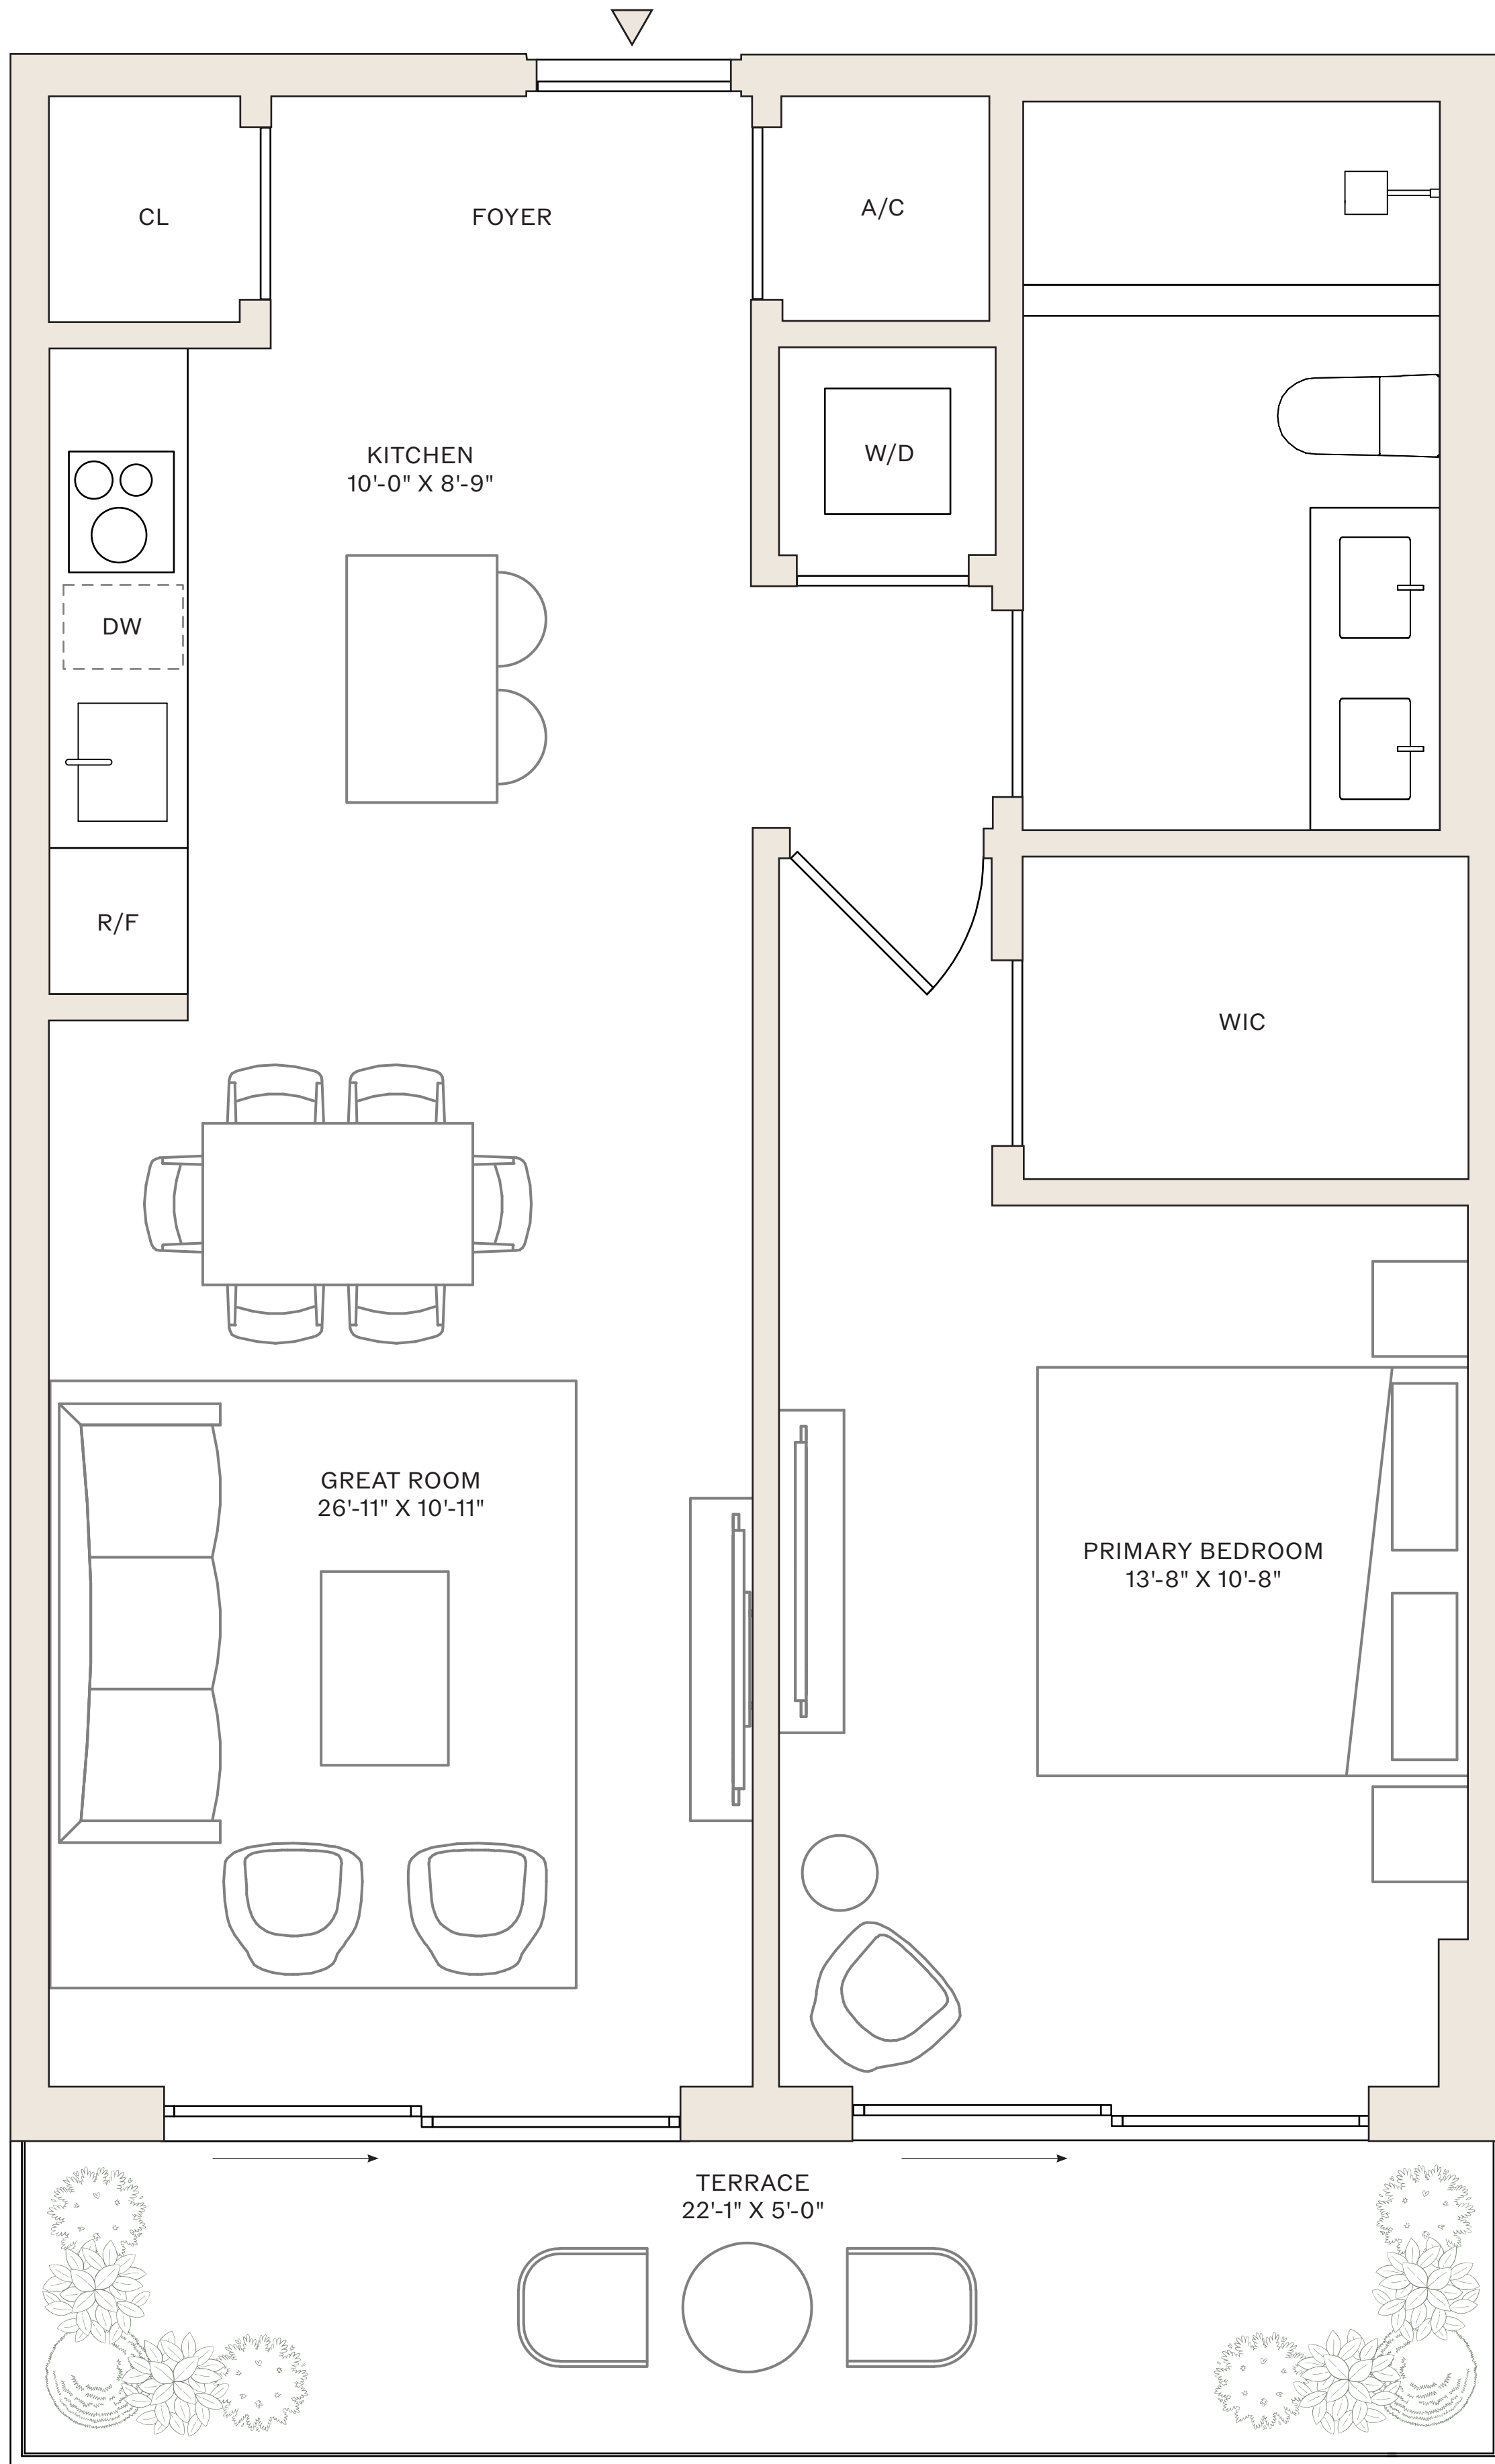

1 Bedroom Residences

VICEROY

RESIDENCES

FORT LAUDERDALE

RESIDENCES 14-29 D

1 BEDROOM

1 BATHROOM

INTERIOR: 732 SF

TERRACE: 111 SF

SCALE: 7/16" = 1'

VICEROY

RESIDENCES

FORT LAUDERDALE

RESIDENCES 14-29 E

1 BEDROOM
1 BATHROOM

INTERIOR: 732 SF
TERRACE: 111 SF

SCALE: 1/2" = 1'

VICEROY

RESIDENCES

FORT LAUDERDALE

RESIDENCES 14-29 J, 30-44 I

1 BEDROOM

1 BATHROOM

14-29 J INTERIOR: 679 SF

30-44 I INTERIOR: 688 SF

TERRACE: 118 SF

SCALE: 1/2" = 1'

VICEROY

RESIDENCES

FORT LAUDERDALE

RESIDENCES 14-29 K

1 BEDROOM