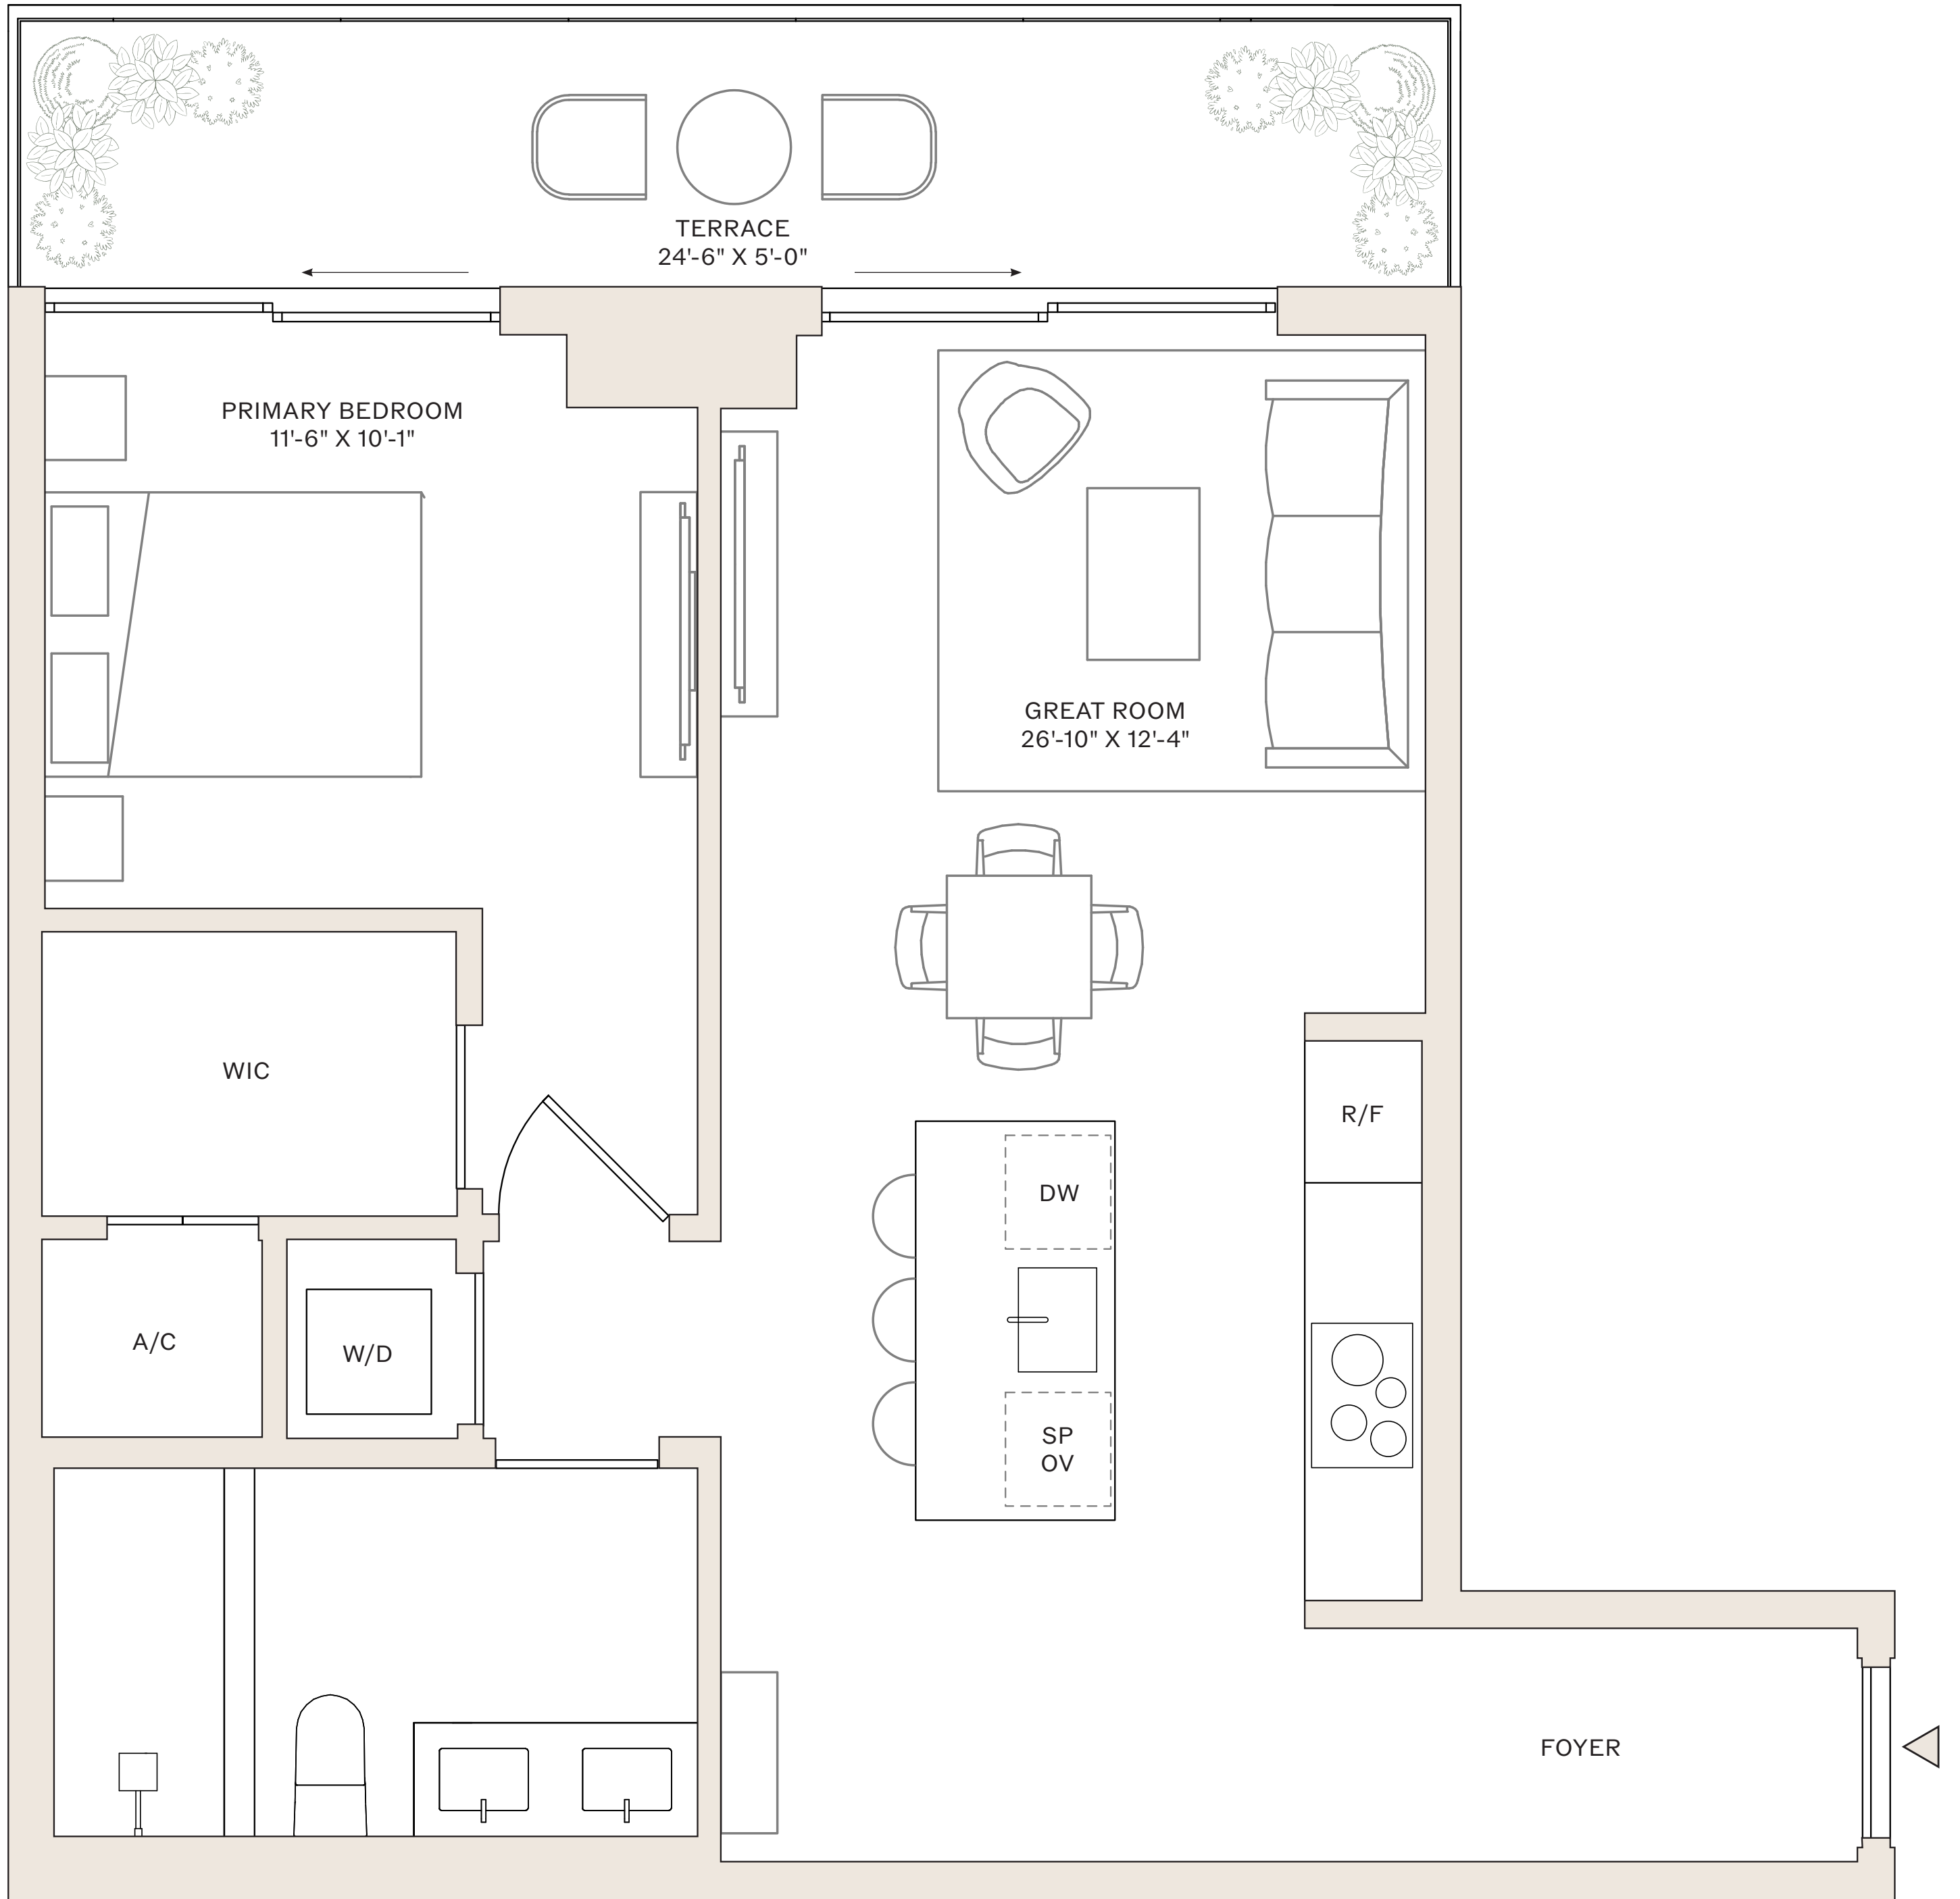

TERRACE: 111 SF

SCALE: 7/16" = 1'

VICEROY

RESIDENCES

FORT LAUDERDALE

RESIDENCES 14-29 E

1 BEDROOM
1 BATHROOM

INTERIOR: 732 SF
TERRACE: 111 SF

SCALE: 1/2" = 1'

VICEROY

RESIDENCES

FORT LAUDERDALE

RESIDENCES 14-29 J, 30-44 I

1 BEDROOM

1 BATHROOM

14-29 J INTERIOR: 679 SF

30-44 I INTERIOR: 688 SF

TERRACE: 118 SF

SCALE: 1/2" = 1'

VICEROY

RESIDENCES

FORT LAUDERDALE

RESIDENCES 14-29 K

1 BEDROOM

1 BATHROOM

INTERIOR: 755 SF

TERRACE: 121 SF

SCALE: 7/16" = 1'

VICEROY

RESIDENCES

FORT LAUDERDALE

RESIDENCES 30-44 A