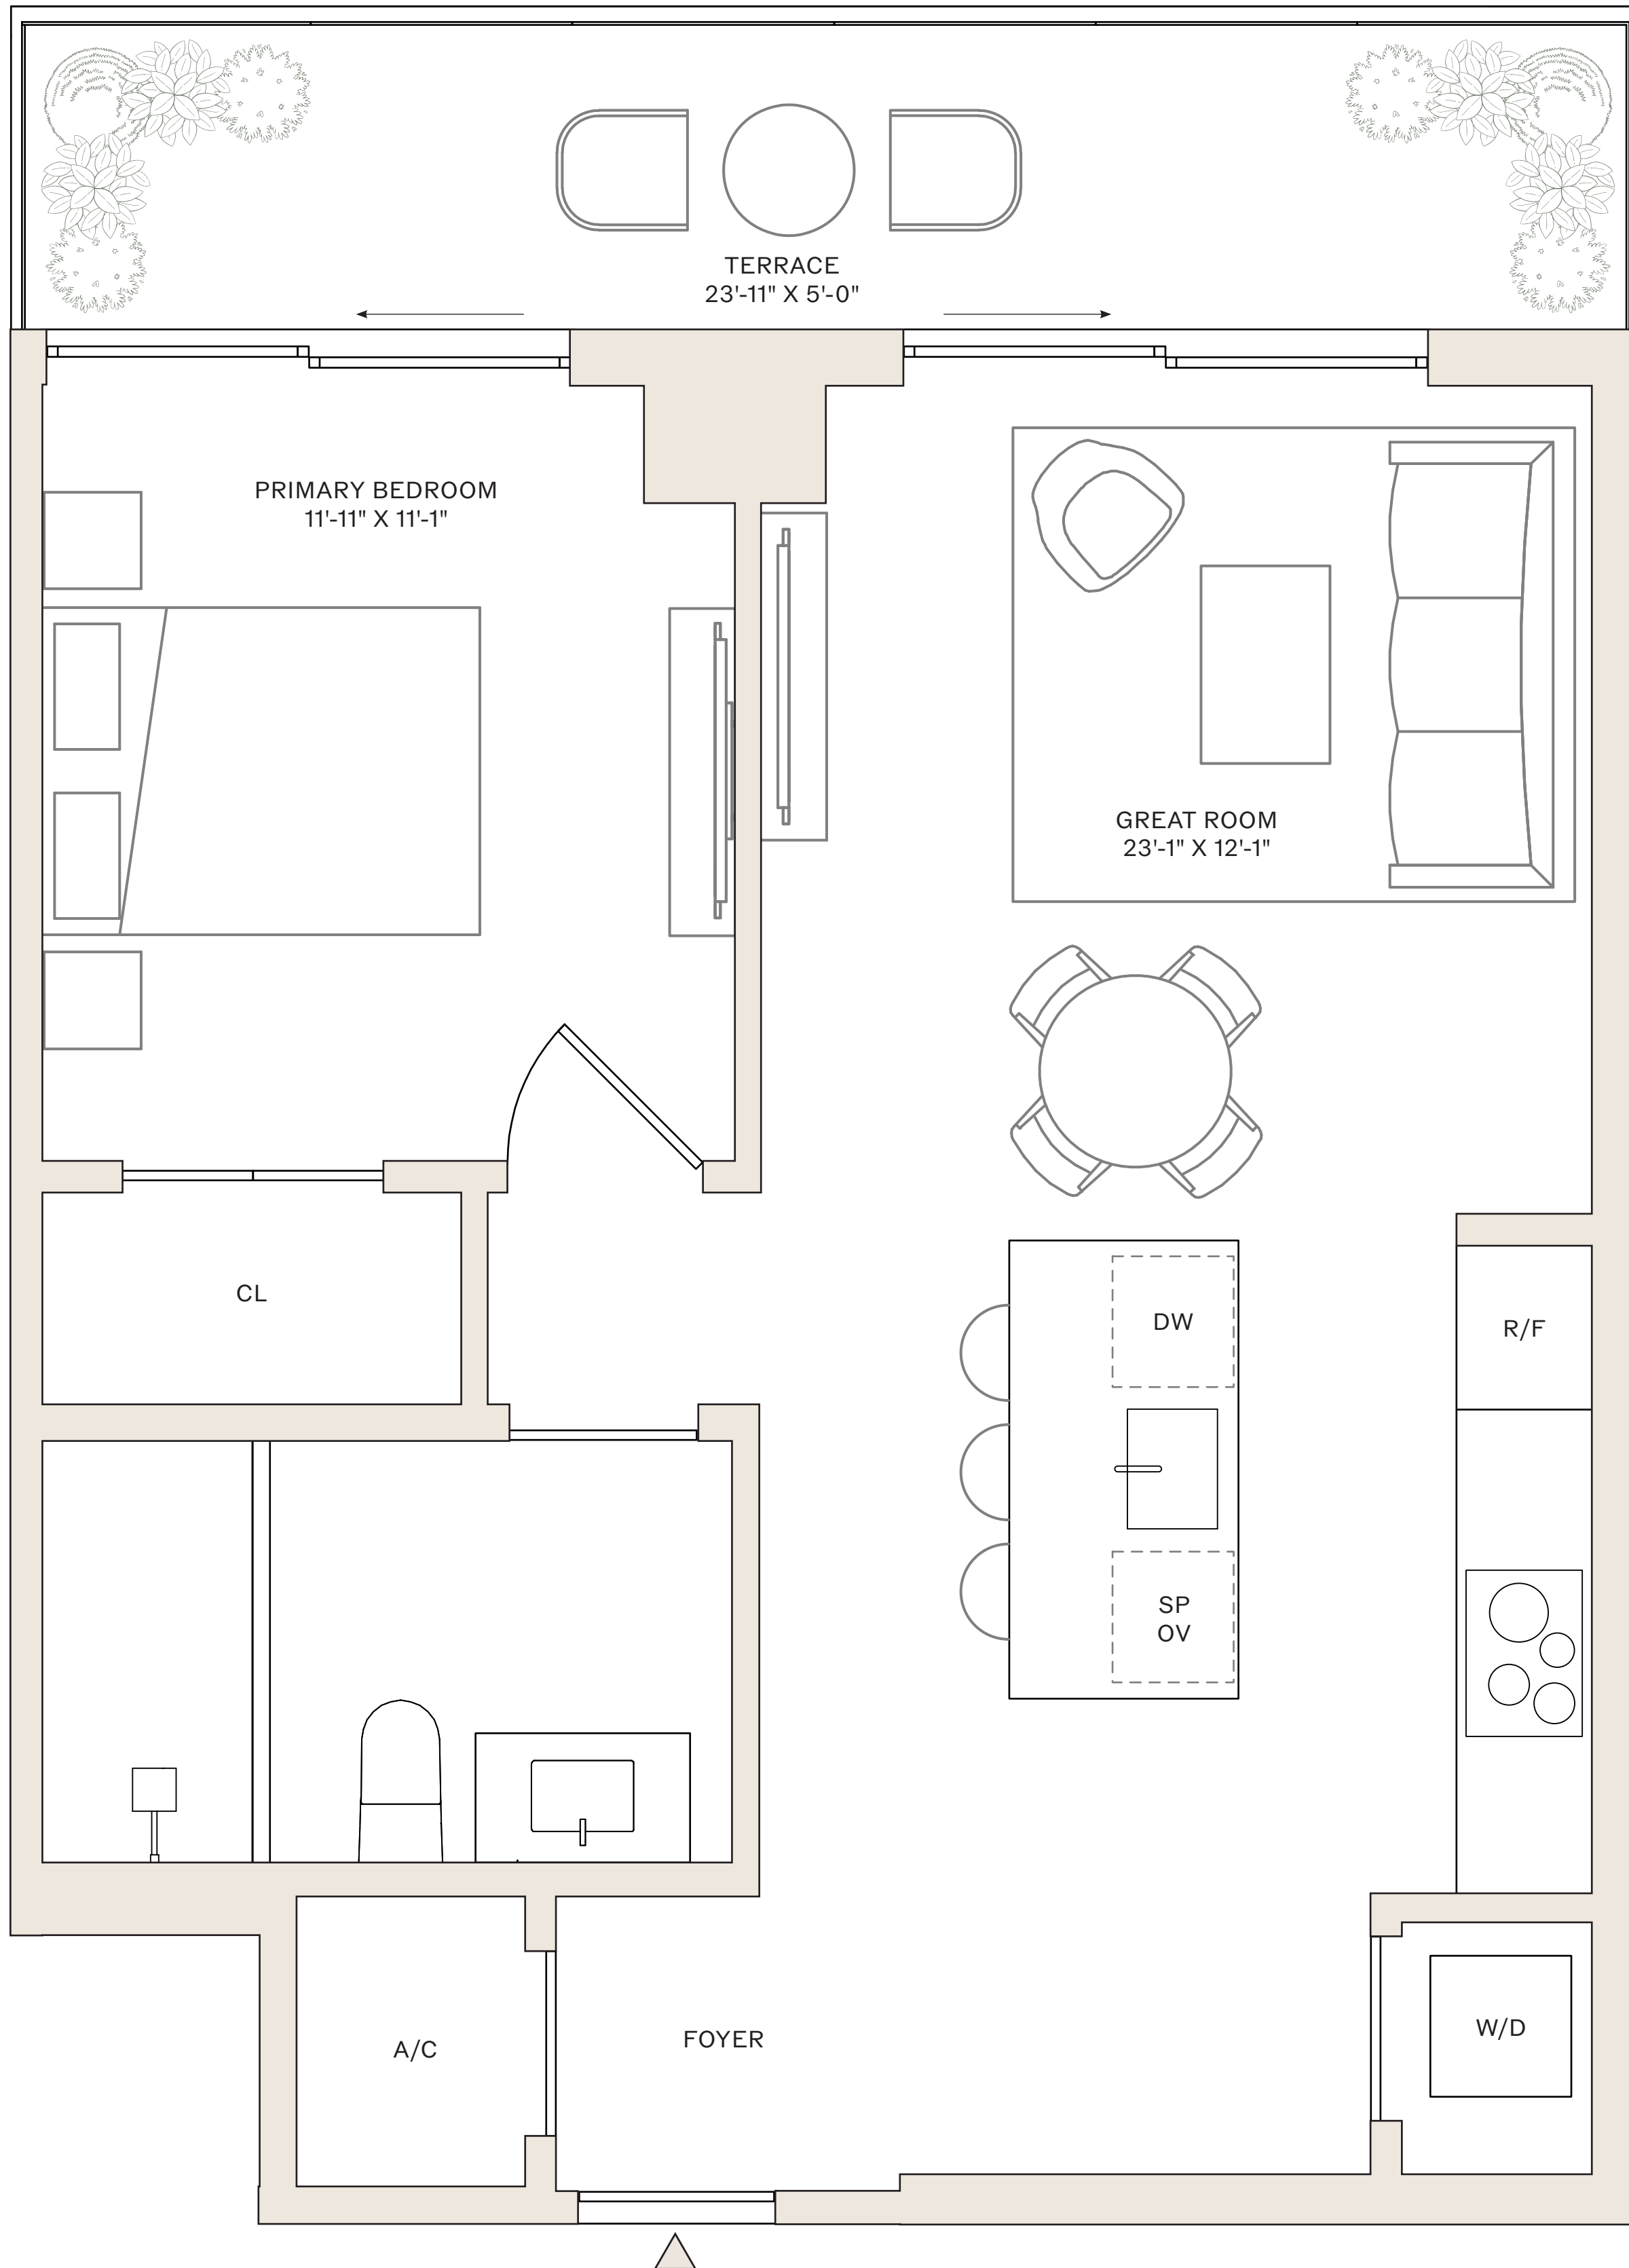

1 Bedroom Residences

VICEROY

RESIDENCES

FORT LAUDERDALE

RESIDENCES 14-29 D

1 BEDROOM

1 BATHROOM

INTERIOR: 732 SF

TERRACE: 111 SF

SCALE: 7/16" = 1'

VICEROY

RESIDENCES

FORT LAUDERDALE

RESIDENCES 14-29 E

1 BEDROOM
1 BATHROOM

INTERIOR: 732 SF
TERRACE: 111 SF

SCALE: 1/2" = 1'

VICEROY

RESIDENCES

FORT LAUDERDALE

RESIDENCES 14-29 J, 30-44 I

1 BEDROOM

1 BATHROOM

14-29 J INTERIOR: 679 SF

30-44 I INTERIOR: 688 SF

TERRACE: 118 SF

SCALE: 1/2" = 1'

VICEROY

RESIDENCES

FORT LAUDERDALE

RESIDENCES 14-29 K

1 BEDROOM