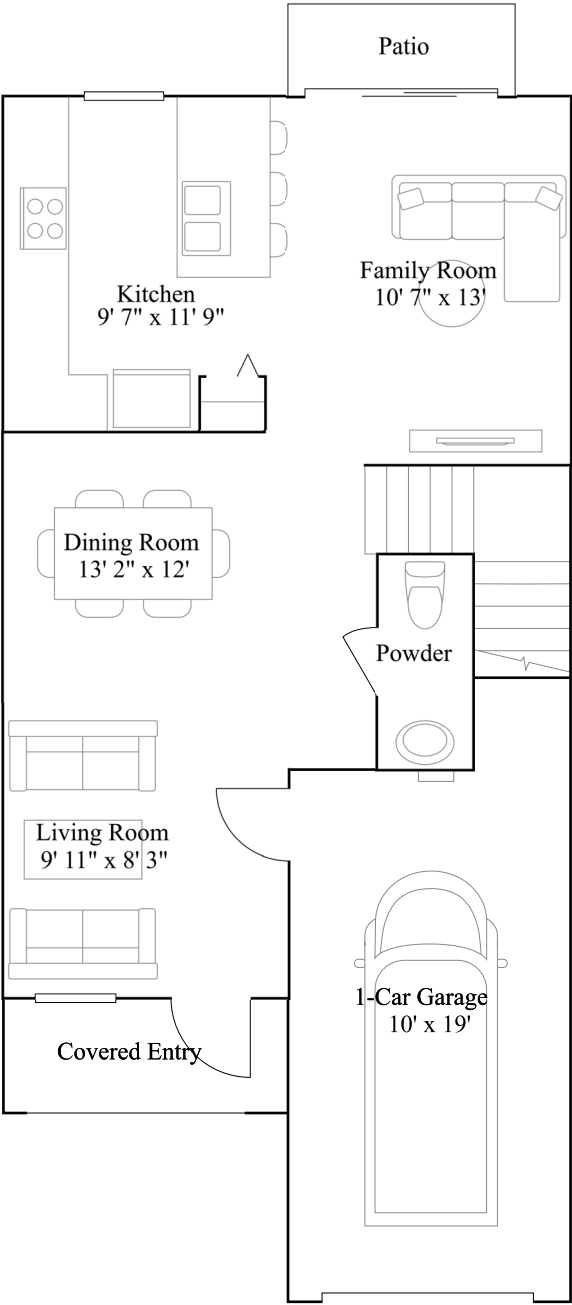

Caspian

Seaview Collection

1,423 sq. ft.
2-story
3 bed · 2 ba
1 car garage

Exterior AI

Caspian

Seaview Collection

1,423 sq. ft.
2-story
3 bed · 2 ba
1 car garage

1st Floor

Caspian

Seaview Collection

1,423 sq. ft.
2-story
3 bed · 2 ba
1 car garage

2nd Floor