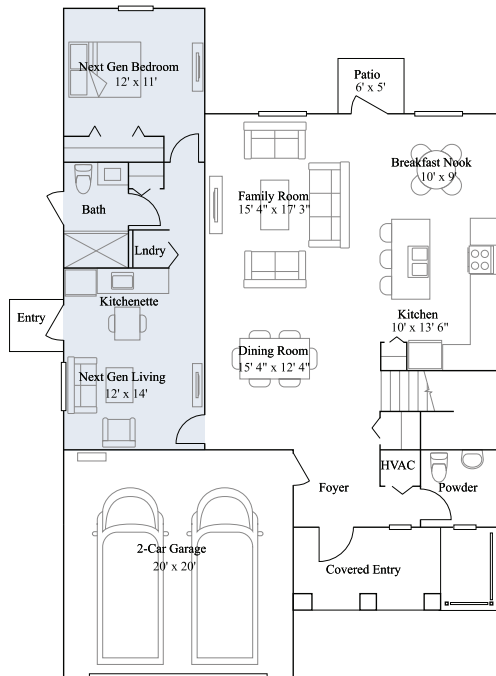

Spruce

5 bd . 3 ba . 1 half ba . 2,987 ft²

1st Floor

2nd Floor

Available Exteriors

Exterior A

Exterior B