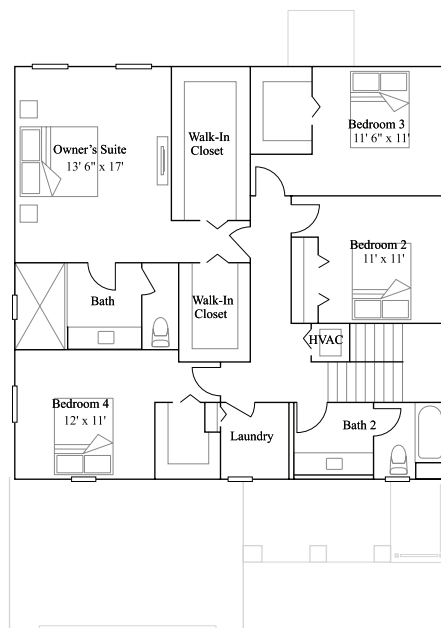

Spruce

5 bd . 3 ba . 1 half ba . 2,987 ft²

1st Floor

2nd Floor

Available Exteriors

Exterior A

Exterior B