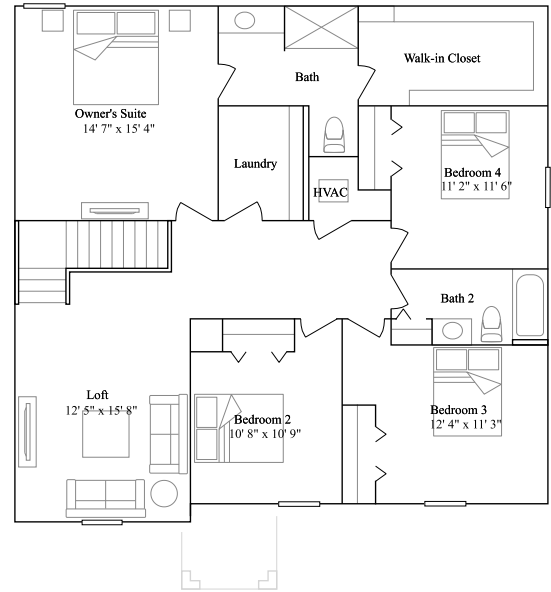

Eclipse

5 bd . 3 ba . 2,451 ft²

1st Floor

2nd Floor

Available Exteriors

Exterior A

Exterior B