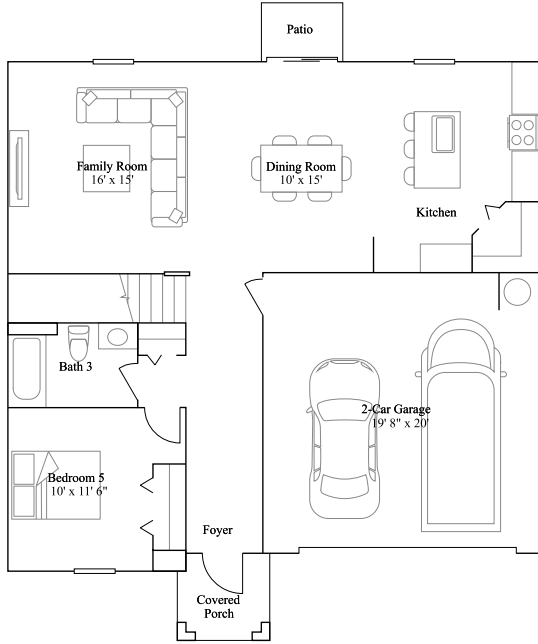

Eclipse

5 bd . 3 ba . 2,451 ft²

1st Floor

2nd Floor

Available Exteriors

Exterior A

Exterior B