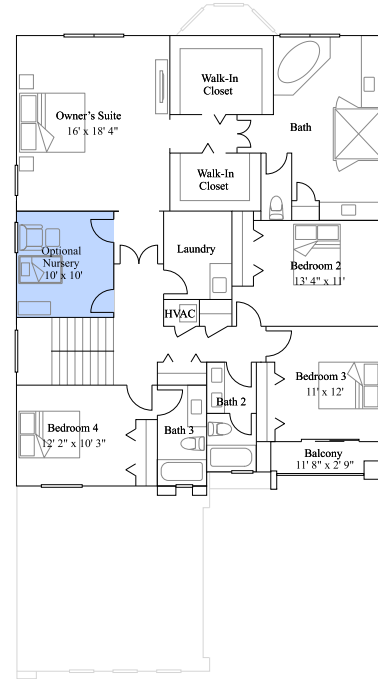

Exterior B

Exterior C

Exterior D

Highgrove

Crown Collection

Available options include: Optional Loft , Optional Nursery, Optional Retreat

3,545 sq. ft.

2-story

4 bed · 4 ba · 1 half ba

2 car garage

1st Floor

Highgrove

Crown Collection

Available options include: Optional Loft , Optional Nursery, Optional Retreat

3,545 sq. ft.

2-story

4 bed · 4 ba · 1 half ba

2 car garage

2nd Floor

Highgrove

Crown Collection

Available options include: Optional Loft , Optional Nursery, Optional Retreat

3,545 sq. ft.

2-story

4 bed · 4 ba · 1 half ba

2 car garage

2nd Floor Options

Optional Loft

Optional Nursery

Optional Retreat