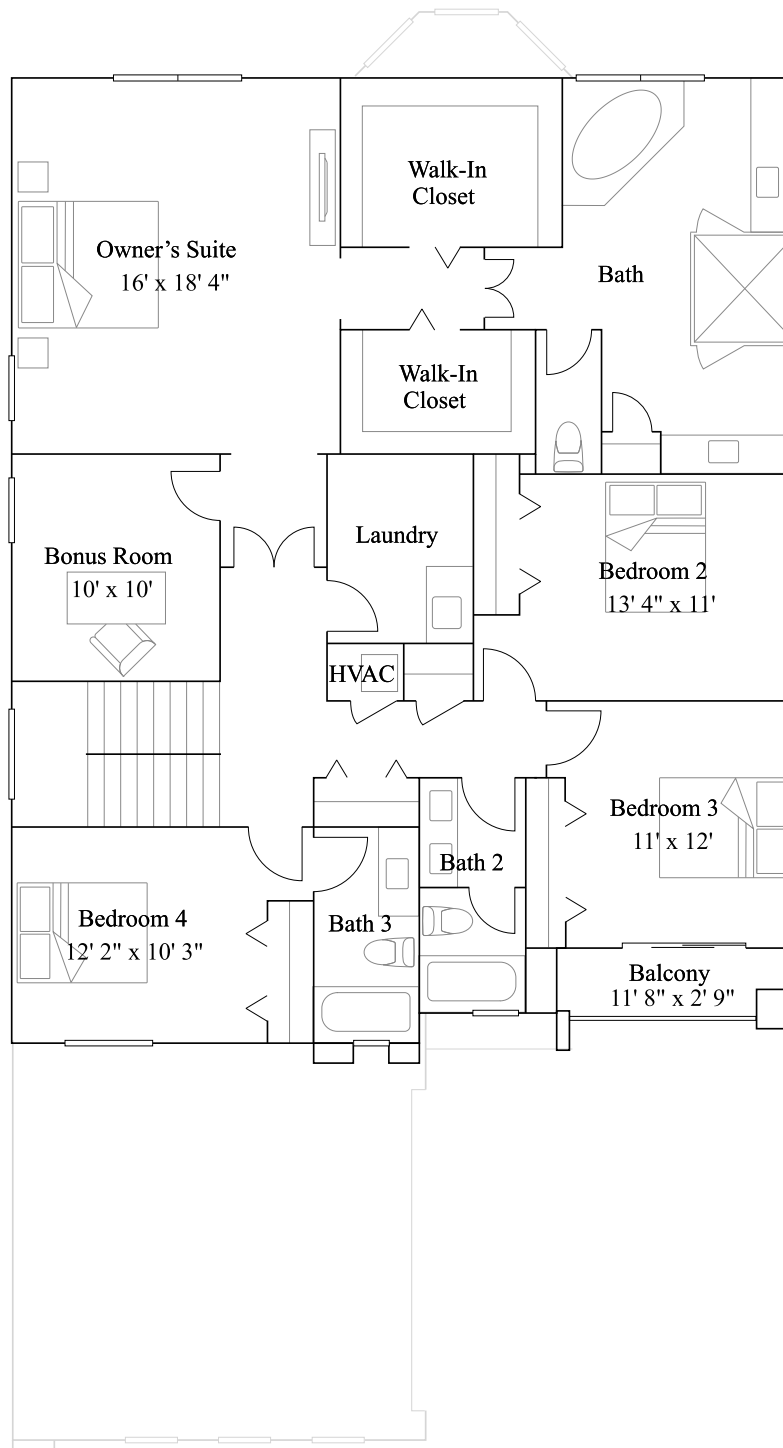

Highgrove

Crown Collection

Available options include: Optional Loft , Optional Nursery, Optional Retreat

3,545 sq. ft.

2-story

4 bed · 4 ba · 1 half ba

2 car garage

Exterior A

Exterior B

Exterior C

Exterior D

Highgrove

Crown Collection

Available options include: Optional Loft , Optional Nursery, Optional Retreat

3,545 sq. ft.

2-story

4 bed · 4 ba · 1 half ba

2 car garage

1st Floor

Highgrove

Crown Collection

Available options include: Optional Loft , Optional Nursery, Optional Retreat

3,545 sq. ft.

2-story

4 bed · 4 ba · 1 half ba

2 car garage

2nd Floor

Highgrove

Crown Collection

Available options include: Optional Loft , Optional Nursery, Optional Retreat

3,545 sq. ft.

2-story