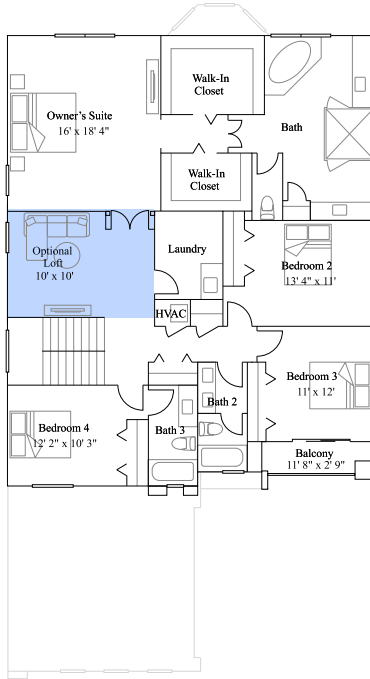

4 bed · 4 ba · 1 half ba

2 car garage

1st Floor

Highgrove

Crown Collection

Available options include: Optional Loft , Optional Nursery, Optional Retreat

3,545 sq. ft.

2-story

4 bed · 4 ba · 1 half ba

2 car garage

2nd Floor

Highgrove

Crown Collection

Available options include: Optional Loft , Optional Nursery, Optional Retreat

3,545 sq. ft.

2-story

4 bed · 4 ba · 1 half ba

2 car garage

2nd Floor Options

Optional Loft

Optional Nursery

Optional Retreat