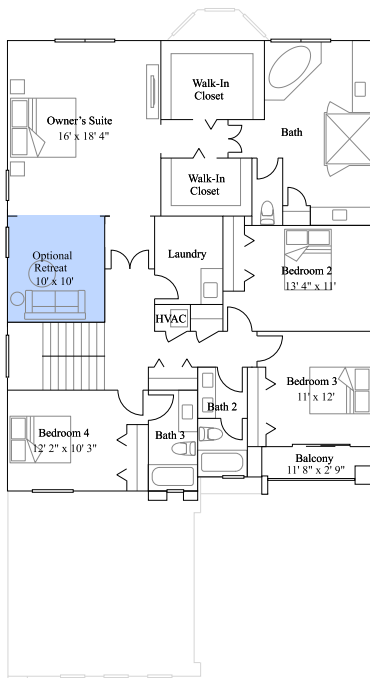

Exterior B

Exterior C

Exterior D

Highgrove

Crown Collection

Available options include: Optional Loft , Optional Nursery, Optional Retreat

3,545 sq. ft.

2-story

4 bed · 4 ba · 1 half ba

2 car garage

1st Floor

Highgrove

Crown Collection

Available options include: Optional Loft , Optional Nursery, Optional Retreat

3,545 sq. ft.

2-story

4 bed · 4 ba · 1 half ba

2 car garage

2nd Floor

Highgrove

Crown Collection

Available options include: Optional Loft , Optional Nursery, Optional Retreat

3,545 sq. ft.

2-story

4 bed · 4 ba · 1 half ba

2 car garage

2nd Floor Options

Optional Loft

Optional Nursery

Optional Retreat