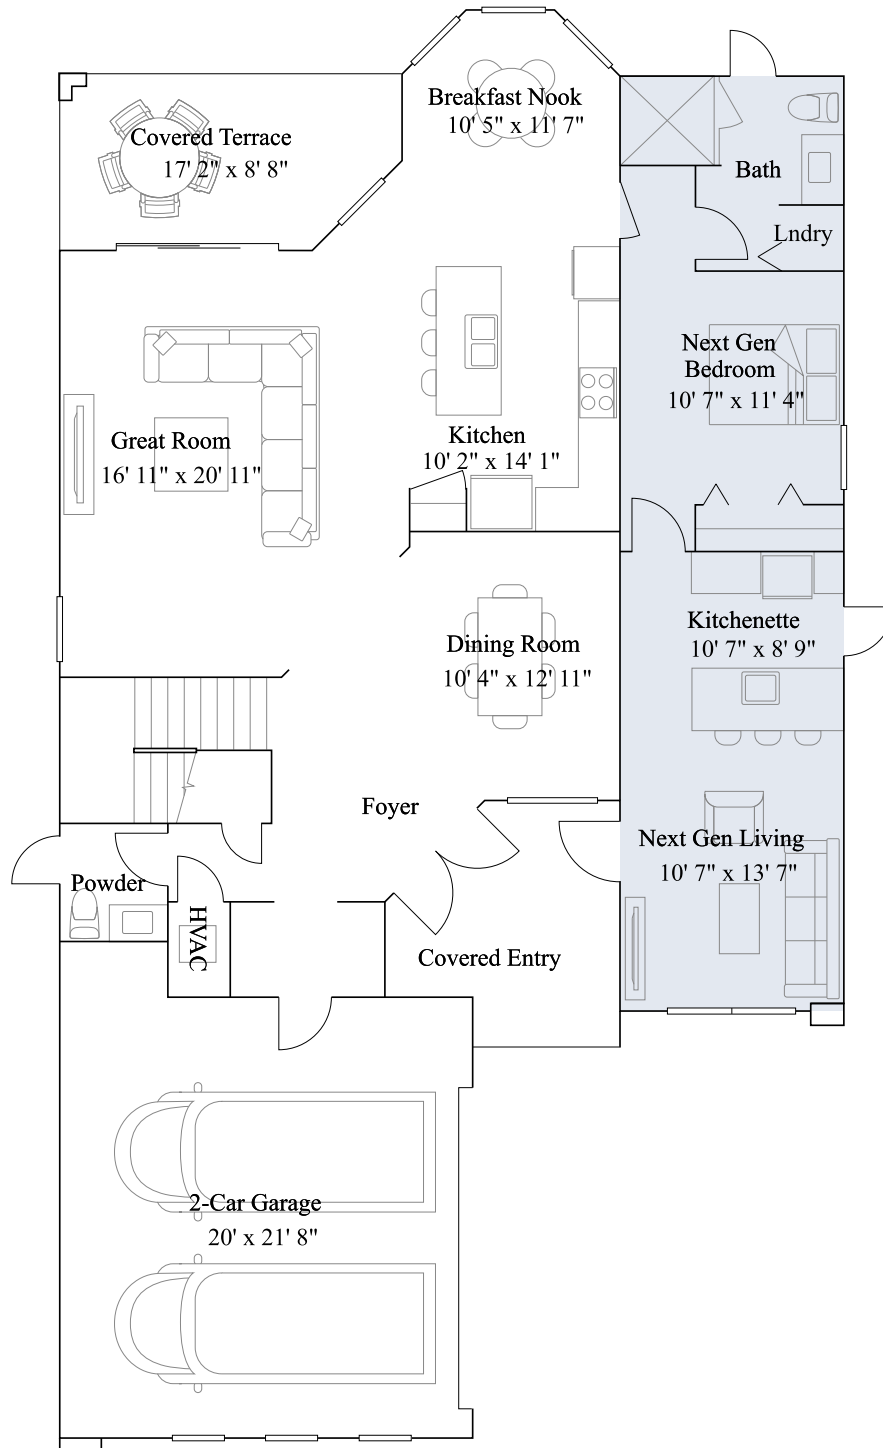

Highgrove

Crown Collection

Available options include: Optional Loft , Optional Nursery, Optional Retreat

3,545 sq. ft.

2-story

4 bed · 4 ba · 1 half ba

2 car garage

Exterior A

Exterior B

Exterior C

Exterior D

Highgrove

Crown Collection

Available options include: Optional Loft , Optional Nursery, Optional Retreat

3,545 sq. ft.

2-story

4 bed · 4 ba · 1 half ba

2 car garage

1st Floor

Highgrove

Crown Collection

Available options include: Optional Loft , Optional Nursery, Optional Retreat

3,545 sq. ft.

2-story

4 bed · 4 ba · 1 half ba

2 car garage

2nd Floor

Highgrove

Crown Collection

Available options include: Optional Loft , Optional Nursery, Optional Retreat

3,545 sq. ft.

2-story