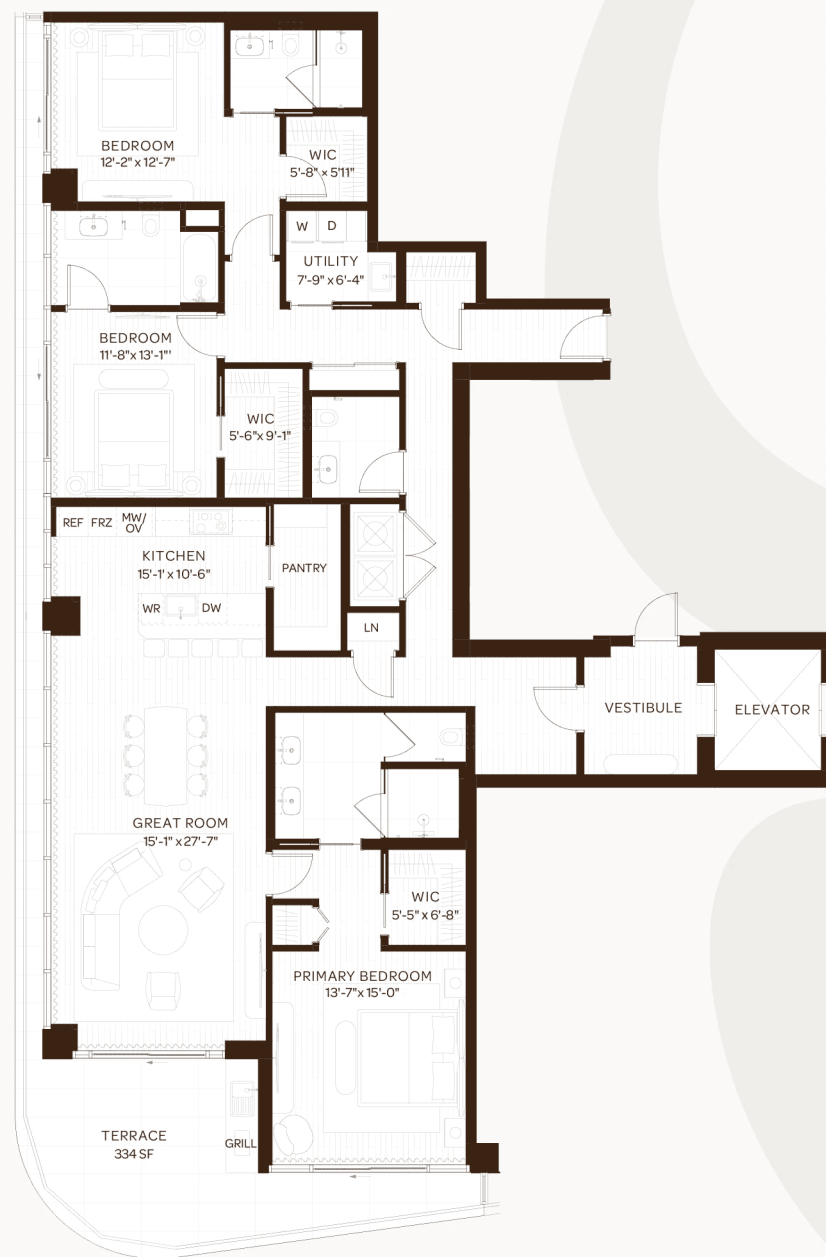

## Residences 202-302

FLOORS 2 & 3

NORTH OCEAN VIEW

3 BEDROOMS

3.5 BATHROOMS

INTERIOR 2,313 SF

EXTERIOR 404 SF

TOTAL 2,717 SF

## Residences 402-502, PH 602

FLOORS 4-6

NORTH OCEAN VIEW

3 BEDROOMS

3.5 BATHROOMS

INTERIOR 2,438 SF

EXTERIOR 404 SF

TOTAL 2,842 SF

## Residences 405-505, PH 605

FLOORS 4-6

**BAY & PARTIAL OCEAN VIEW**

3 BEDROOMS

3.5 BATHROOMS

INTERIOR 2,398 SF

EXTERIOR 334 SF

TOTAL 2,732 SF

## Residences 205-305

FLOORS 2 & 3

OCEAN PREMIUM VIEW

3 BEDROOMS

3.5 BATHROOMS

2,454 INT SF

401 EXT SF

S OCEAN AVENUE