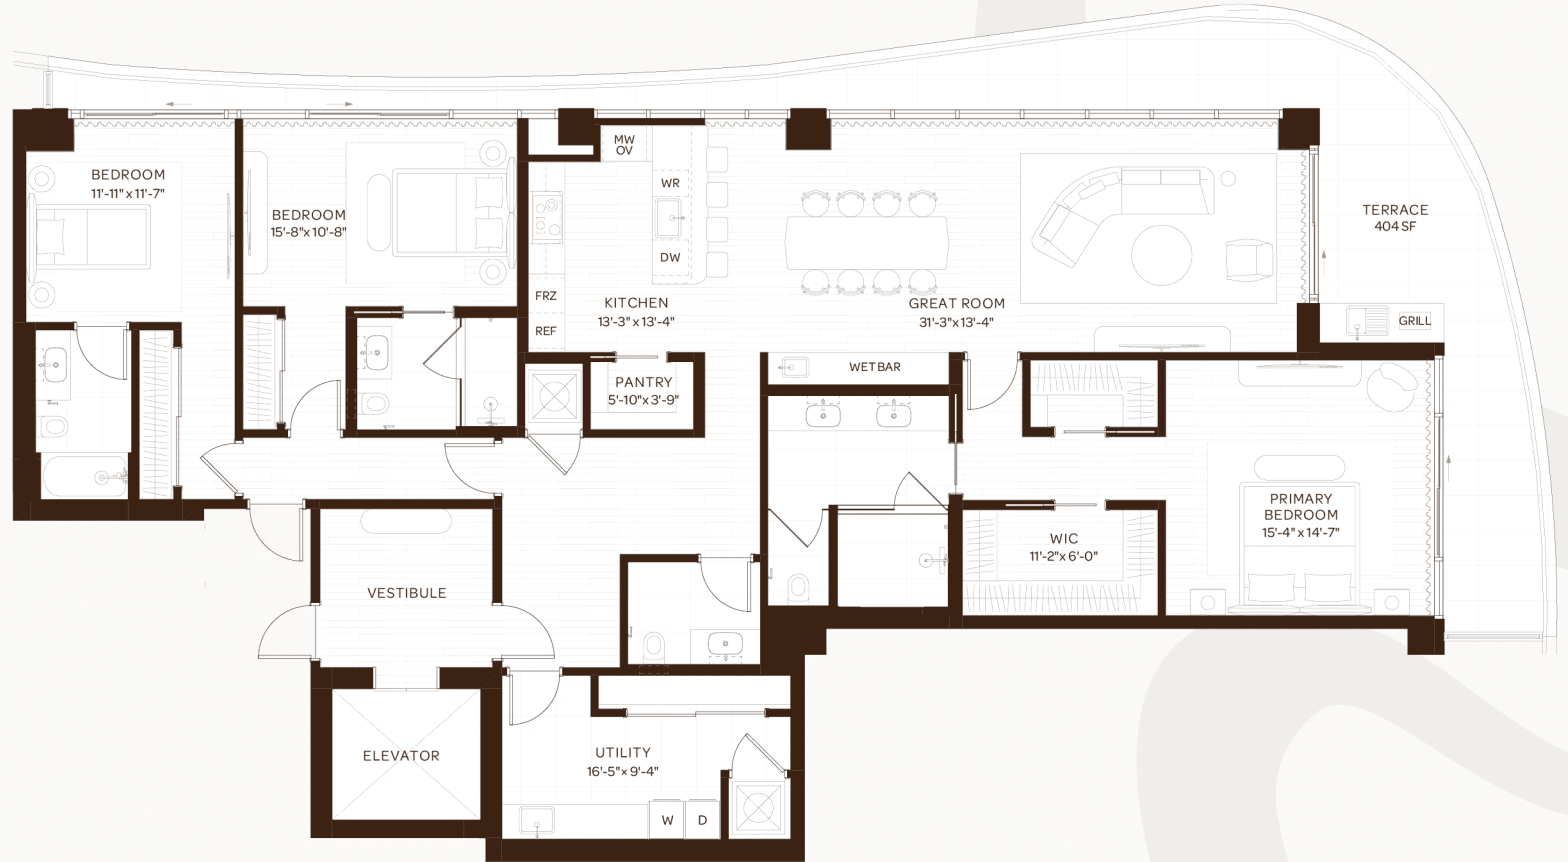

## Residences 402-502, PH 602

FLOORS 4-6

NORTH OCEAN VIEW

3 BEDROOMS

3.5 BATHROOMS

INTERIOR 2,438 SF

EXTERIOR 404 SF

TOTAL 2,842 SF

## Residences 405-505, PH 605

FLOORS 4-6

**BAY & PARTIAL OCEAN VIEW**

3 BEDROOMS

3.5 BATHROOMS

INTERIOR 2,398 SF

EXTERIOR 334 SF

TOTAL 2,732 SF