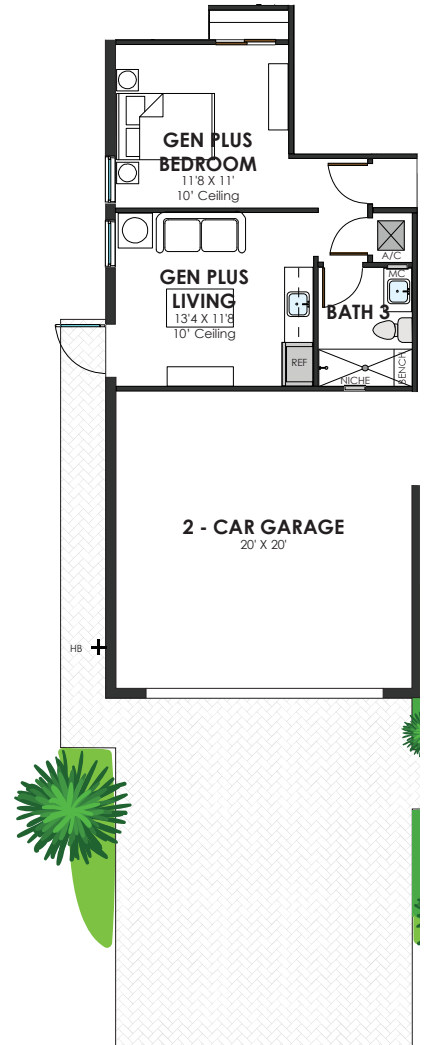

GEN PLUS OPTION