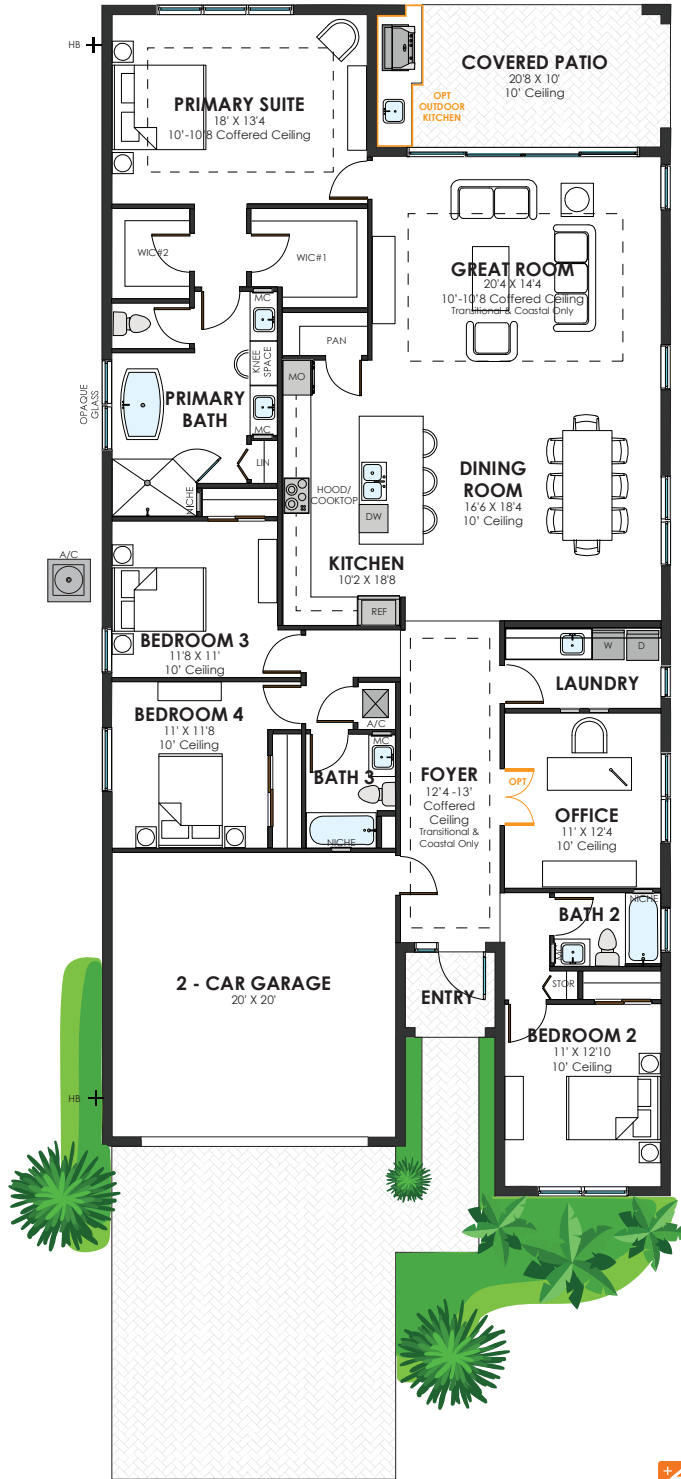

REDONDO

Grand Foyer

Office

Gen Plus

1- STORY

4 BEDROOMS

3 BATHROOMS

2 CAR GARAGE

**2,527 A/C SF
3,208 TOTAL SF**