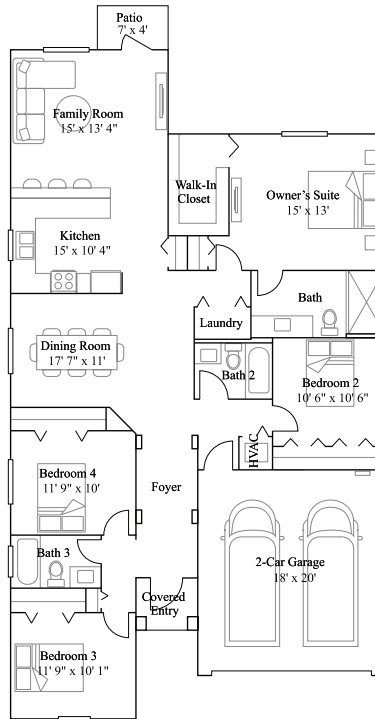

Elm

4 bd . 3 ba . 1,827 ft²

Available options include: Optional Living and Dining Room

1st Floor

Available Exteriors

Exterior A

Exterior B