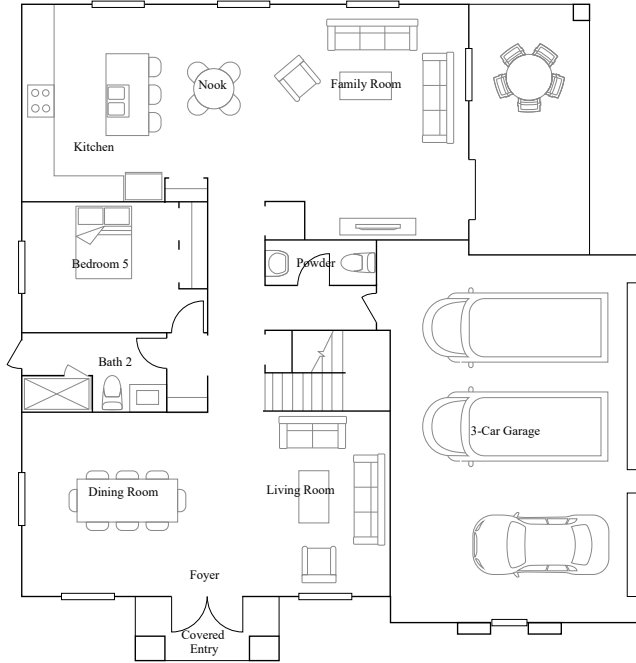

Willow

5 bd . 4 ba . 3,468 ft²

1st Floor

2nd Floor

Available Exteriors

Exterior A