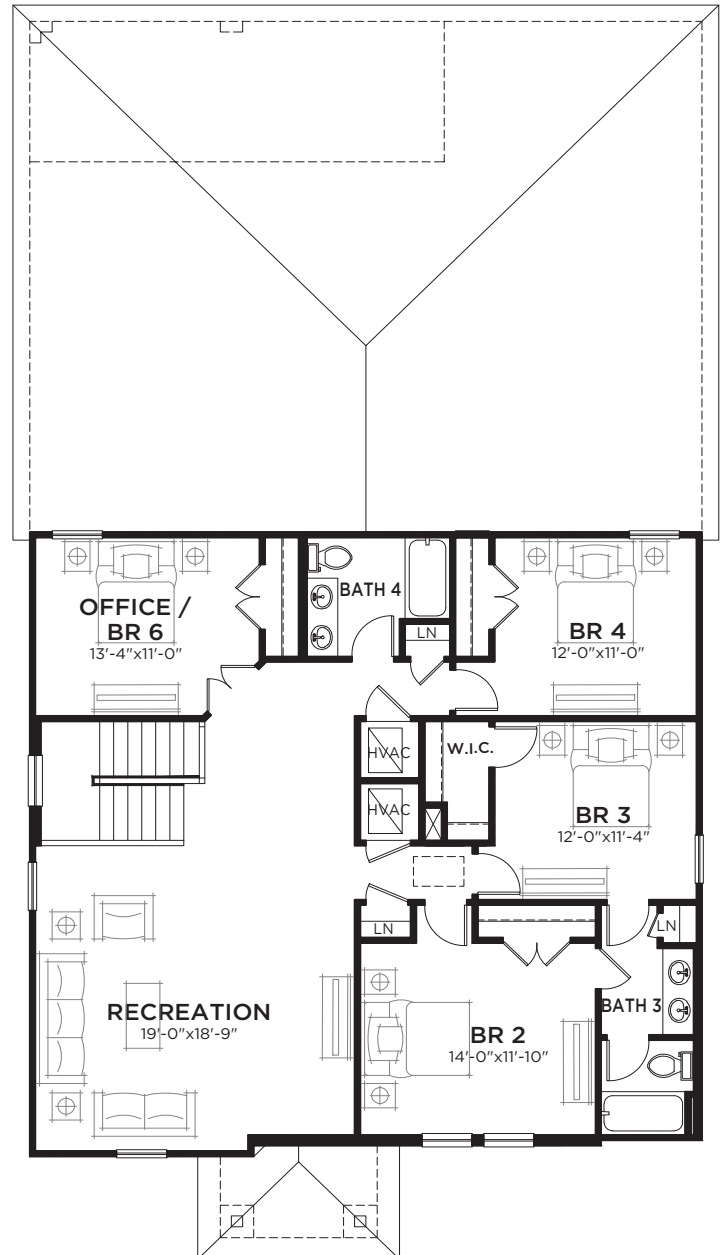

# Coquina

5-6 bed • 4 bath • 3 car | 3,364 sq. ft.

CASA *Fresca*  
HOMES®

WHY NOT START FRESH?

**Coquina A**

**Coquina B**

**Coquina C**

# Coquina

5-6 bed • 4 bath • 3 car | 3,364 sq. ft.

WHY NOT START FRESH?

MAIN FLOOR PLAN

UPPER FLOOR PLAN

**Area Schedule**

Main Floor A/C	1914 SF
Upper Floor A/C	1450 SF
TOTAL A/C	3364 SF
3 Car Garage	619 SF
Lanai	214 SF
Entry	81 SF
<b>Total Area</b>	<b>4278 SF</b>