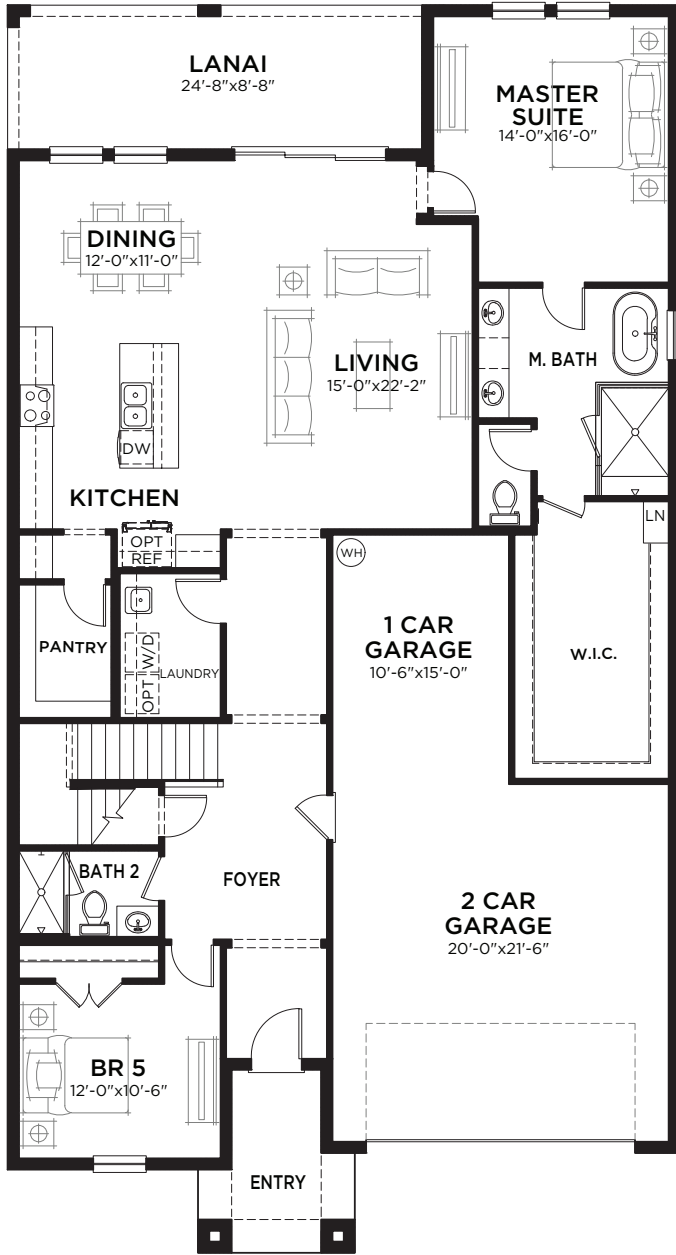

# Coquina

5-6 bed • 4 bath • 3 car | 3,364 sq. ft.

CASA *Fresca*  
HOMES®

WHY NOT START FRESH?

**Coquina A**

**Coquina B**

**Coquina C**

# Coquina

5-6 bed • 4 bath • 3 car | 3,364 sq. ft.

WHY NOT START FRESH?

MAIN FLOOR PLAN

UPPER FLOOR PLAN

**Area Schedule**

Main Floor A/C	1914 SF
Upper Floor A/C	1450 SF
TOTAL A/C	3364 SF
3 Car Garage	619 SF
Lanai	214 SF
Entry	81 SF
<b>Total Area</b>	<b>4278 SF</b>