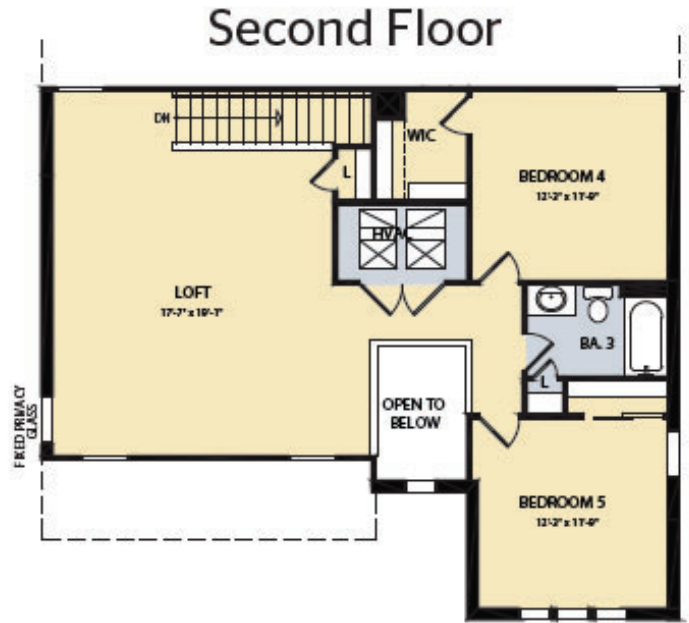

CORAL

2,946-3,076 A/C Sq. Ft. | 4-5 Bedrooms | 3 Baths

The **RESERVE**
at Eastpointe

DIVOSTA[®]

CORAL

- 2,946-3,076 A/C Sq. Ft.
- 4-5 Bedrooms
- 3 Baths

*Elevation FM2 shown. Room dimensions, square footage and window sizes and locations may vary based on elevation selection.

Floor plans are subject to change. Room & porch dimensions, square footage and window sizes and locations may vary based on home exterior selection. Exact dimensions and spatial arrangements on this plan are approximate and may vary in final construction. Artist's renderings of home exteriors are conceptual only and are not intended to be an exact representation or show specific detailing. See a sales representative for details. ©2024 Pulte Home Corporation. CBC057850 HIP 10-26-24