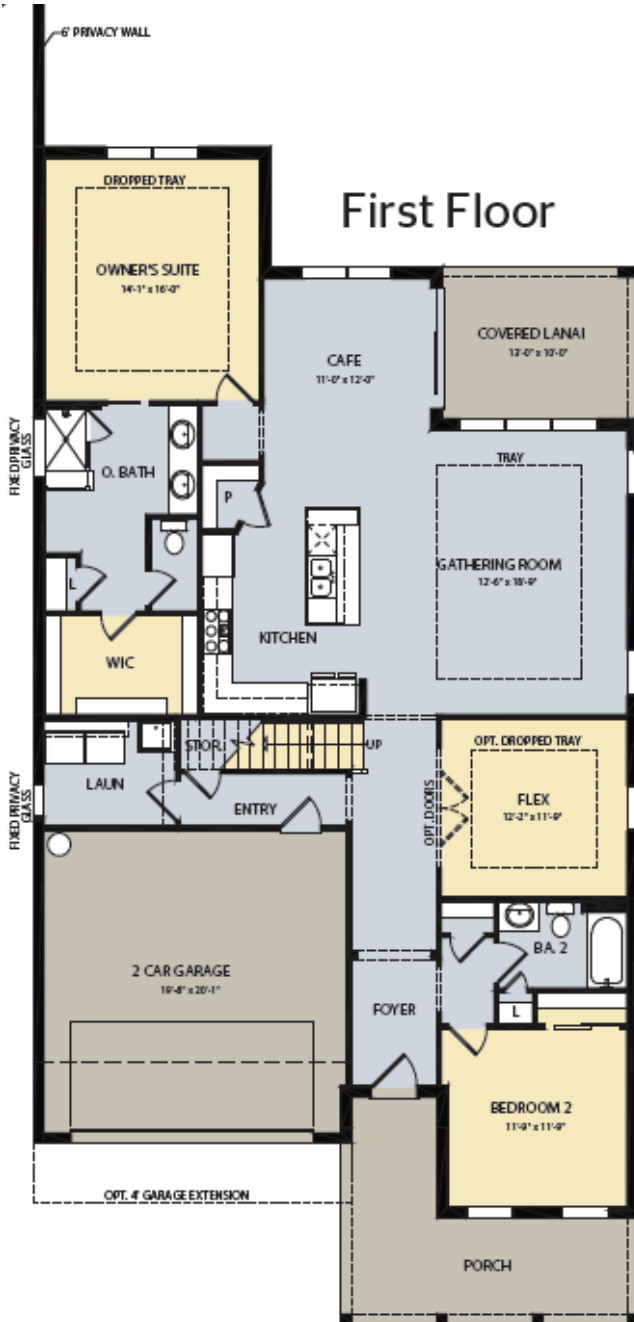

CORAL

2,946-3,076 A/C Sq. Ft. | 4-5 Bedrooms | 3 Baths

The **RESERVE**
at Eastpointe

DIVOSTA[®]

CORAL

- 2,946-3,076 A/C Sq. Ft.
- 4-5 Bedrooms
- 3 Baths

*Elevation FM2 shown. Room dimensions, square footage and window sizes and locations may vary based on elevation selection.

Floor plans are subject to change. Room & porch dimensions, square footage and window sizes and locations may vary based on home exterior selection. Exact dimensions and spatial arrangements on this plan are approximate and may vary in final construction. Artist's renderings of home exteriors are conceptual only and are not intended to be an exact representation or show specific detailing. See a sales representative for details. ©2024 Pulte Home Corporation. CBC057850 HIP 10-26-24