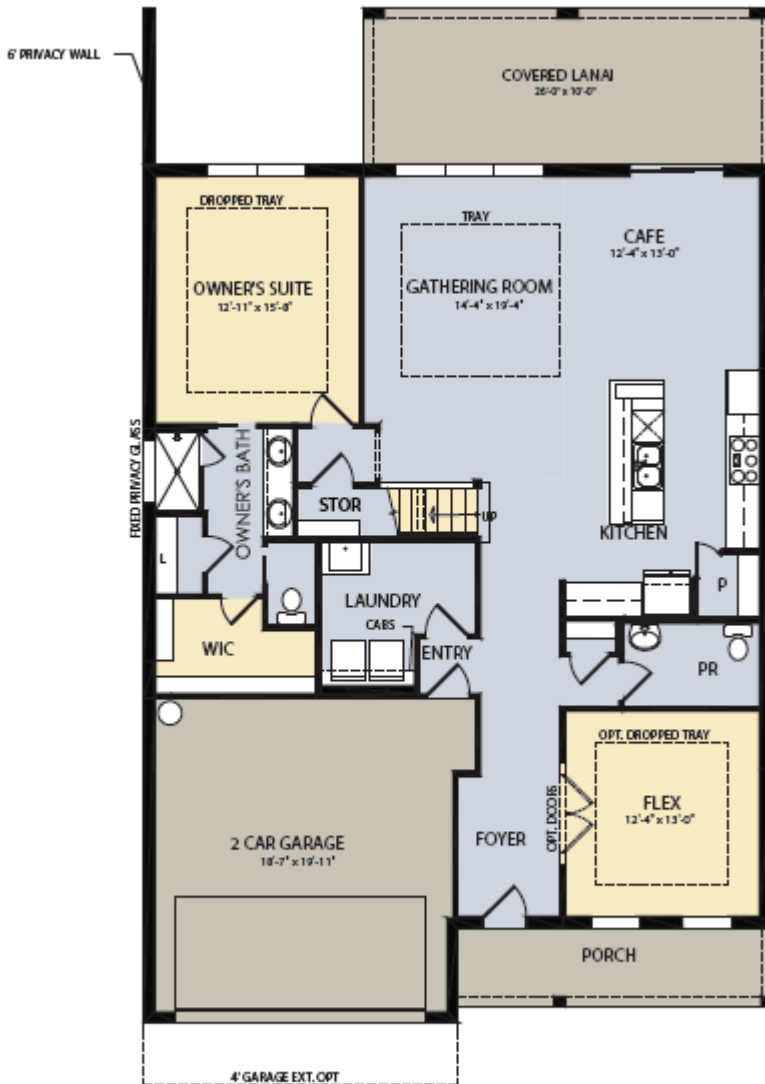

WHITESTONE

2,894 A/C Sq. Ft. | 4-5 Bedrooms | 2.5-4 Baths

The **RESERVE**
at Eastpointe

DIVOSTA[®]

WHITESTONE

- 2,894 A/C Sq. Ft.
- 4-5 Bedrooms
- 2.5-4 Baths

First Floor

Second Floor

*Elevation FM2 shown. Room dimensions, square footage and window sizes and locations may vary based on elevation selection.