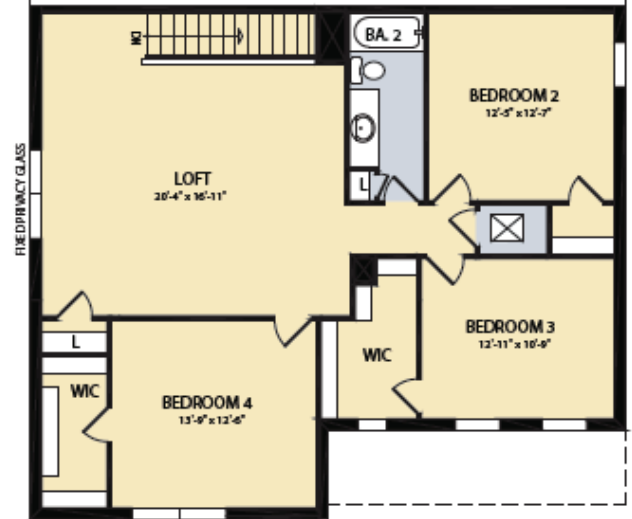

WHITESTONE

2,894 A/C Sq. Ft. | 4-5 Bedrooms | 2.5-4 Baths

The **RESERVE**
at Eastpointe

DIVOSTA[®]

WHITESTONE

- 2,894 A/C Sq. Ft.
- 4-5 Bedrooms
- 2.5-4 Baths

First Floor

Second Floor

*Elevation FM2 shown. Room dimensions, square footage and window sizes and locations may vary based on elevation selection.