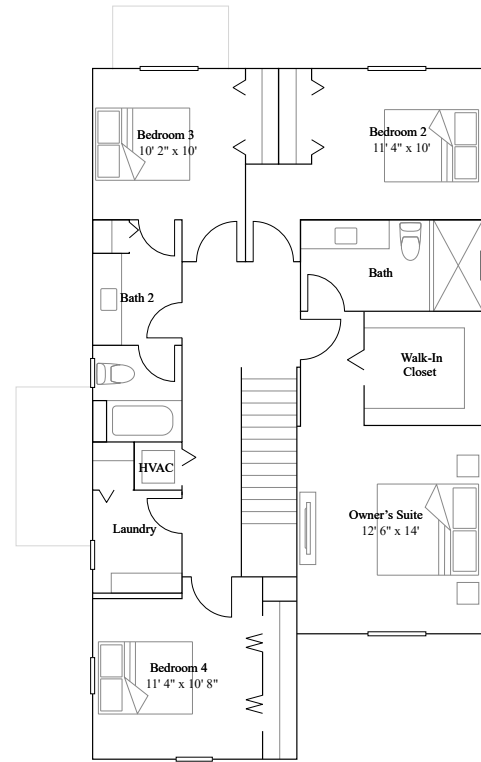

# Starlight

4 bd . 2 ba . 1 half ba . 2,227 ft<sup>2</sup>

1st Floor

2nd Floor

Available Exteriors

Exterior A

Exterior B

Exterior C