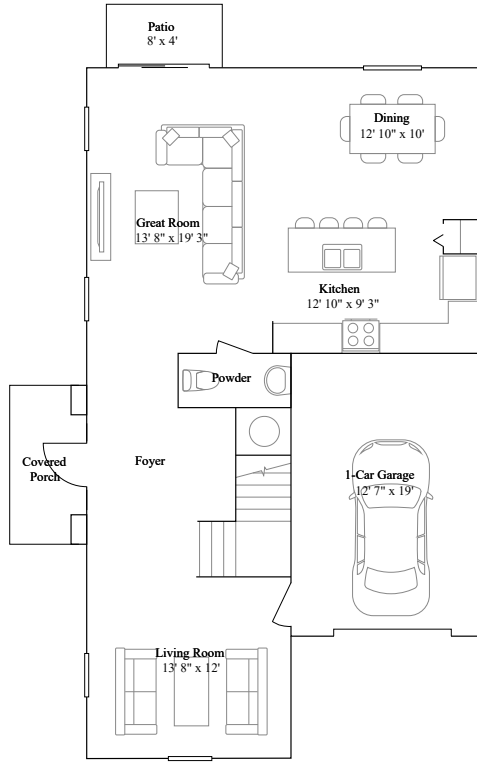

# Starlight

4 bd . 2 ba . 1 half ba . 2,227 ft<sup>2</sup>

1st Floor

2nd Floor

Available Exteriors

Exterior A

Exterior B

Exterior C