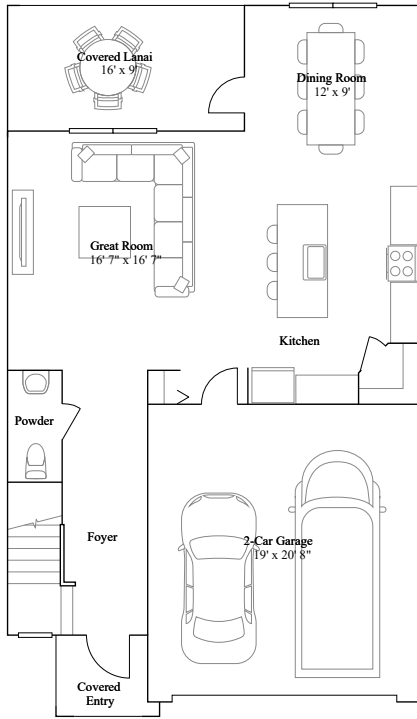

HYDRANGEA

4 bd . 3 ba . 1 half ba . 2,311 ft²

1st Floor

2nd Floor

Available Exteriors

Exterior D

Exterior F

Exterior S