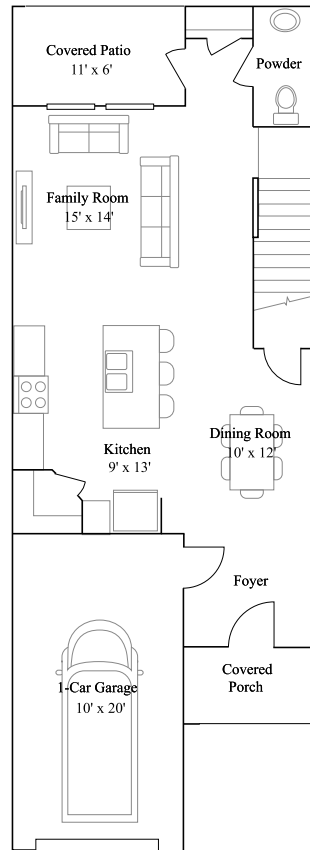

The Townes at Cross Creek in Tampa, FL

Allegiance

3 bd . 2 ba . 1 half ba . 1,597 ft²

Allegiance at The Townes at Cross Creek in Tampa, FL

1st Floor

2nd Floor