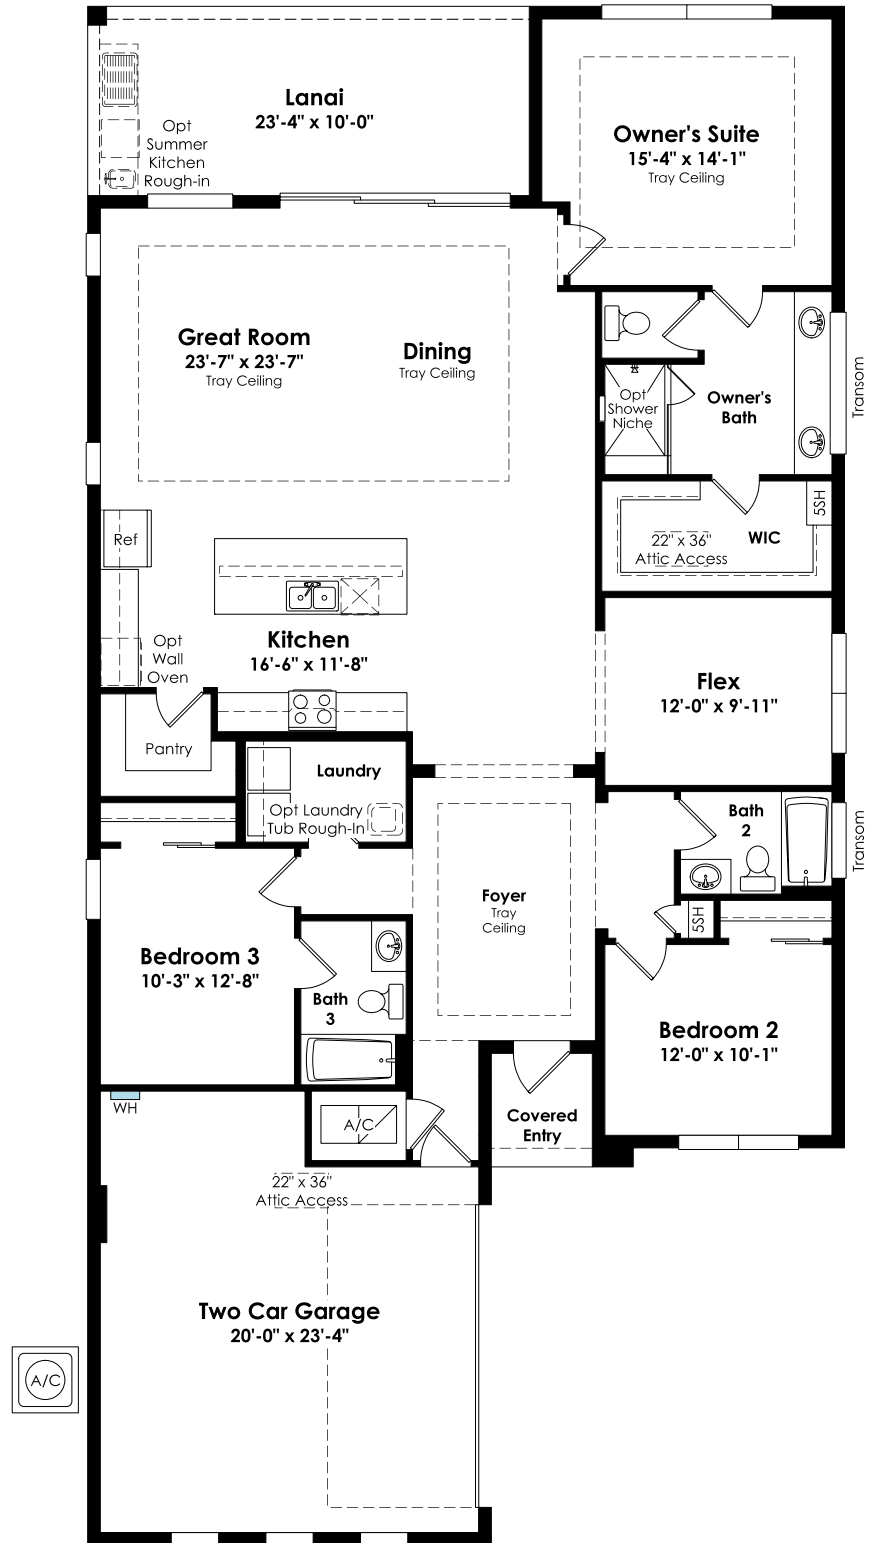

## Lila

First Floor  
 3-5 Beds  
 3-4 Full Baths  
 2 Car Garage  
 2,129 Sq. Ft.

### Selected Options:

Elevation A

## Lila

3-5 Beds  
3-4 Full Baths  
2,129 Sq. Ft.

Elevation A

Elevation A-Bonus

Elevation B

Elevation B-Bonus

Elevation C

Elevation C-Bonus