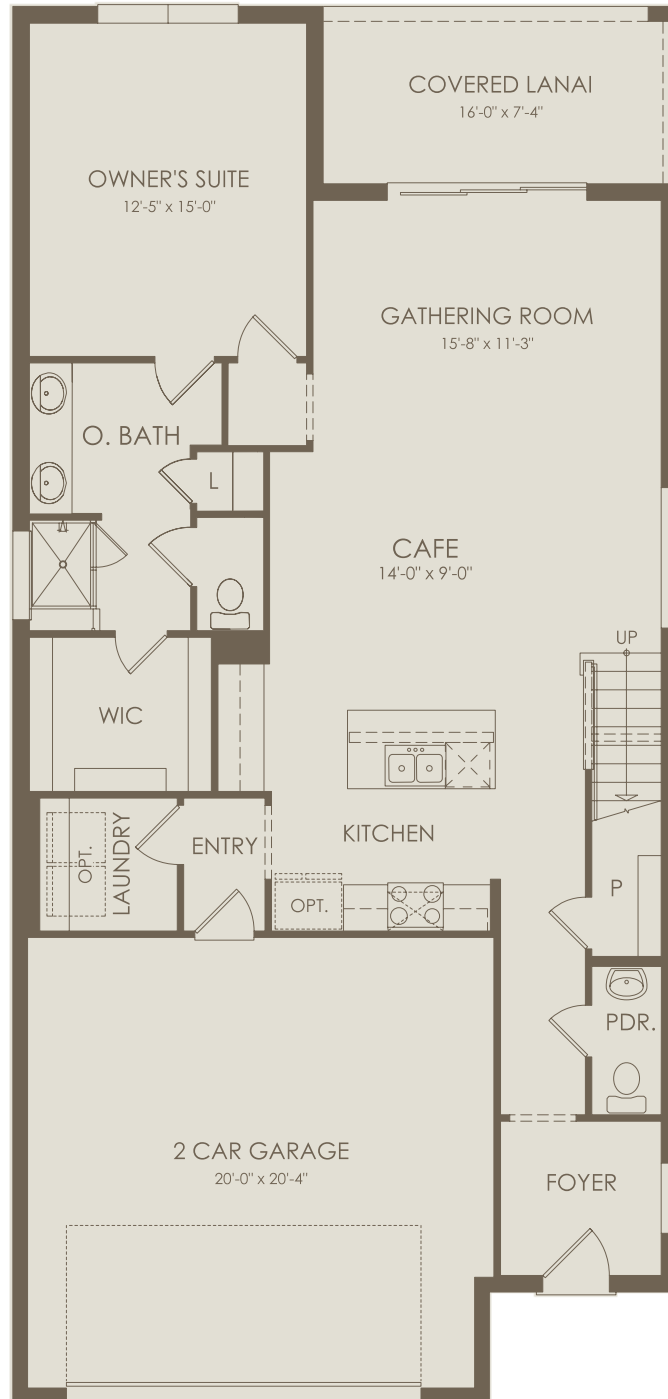

WATERSET  
5367 Wolf Creek Drive, Apollo Beach, FL 33572

Sonora Floor Plan  
4 Bedrooms ♦ 2.5 Bathrooms ♦ 2 Car Garage

## Exterior FM1

For this application, the company does not warrant or assume any legal liability or responsibility for the accuracy, completeness, or usefulness of any information, apparatus, product, or process disclosed. Base floor plan subject to change based on elevation selected.

Floor 1

Options not selected include : Covered Lanai Extension, Tray Ceiling at Gathering Room, Built-In Kitchen - Add-On Available w/ Luxe Package

For this application, the company does not warrant or assume any legal liability or responsibility for the accuracy, completeness, or usefulness of any information, apparatus, product, or process disclosed. Base floor plan subject to change based on elevation selected.