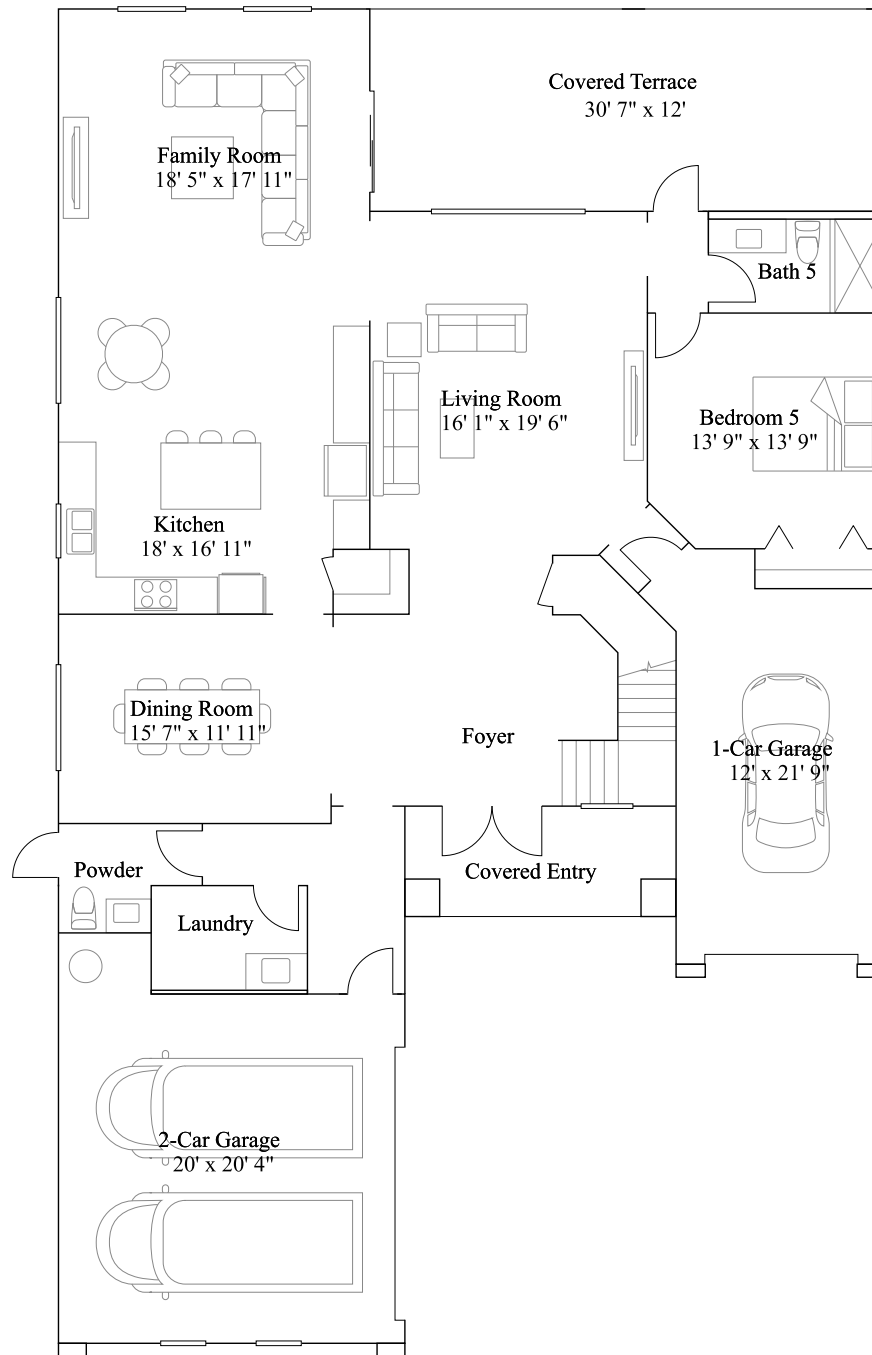

Marquis

Monarch Collection

4,041 sq. ft.
2-story
5 bed · 5 ba · 1 half ba
3 car garage

Exterior A

Exterior B

Exterior C

Exterior D

Marquis

Monarch Collection

4,041 sq. ft.

2-story

5 bed · 5 ba · 1 half ba

3 car garage

1st Floor

Marquis

Monarch Collection

4,041 sq. ft.

2-story

5 bed · 5 ba · 1 half ba

3 car garage

2nd Floor