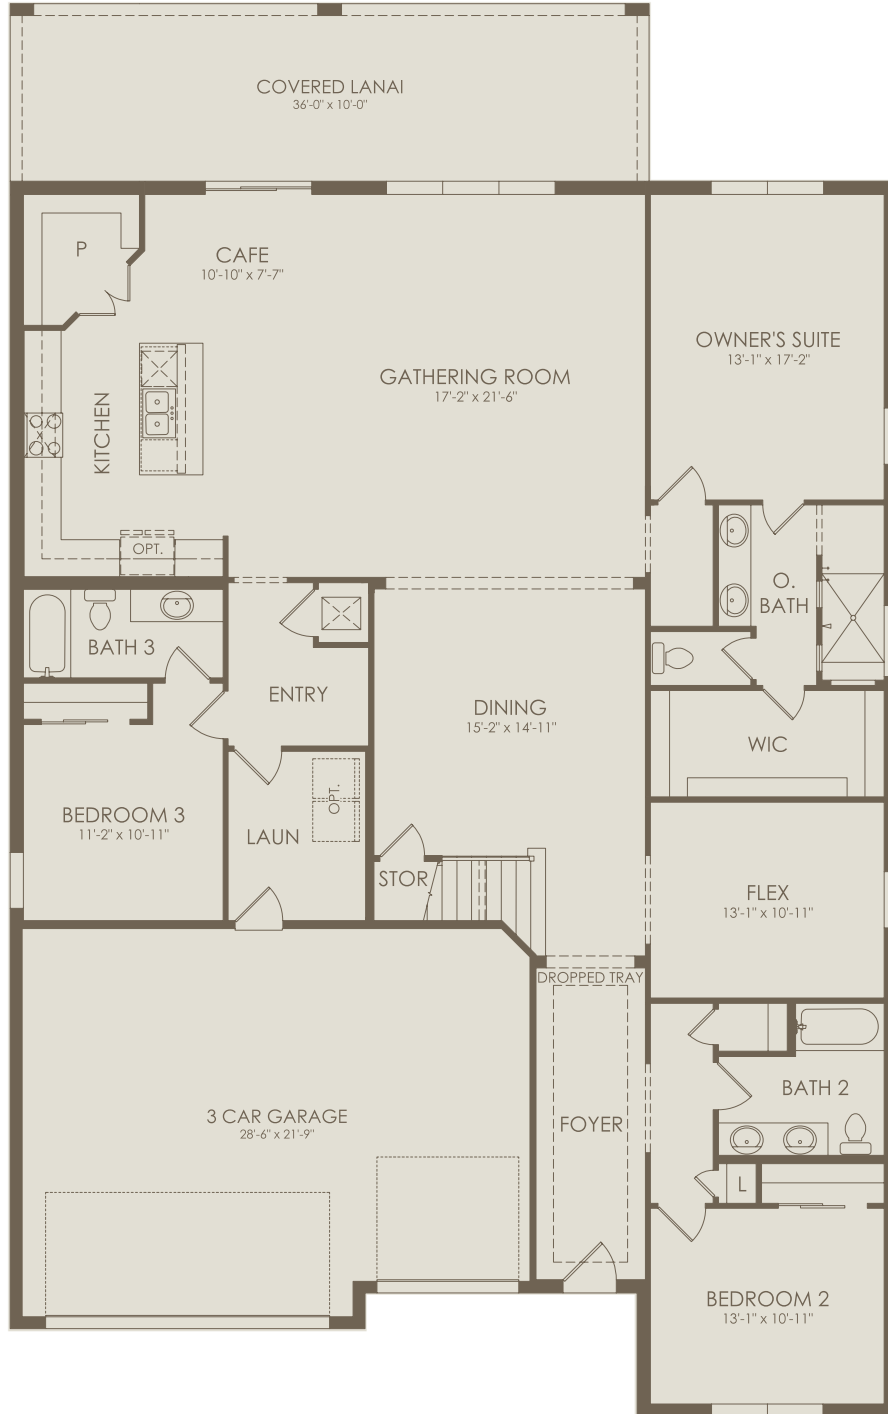

WATERSET  
5367 Wolf Creek Drive, Apollo Beach, FL 33572

Merlot Grand Floor Plan  
5 Bedrooms \* 4-5 Bathrooms \* 3 Car Garage

## Exterior CO1

For this application, the company does not warrant or assume any legal liability or responsibility for the accuracy, completeness, or usefulness of any information, apparatus, product, or process disclosed. Base floor plan subject to change based on elevation selected.

Floor 1

Options not selected include : Pool Bath, Enclosed Flex Room w/ Double Doors, Pocket Sliding Glass Door at Gathering Room, Tray Ceiling at Gathering Room, Built-In Kitchen, Sink at Laundry, Upgraded Laundry, Dropped Tray Ceiling at Owner's Suite

For this application, the company does not warrant or assume any legal liability or responsibility for the accuracy, completeness, or usefulness of any information, apparatus, product, or process disclosed. Base floor plan subject to change based on elevation selected.