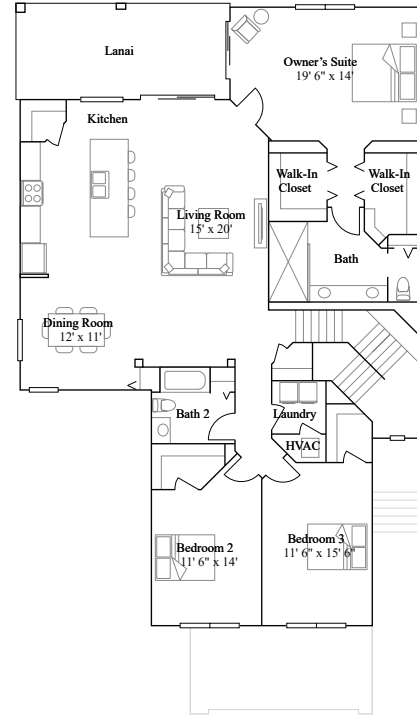

# Bay Creek

3 bd . 2 ba . 2,110 ft<sup>2</sup>

1st Floor

2nd Floor

Available Exteriors

Exterior A