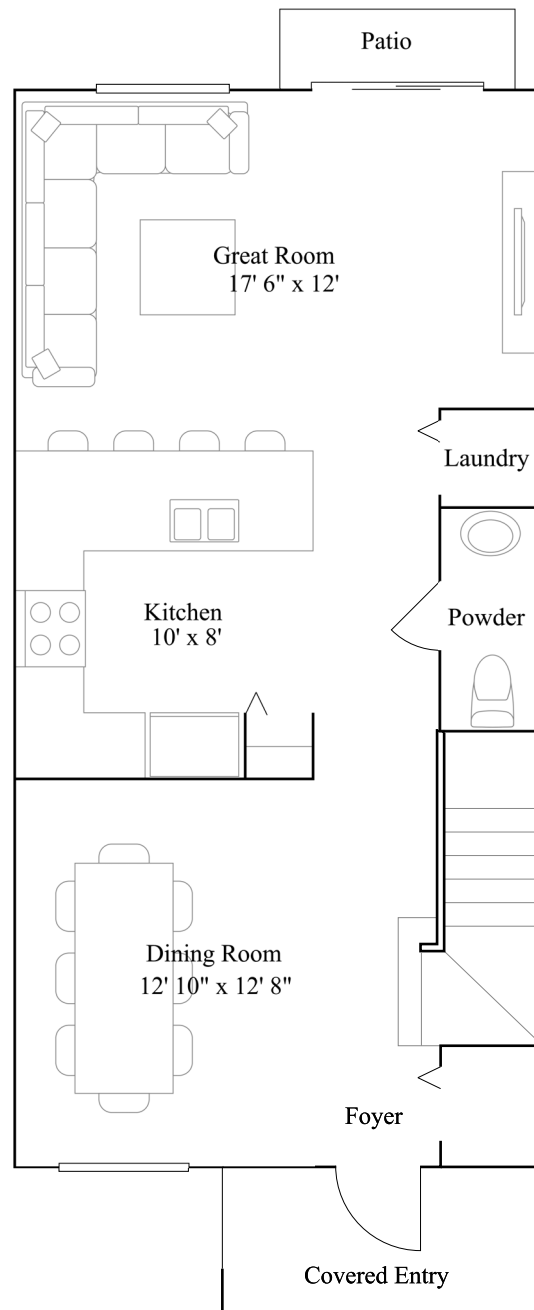

# Magenta

Horizon Collection

1,414 sq. ft.  
2-story  
3 bed · 2 ba  
0 car garage

Exterior AI

# Magenta

Horizon Collection

1,414 sq. ft.  
2-story  
3 bed · 2 ba  
0 car garage

## 1st Floor

## 2nd Floor