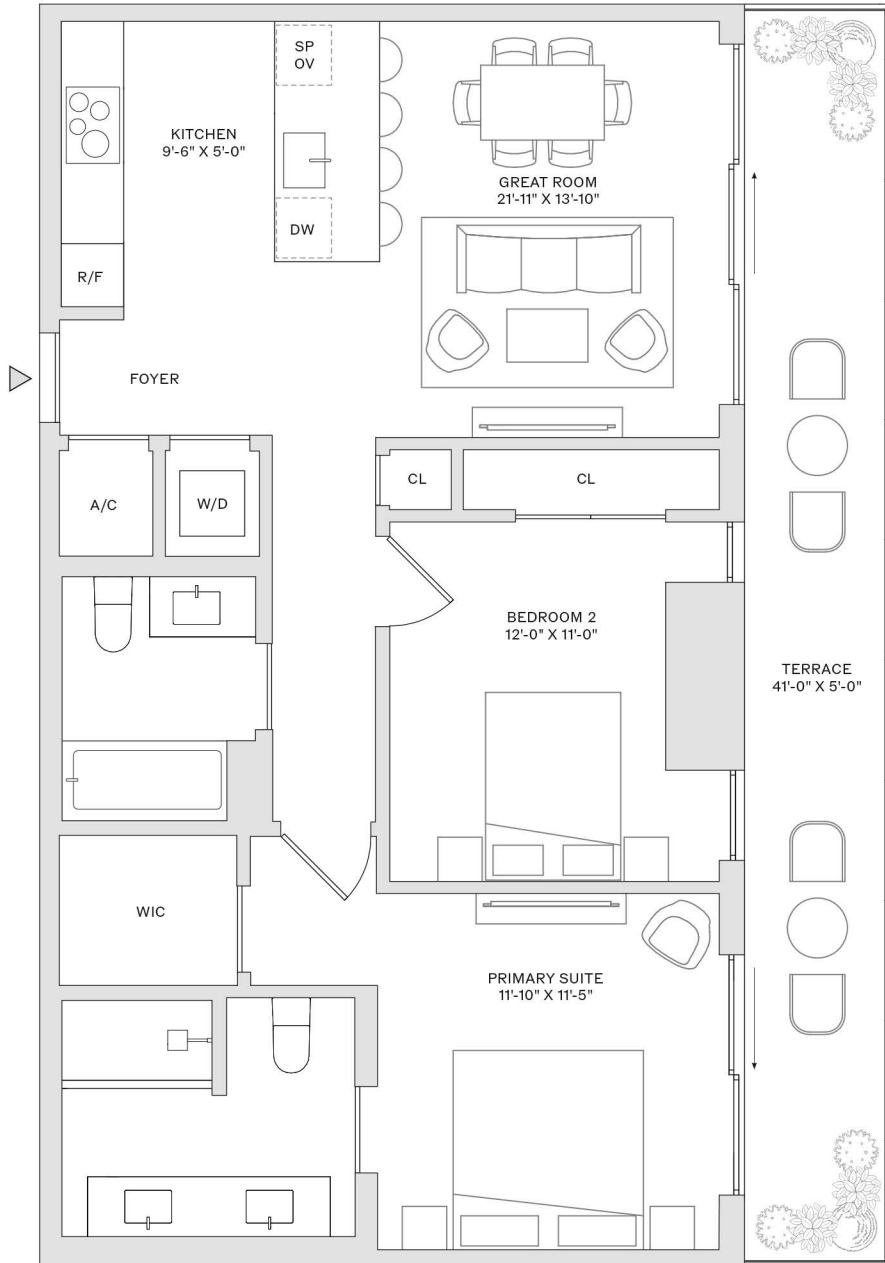

VICEROY

RESIDENCES

FORT LAUDERDALE

RESIDENCES 3-10 A

2 BEDROOMS
2 BATHROOMS

INTERIOR: 1,229 SF
TERRACE: 170 SF

VICEROY

RESIDENCES

FORT LAUDERDALE

RESIDENCES 3-10 B

2 BEDROOMS
2 BATHROOMS

INTERIOR: 976 SF
TERRACE: 194 SF

VICEROY

RESIDENCES

FORT LAUDERDALE

RESIDENCES 14-29 C

2 BEDROOMS

2 BATHROOMS

INTERIOR: 1,268 SF

TERRACE: 382 SF

VICEROY

RESIDENCES

FORT LAUDERDALE

RESIDENCES 14-29 G

2 BEDROOMS

2 BATHROOMS

INTERIOR: 1,224 SF

TERRACE: 187 SF

VICEROY

RESIDENCES

FORT LAUDERDALE

RESIDENCES 14-29 I, 30-44 H