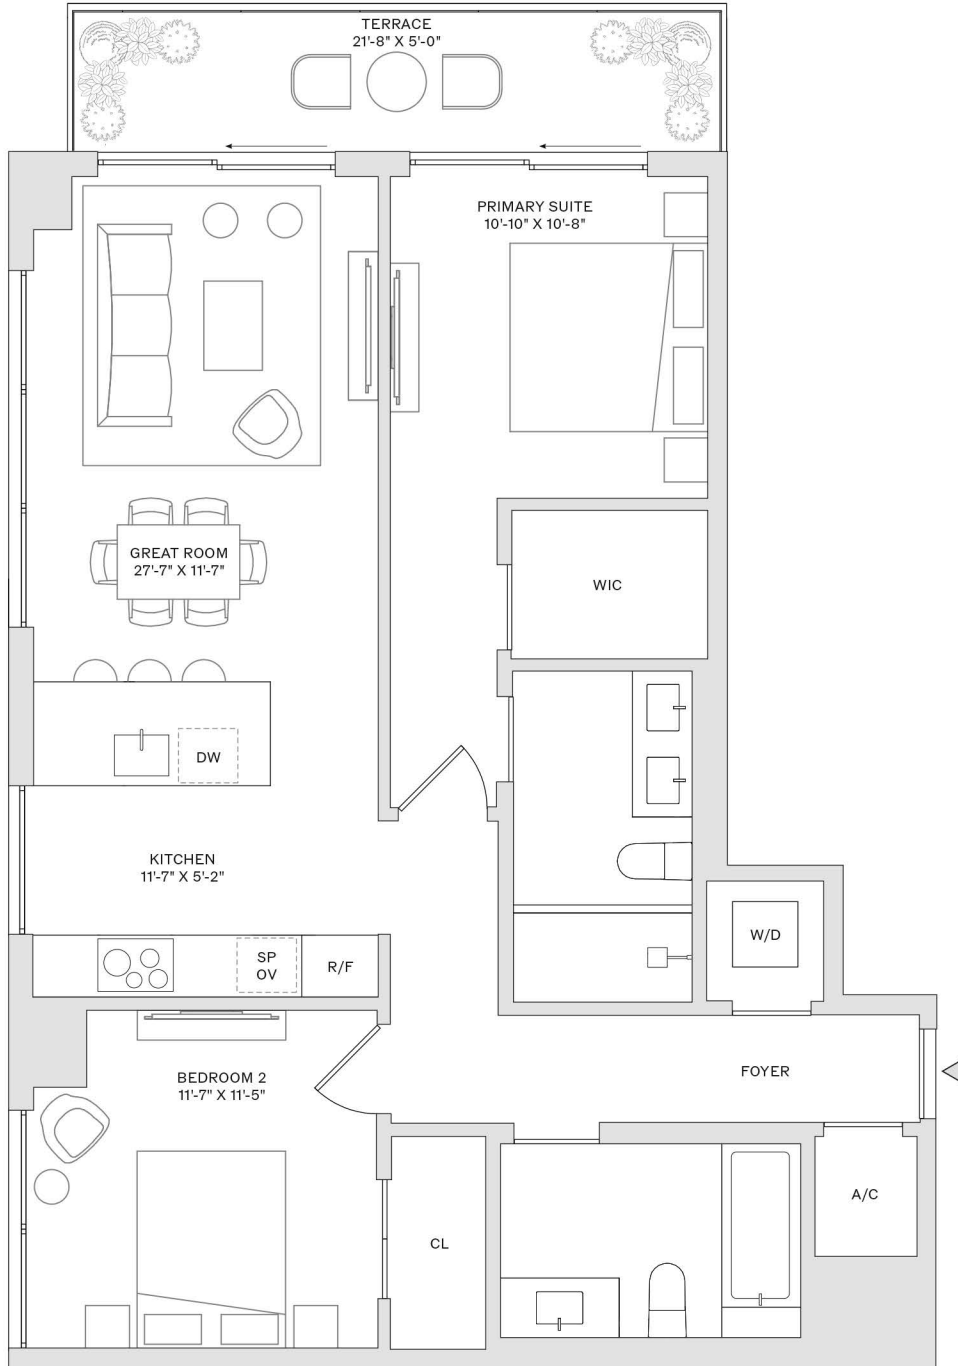

2 BEDROOMS

2 BATHROOMS

INTERIOR: 1,268 SF

TERRACE: 382 SF

VICEROY

RESIDENCES

FORT LAUDERDALE

RESIDENCES 14-29 G

2 BEDROOMS

2 BATHROOMS

INTERIOR: 1,224 SF

TERRACE: 187 SF

VICEROY

RESIDENCES

FORT LAUDERDALE

RESIDENCES 14-29 I, 30-44 H

2 BEDROOMS

2 BATHROOMS

14-29 I INTERIOR: 1,064 SF

30-44 H INTERIOR: 1,063 SF

TERRACE: 108 SF

VICEROY

RESIDENCES

FORT LAUDERDALE

RESIDENCES 30-44 F

2 BEDROOMS

2 BATHROOMS

INTERIOR: 1,286 SF

TERRACE: 196 SF

VICEROY

RESIDENCES

FORT LAUDERDALE