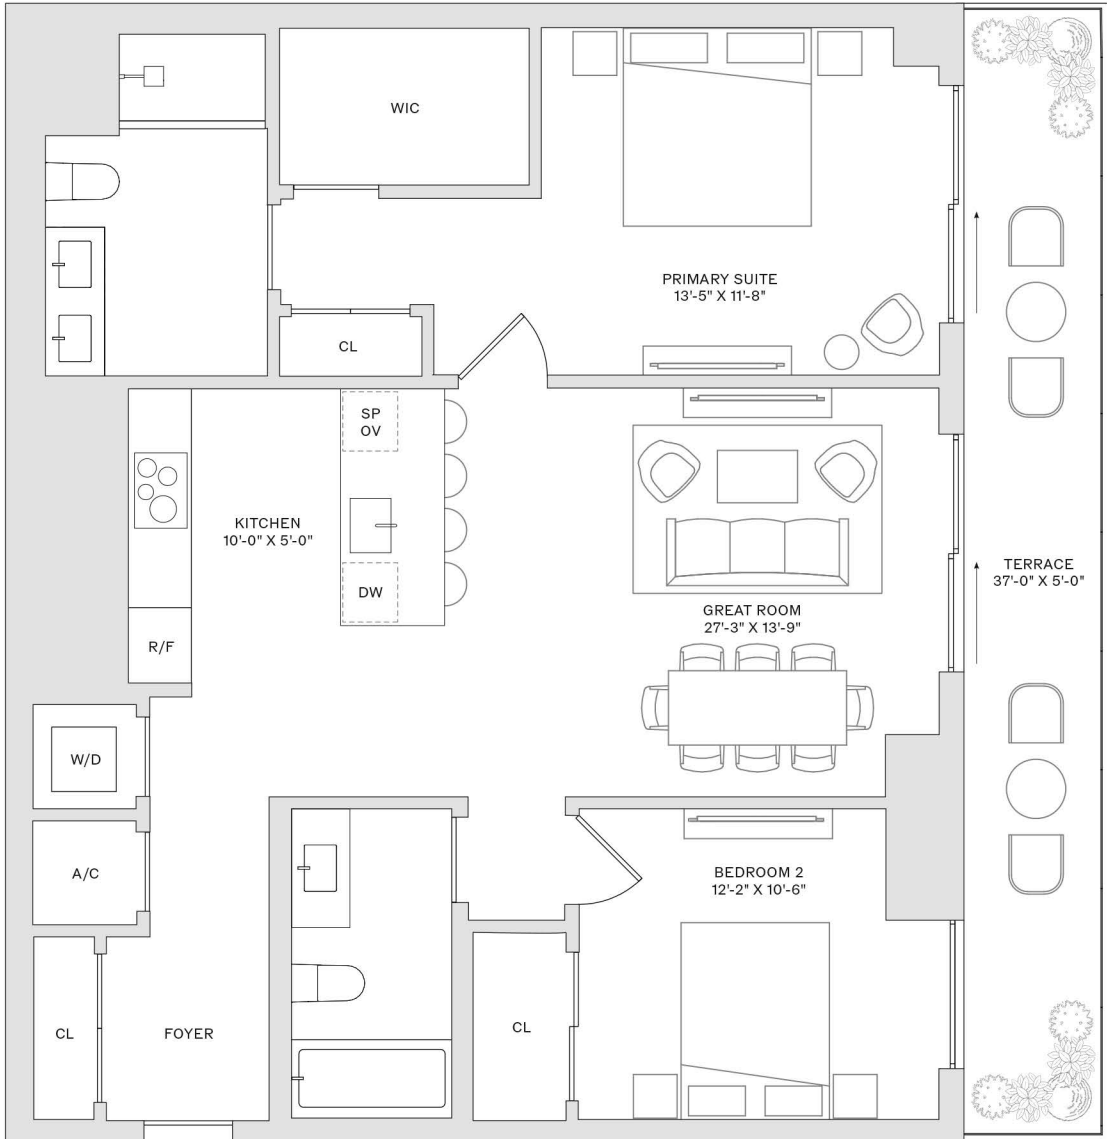

VICEROY

RESIDENCES

FORT LAUDERDALE

RESIDENCES 3-10 A

2 BEDROOMS
2 BATHROOMS

INTERIOR: 1,229 SF
TERRACE: 170 SF

VICEROY

RESIDENCES

FORT LAUDERDALE

RESIDENCES 3-10 B

2 BEDROOMS
2 BATHROOMS

INTERIOR: 976 SF
TERRACE: 194 SF

VICEROY

RESIDENCES

FORT LAUDERDALE

RESIDENCES 14-29 C

2 BEDROOMS

2 BATHROOMS

INTERIOR: 1,268 SF

TERRACE: 382 SF

VICEROY

RESIDENCES

FORT LAUDERDALE

RESIDENCES 14-29 G

2 BEDROOMS

2 BATHROOMS

INTERIOR: 1,224 SF

TERRACE: 187 SF

VICEROY

RESIDENCES

FORT LAUDERDALE

RESIDENCES 14-29 I, 30-44 H