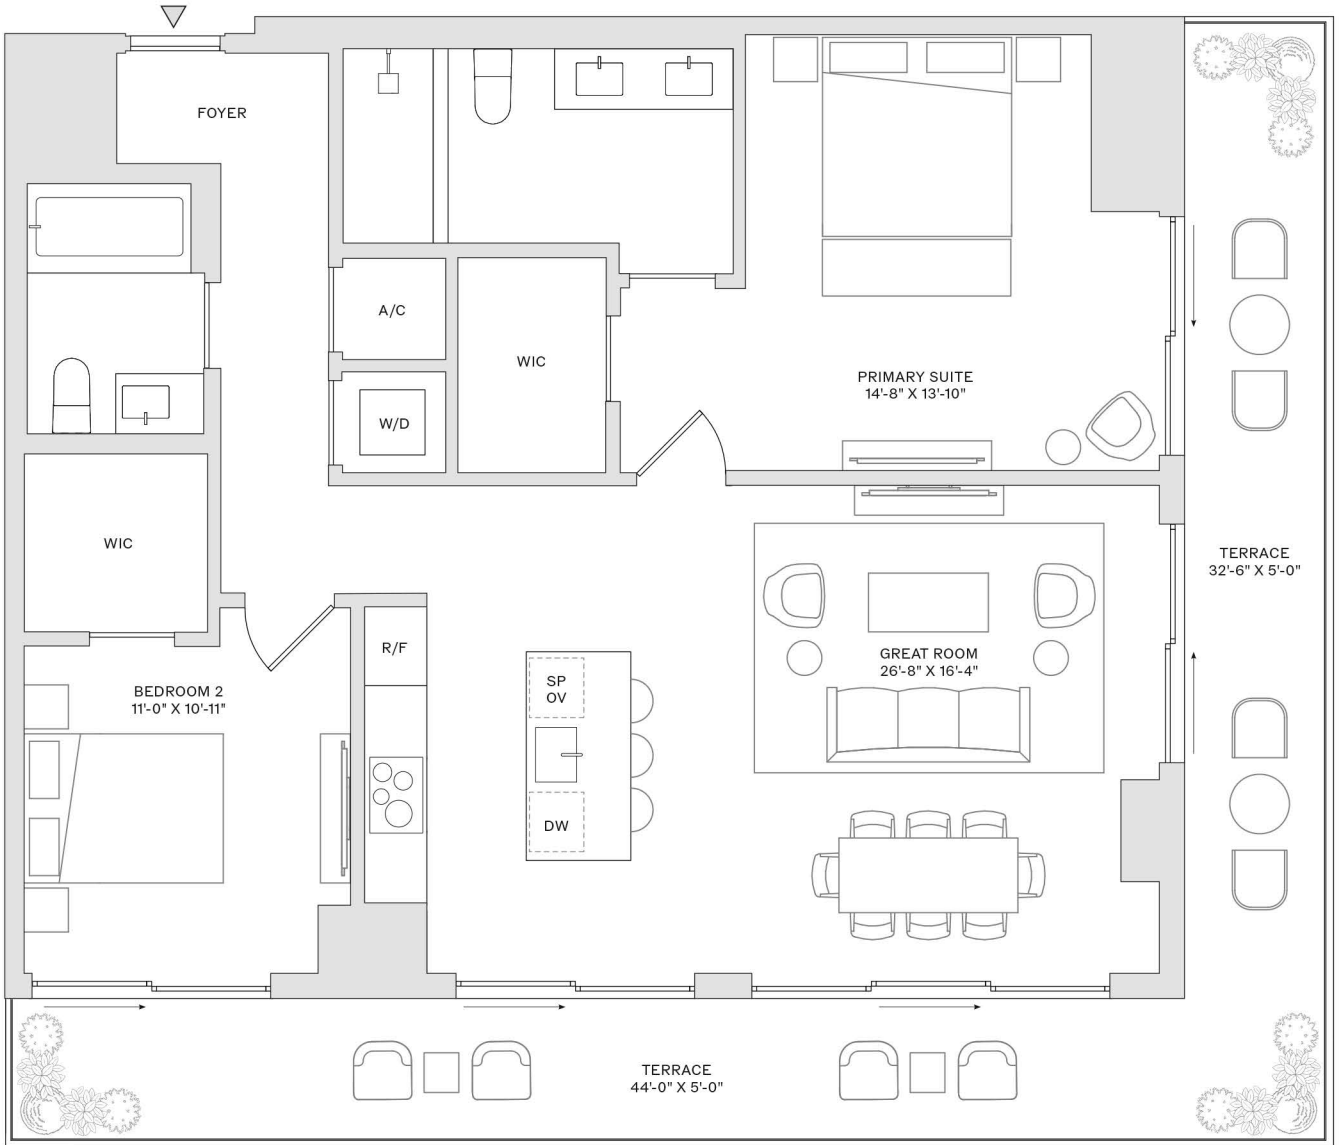

VICEROY

RESIDENCES

FORT LAUDERDALE

RESIDENCES 3-10 A

2 BEDROOMS
2 BATHROOMS

INTERIOR: 1,229 SF
TERRACE: 170 SF

VICEROY

RESIDENCES

FORT LAUDERDALE

RESIDENCES 3-10 B

2 BEDROOMS
2 BATHROOMS

INTERIOR: 976 SF
TERRACE: 194 SF

VICEROY

RESIDENCES

FORT LAUDERDALE

RESIDENCES 14-29 C

2 BEDROOMS

2 BATHROOMS

INTERIOR: 1,268 SF

TERRACE: 382 SF

VICEROY

RESIDENCES

FORT LAUDERDALE

RESIDENCES 14-29 G

2 BEDROOMS

2 BATHROOMS

INTERIOR: 1,224 SF

TERRACE: 187 SF

VICEROY

RESIDENCES

FORT LAUDERDALE

RESIDENCES 14-29 I, 30-44 H