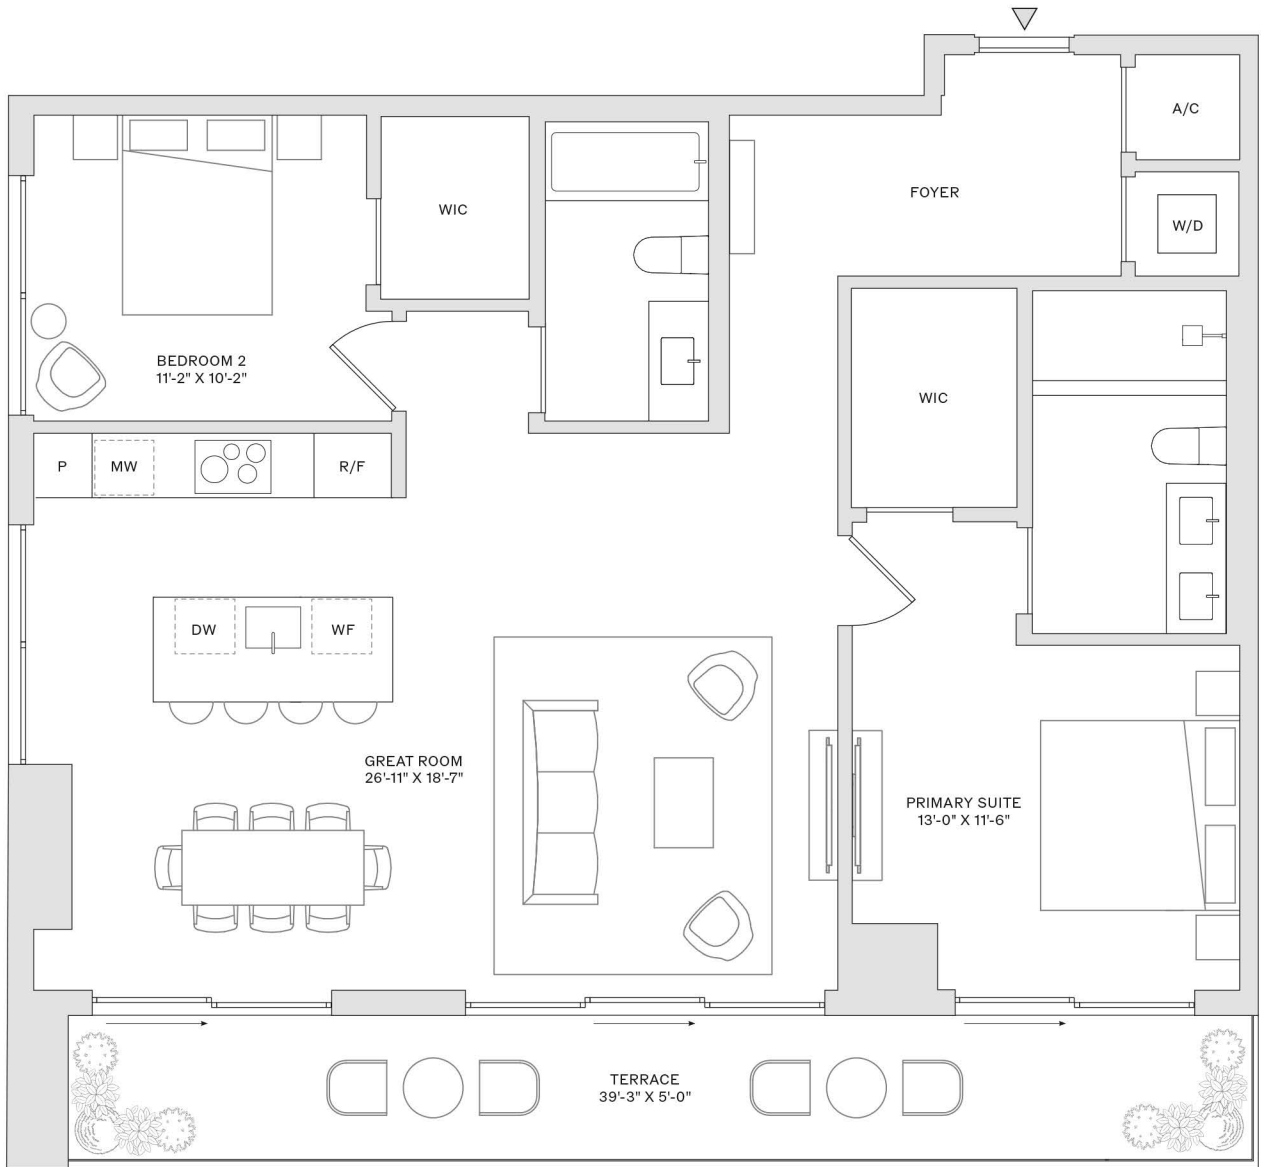

2 BEDROOMS

2 BATHROOMS

INTERIOR: 1,268 SF

TERRACE: 382 SF

VICEROY

RESIDENCES

FORT LAUDERDALE

RESIDENCES 14-29 G

2 BEDROOMS

2 BATHROOMS

INTERIOR: 1,224 SF

TERRACE: 187 SF

VICEROY

RESIDENCES

FORT LAUDERDALE

RESIDENCES 14-29 I, 30-44 H

2 BEDROOMS

2 BATHROOMS

14-29 I INTERIOR: 1,064 SF

30-44 H INTERIOR: 1,063 SF

TERRACE: 108 SF

VICEROY

RESIDENCES

FORT LAUDERDALE

RESIDENCES 30-44 F

2 BEDROOMS

2 BATHROOMS

INTERIOR: 1,286 SF

TERRACE: 196 SF

VICEROY

RESIDENCES

FORT LAUDERDALE