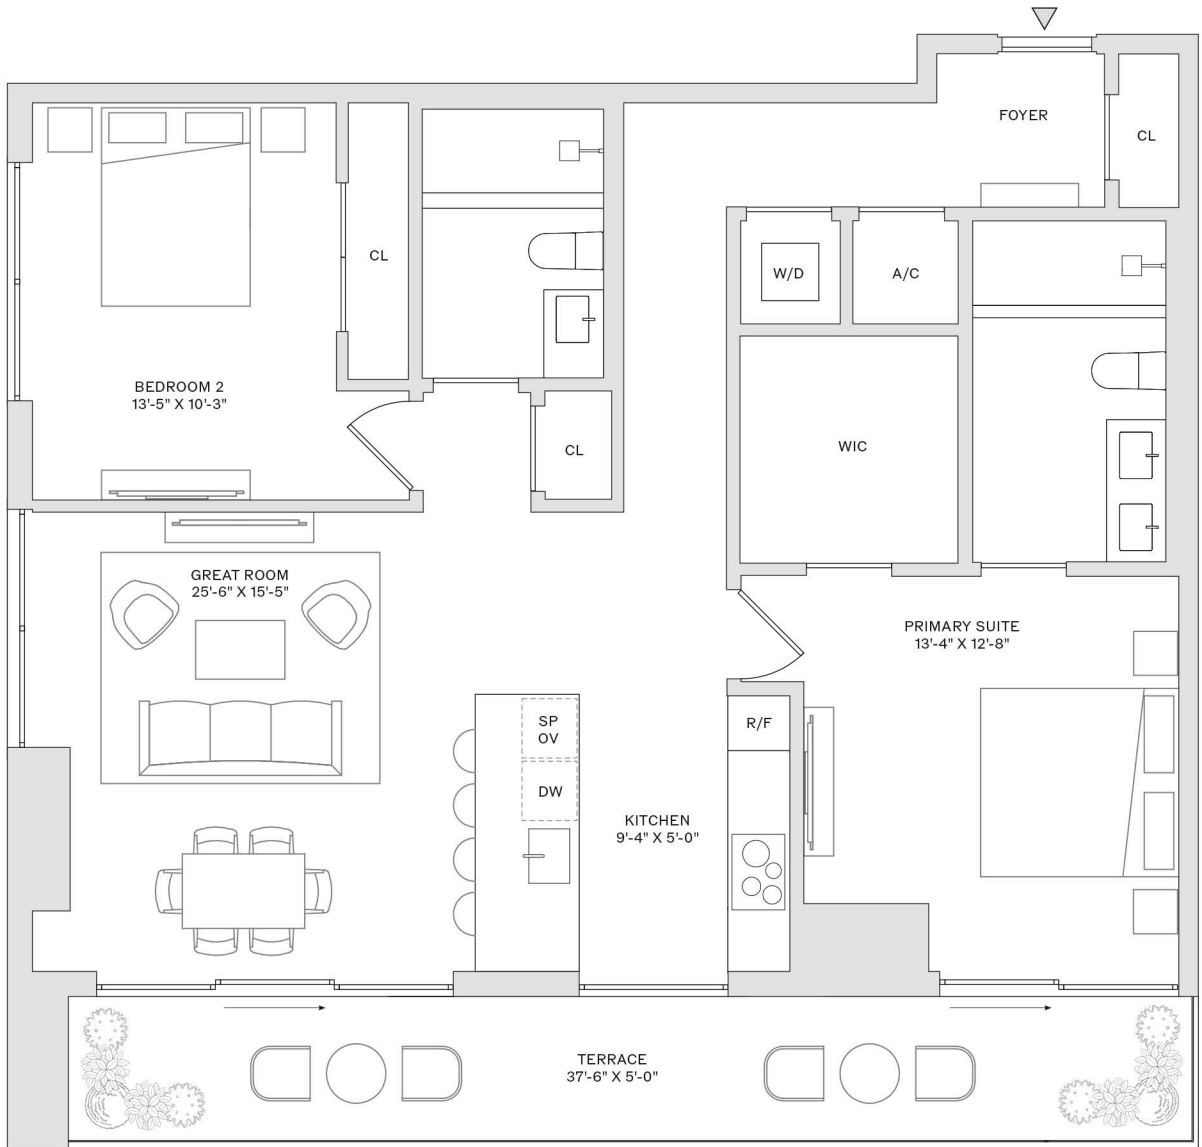

FORT LAUDERDALE

RESIDENCES 3-10 B

2 BEDROOMS
2 BATHROOMS

INTERIOR: 976 SF
TERRACE: 194 SF

VICEROY

RESIDENCES

FORT LAUDERDALE

RESIDENCES 14-29 C

2 BEDROOMS

2 BATHROOMS

INTERIOR: 1,268 SF

TERRACE: 382 SF

VICEROY

RESIDENCES

FORT LAUDERDALE

RESIDENCES 14-29 G

2 BEDROOMS

2 BATHROOMS

INTERIOR: 1,224 SF

TERRACE: 187 SF

VICEROY

RESIDENCES

FORT LAUDERDALE

RESIDENCES 14-29 I, 30-44 H

2 BEDROOMS

2 BATHROOMS

14-29 I INTERIOR: 1,064 SF

30-44 H INTERIOR: 1,063 SF

TERRACE: 108 SF

VICEROY

RESIDENCES

FORT LAUDERDALE