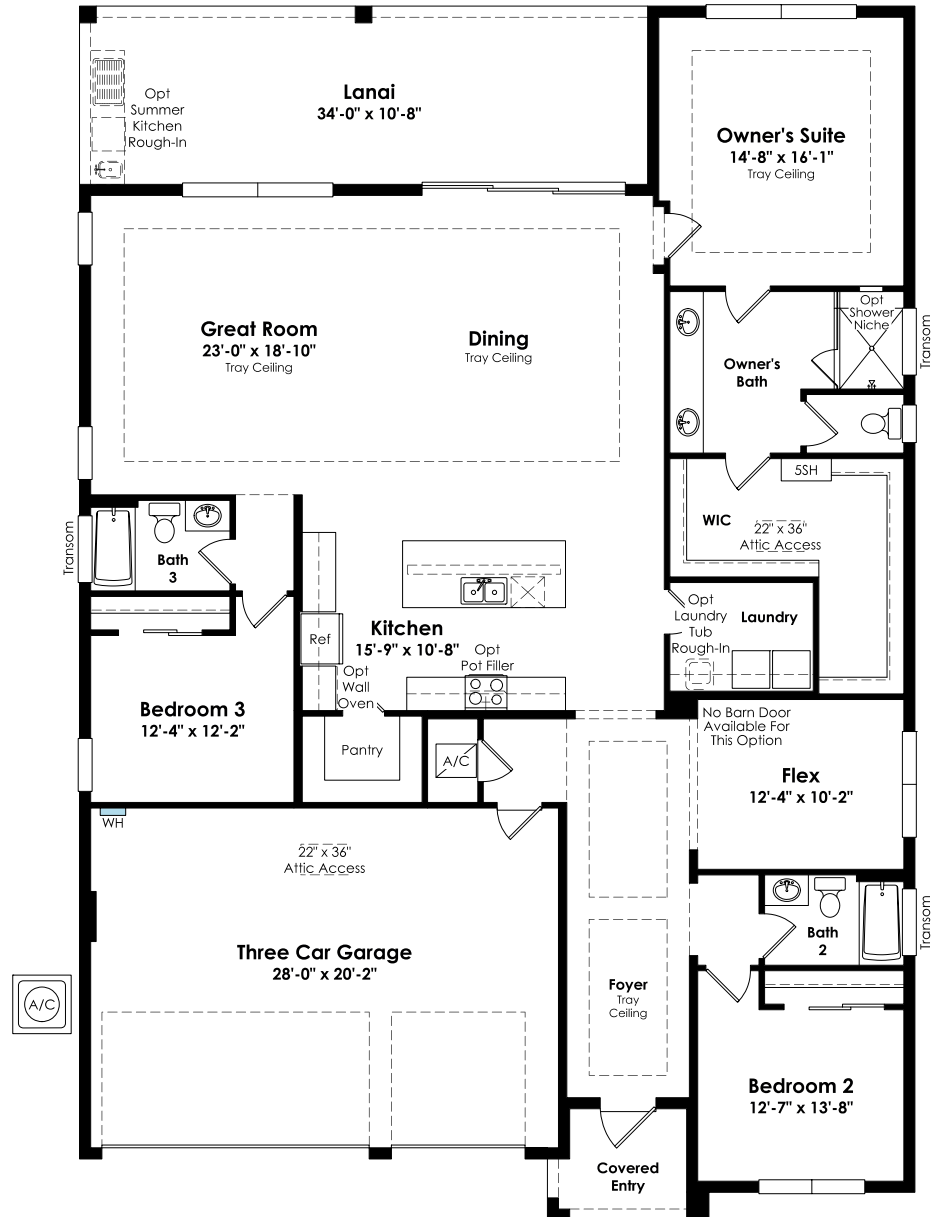

KOLTER HOMES®

Paige

First Floor

3-5 Beds

3-4 Full Baths

3 Car Garage

2,490 Sq. Ft.

Selected Options:

Elevation A

KOLTER HOMES®

Paige

3-5 Beds
3-4 Full Baths
2,490 Sq. Ft.

Elevation A

Elevation A-Bonus

Elevation B

Elevation B-Bonus