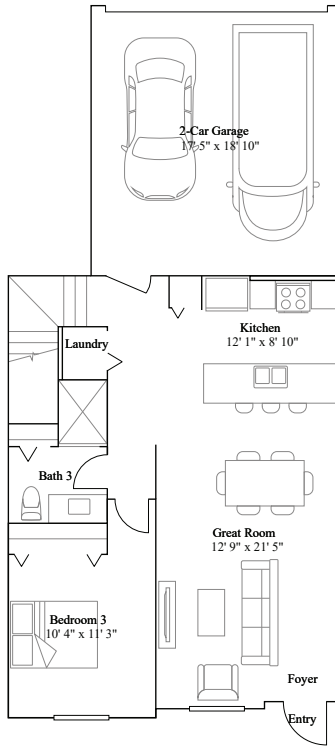

Citadelle

3 bd . 3 ba . 1,333 ft²

1st Floor

2nd Floor

Available Exteriors

Exterior A1