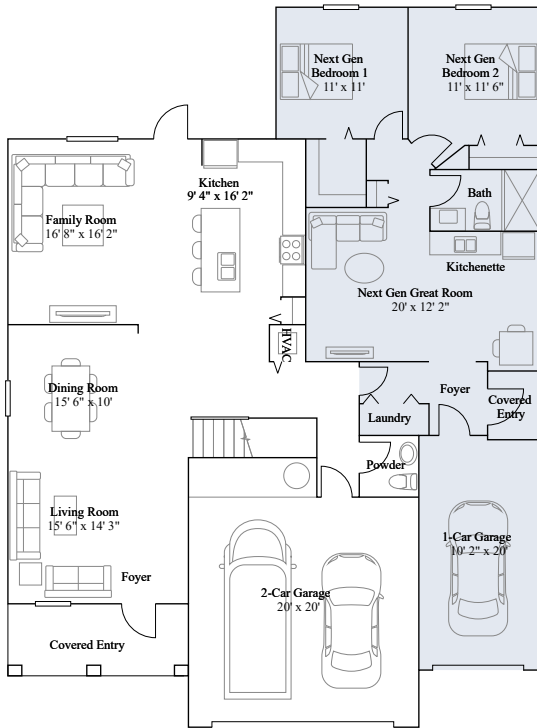

Voyage

5 bd . 3 ba . 1 half ba . 3,105 ft²

1st Floor

2nd Floor

Available Exteriors

Exterior A

Exterior B