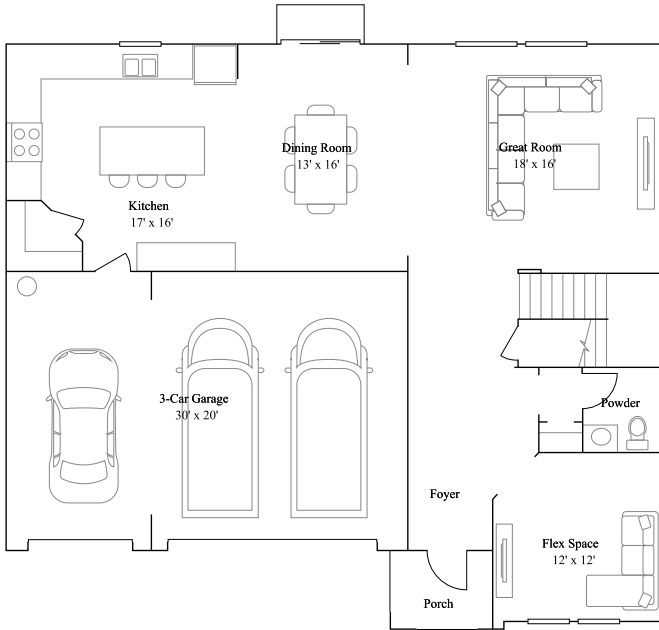

# Helena

4 bd . 2 ba . 1 half ba . 2,985 ft<sup>2</sup>

1st Floor

2nd Floor

Available Exteriors

Exterior A

Exterior B