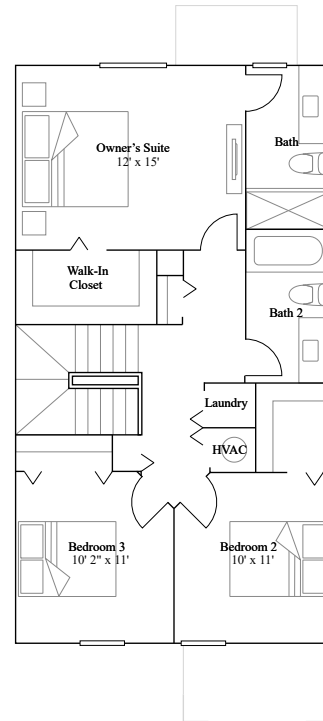

Vence

3 bd . 2 ba . 1 half ba . 1,668 ft²

1st Floor

2nd Floor

Available Exteriors

Exterior Front

Exterior Back