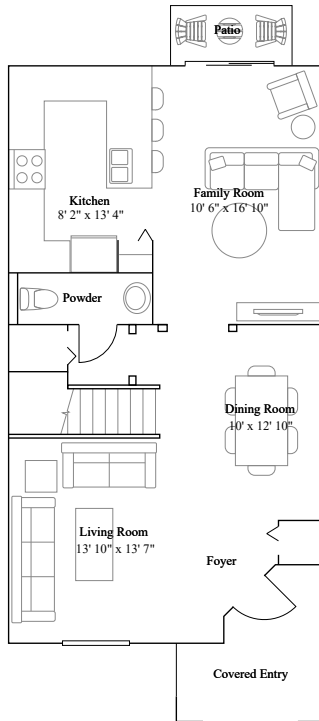

Vence

3 bd . 2 ba . 1 half ba . 1,668 ft²

1st Floor

2nd Floor

Available Exteriors

Exterior Front

Exterior Back