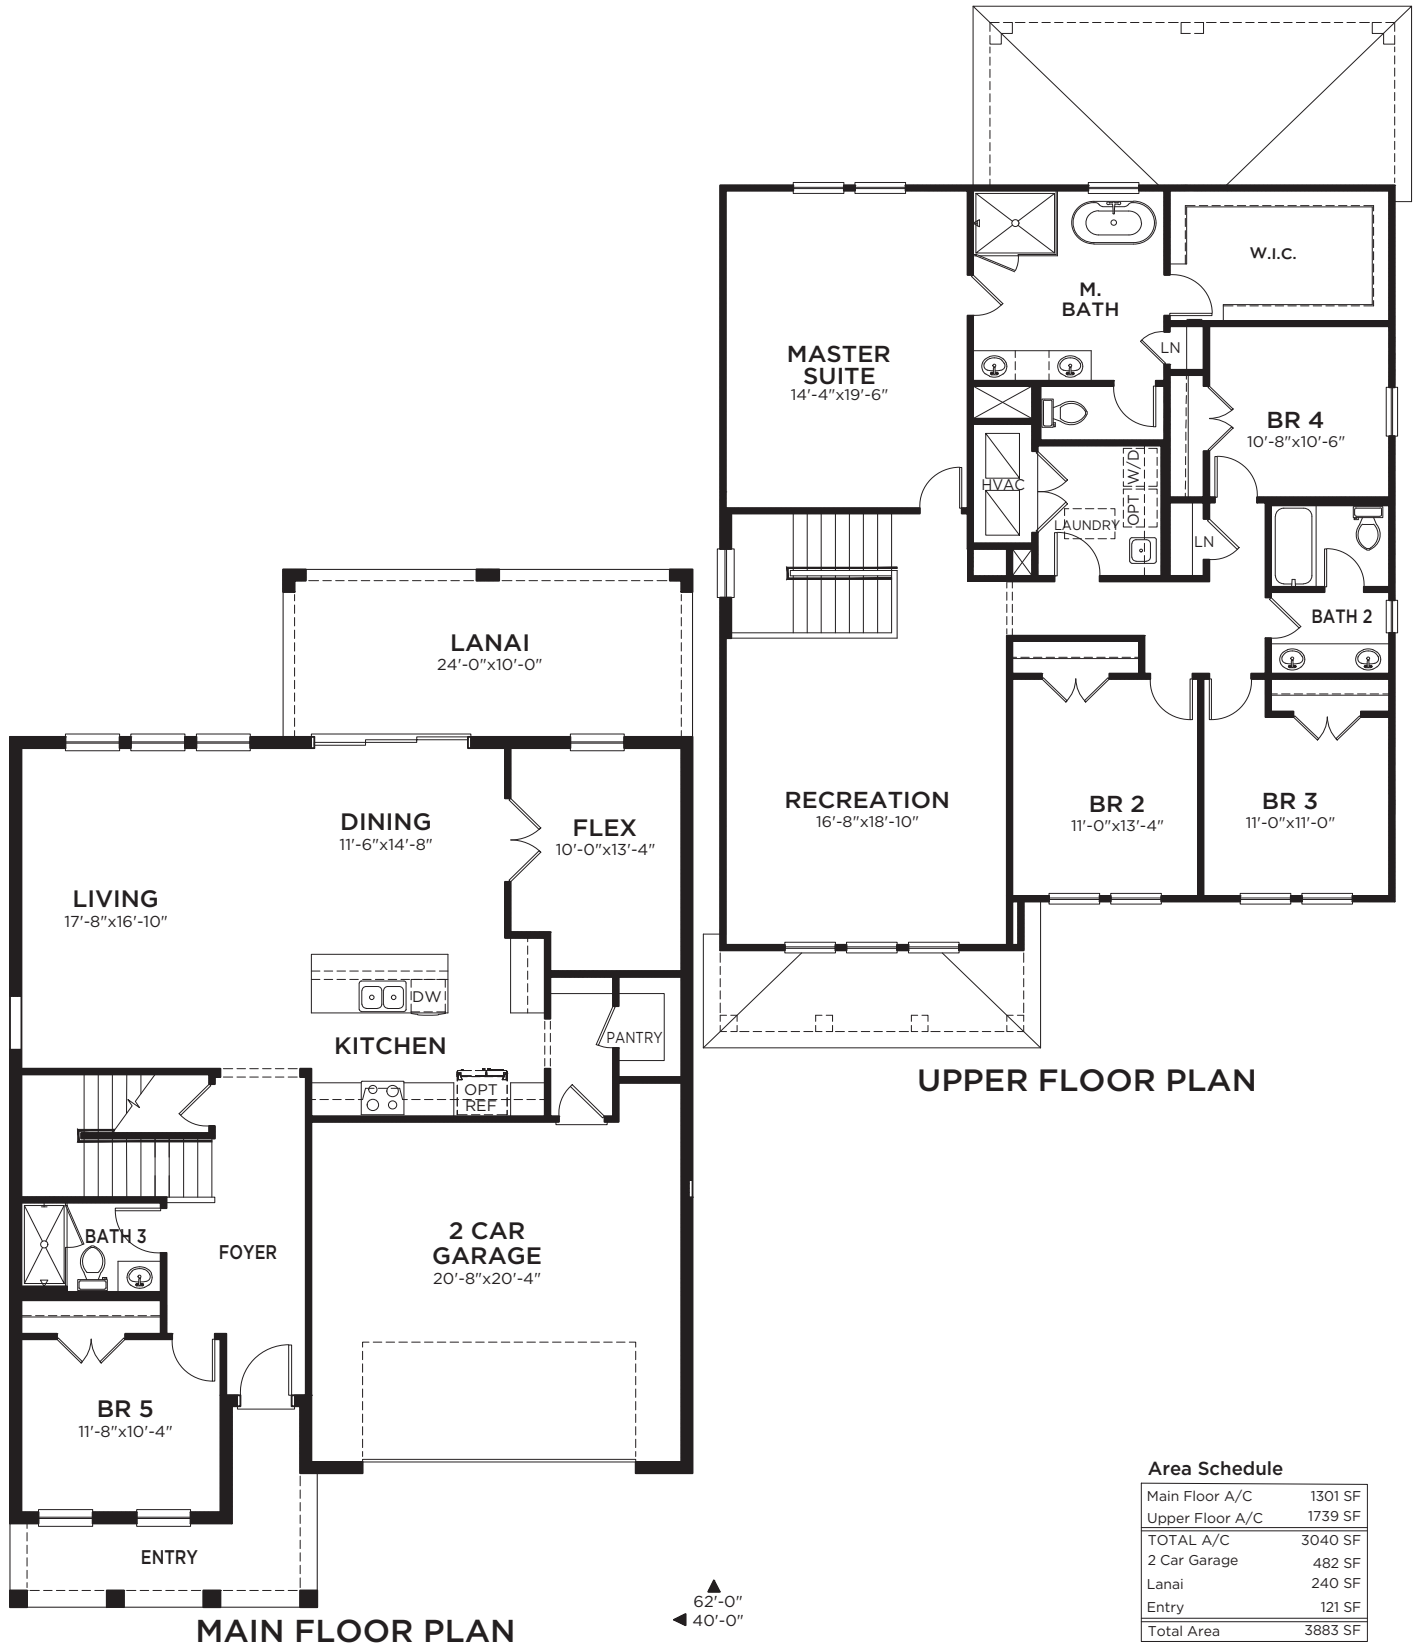

# Anna Maria

5 bed • 3 bath • 2 car | 3,040 sq. ft.

CASA *Fresca*  
HOMES®

WHY NOT START FRESH?

## Anna Maria B

# Anna Maria

5 bed • 3 bath • 2 car | 3,040 sq. ft.

WHY NOT START FRESH?

### Area Schedule

Main Floor A/C	1301 SF
Upper Floor A/C	1739 SF
<b>TOTAL A/C</b>	<b>3040 SF</b>
2 Car Garage	482 SF
Lanai	240 SF
Entry	121 SF
<b>Total Area</b>	<b>3883 SF</b>