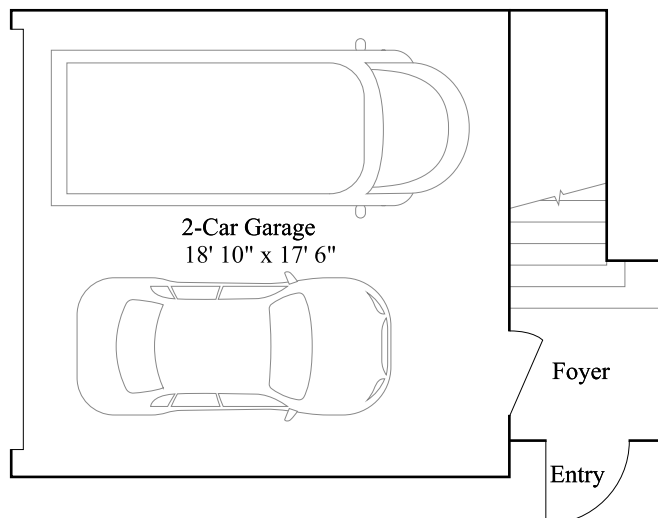

Atrium

Solstice

1,333 sq. ft.
2-story
3 bed · 2 ba
2 car garage

Rear Exterior

Atrium

Solstice

1,333 sq. ft.
2-story
3 bed · 2 ba
2 car garage

1st Floor

Atrium

Solstice

1,333 sq. ft.
2-story
3 bed · 2 ba
2 car garage

2nd Floor