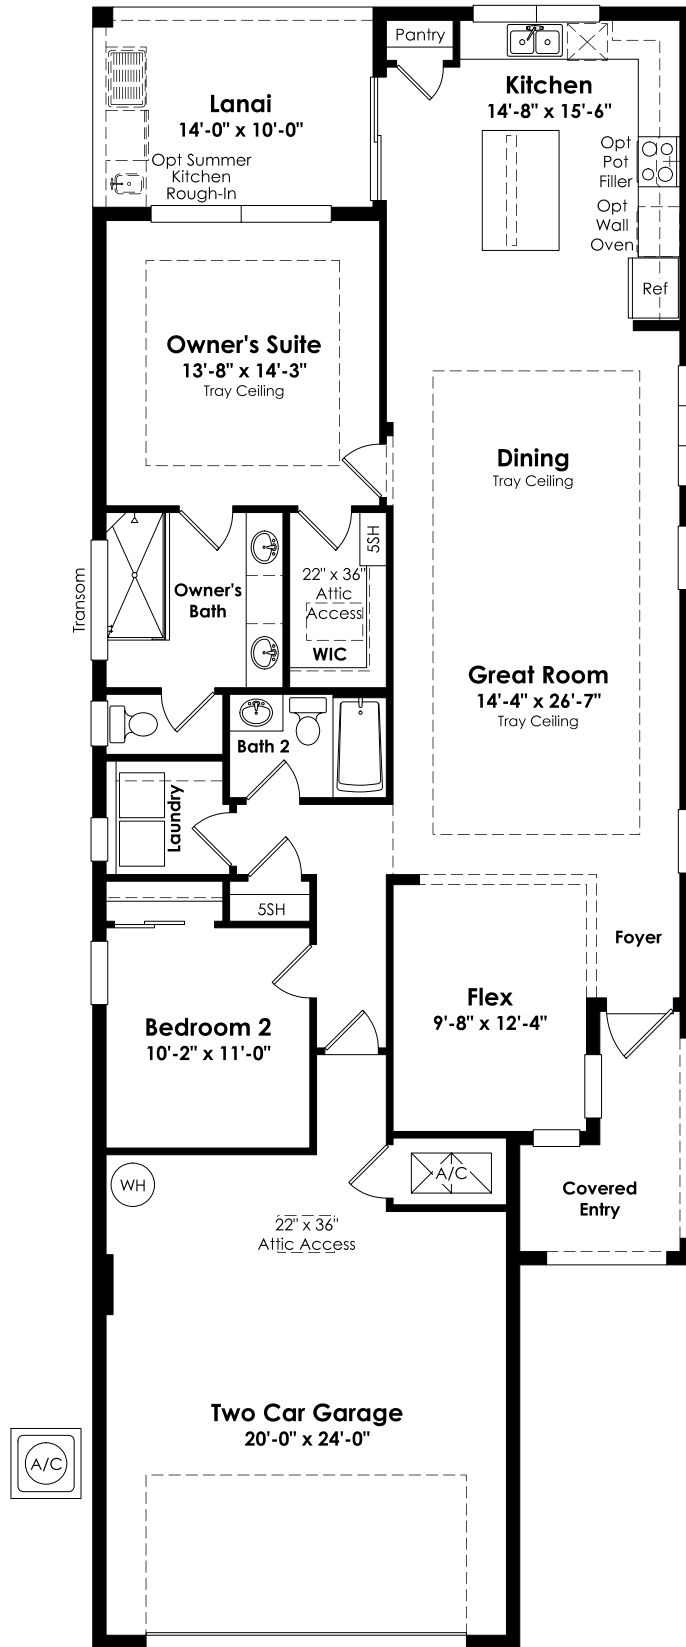

KOLTER HOMES®

Beverly

First Floor
 2-4 Beds
 2-3 Full Baths
 2 Car Garage
 1,547 Sq. Ft.

Selected Options:

Elevation A

KOLTER HOMES®

Beverly

2-4 Beds
2-3 Full Baths
1,547 Sq. Ft.

Elevation A

Elevation A-Bonus

Elevation B

Elevation B-Bonus

Elevation C

Elevation C-Bonus