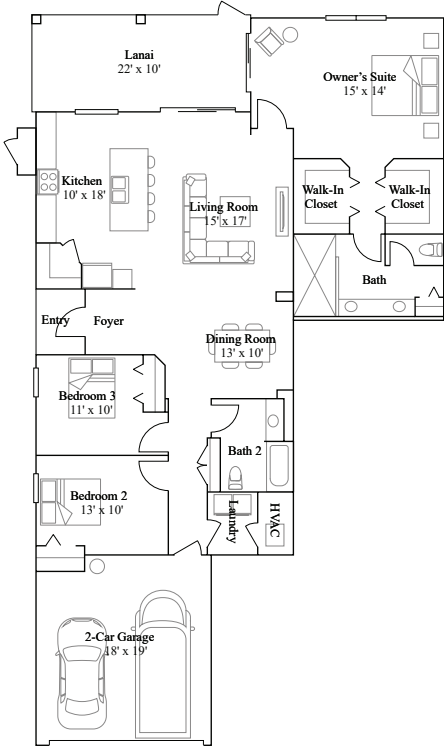

Arrowhead

3 bd . 2 ba . 1,741 ft²

1st Floor

Available Exteriors

Exterior A