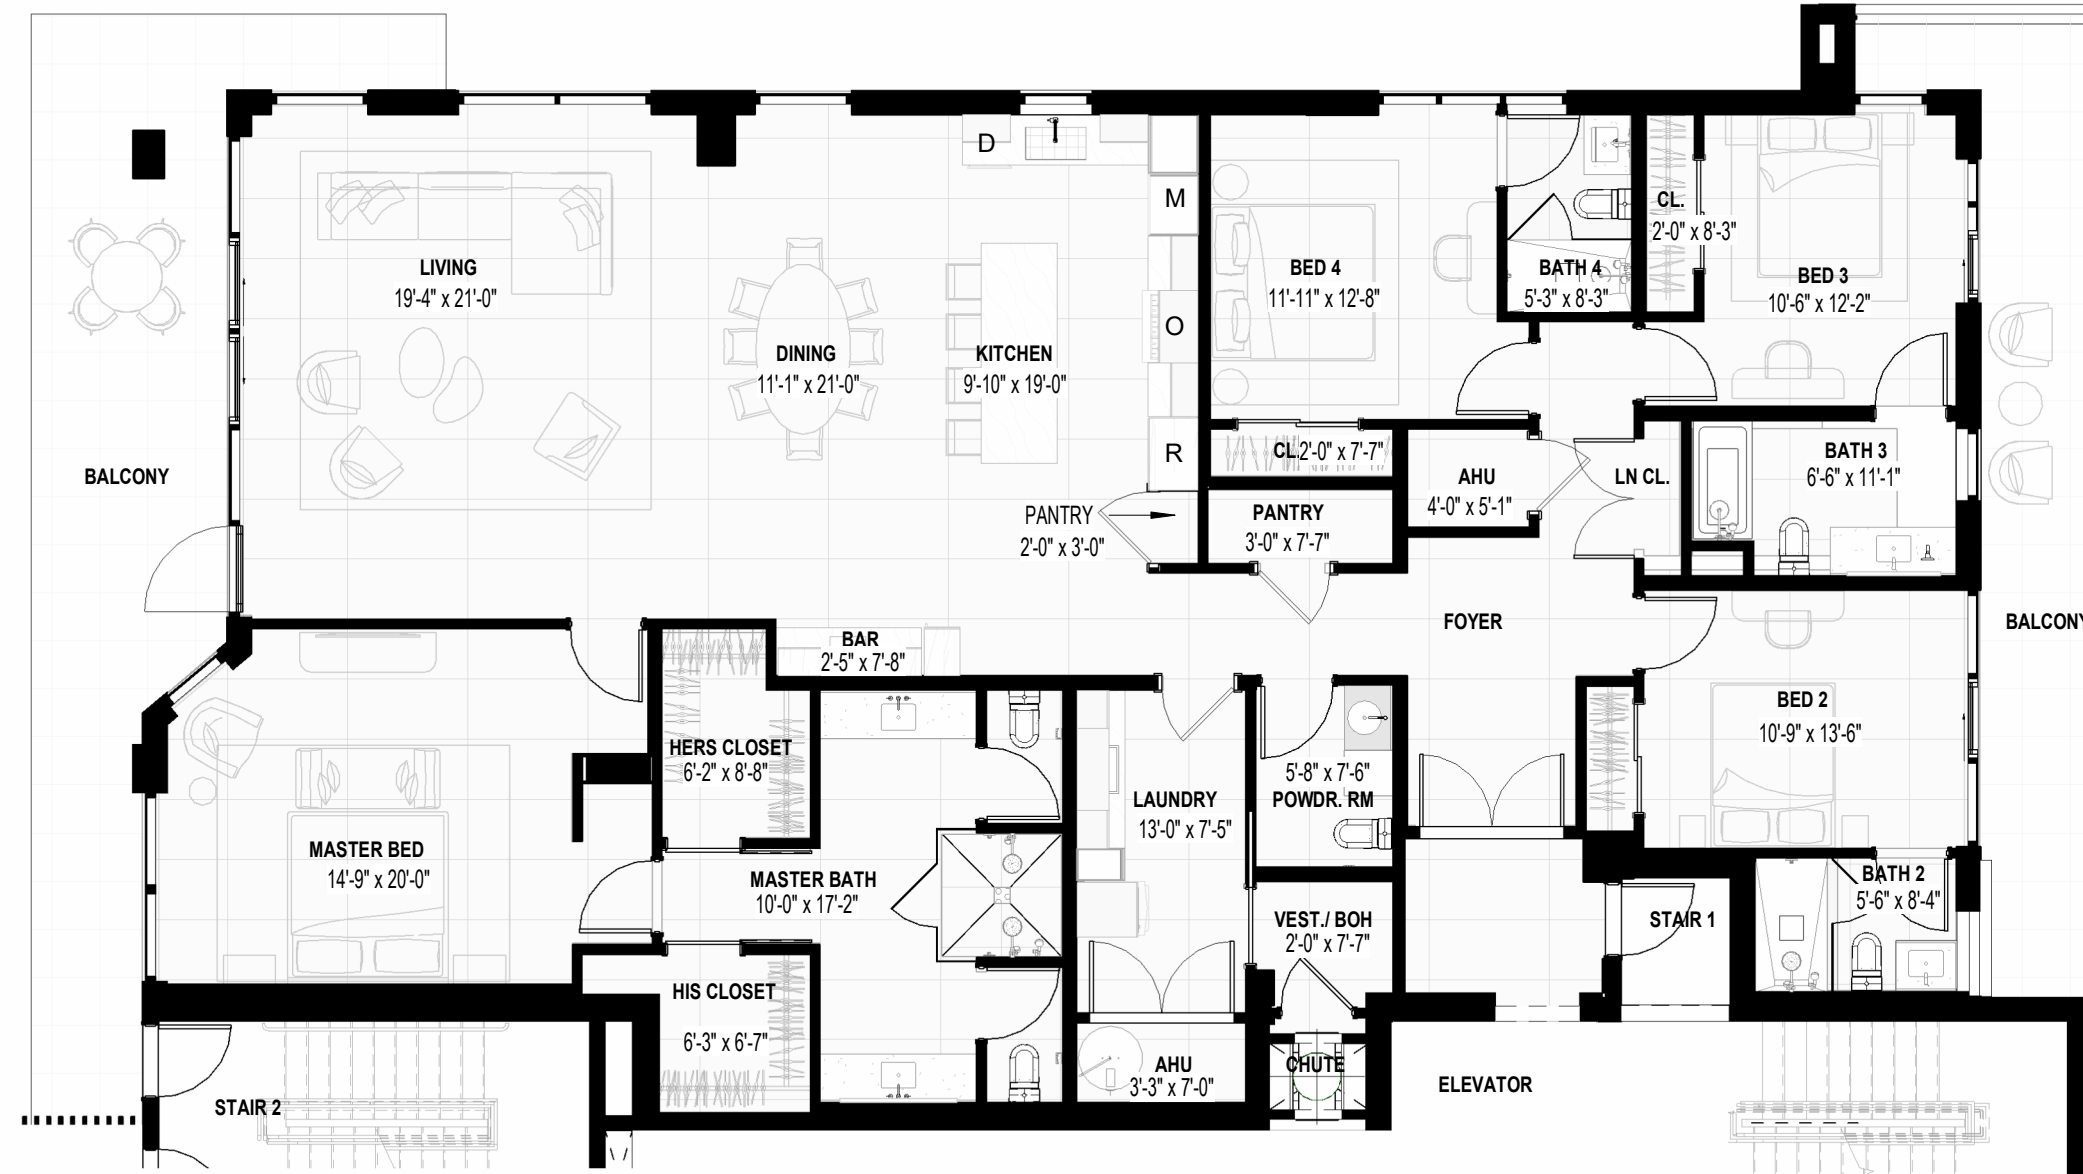

RIO GRANDE CANAL

ISLE OF VENICE DR.

UNIT SOUTH 202	
Name	Area

UNIT S202	2960 SF
UNIT S202 EAST BALCONY	191 SF
UNIT S202 WEST BALCONY	397 SF
PATIO 202S	425 SF
<b>Grand total: 4</b>	<b>3973 SF</b>

**1** UNIT 202 N  
202N SCALE: 1/8" = 1'-0"