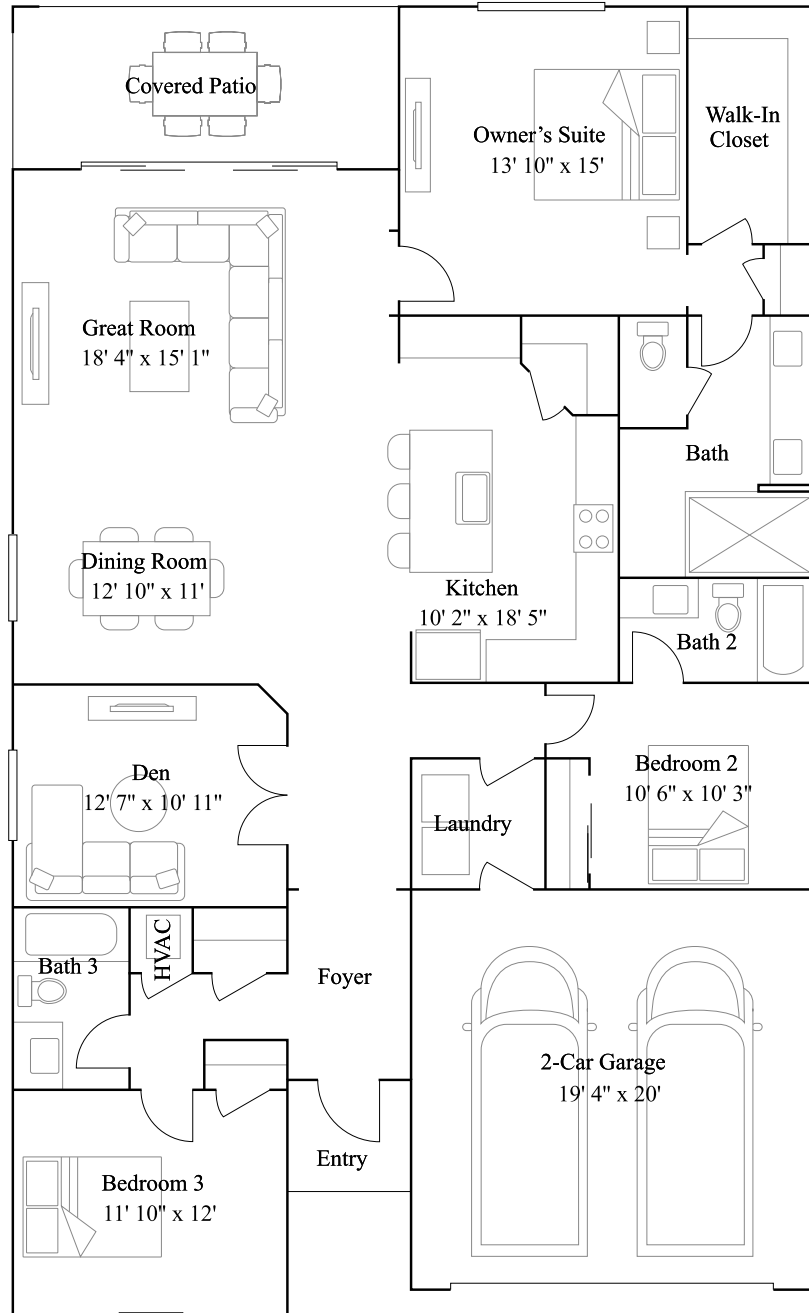

SOPHIA

3 bd · 3 ba · 2,032 ft²

1st Floor

SOPHIA

3 bd · 3 ba · 2,032 ft²

Available Exteriors

Exterior D

Exterior F