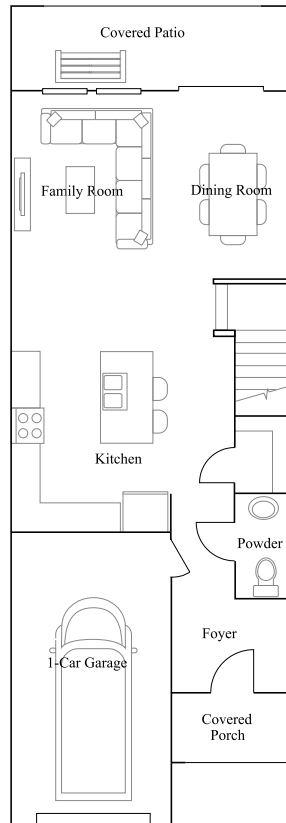

# Constitution

3 bd . 2 ba . 1 half ba . 1,760 ft<sup>2</sup>

Constitution at The Townes at Cross Creek in Tampa, FL

1st Floor

2nd Floor