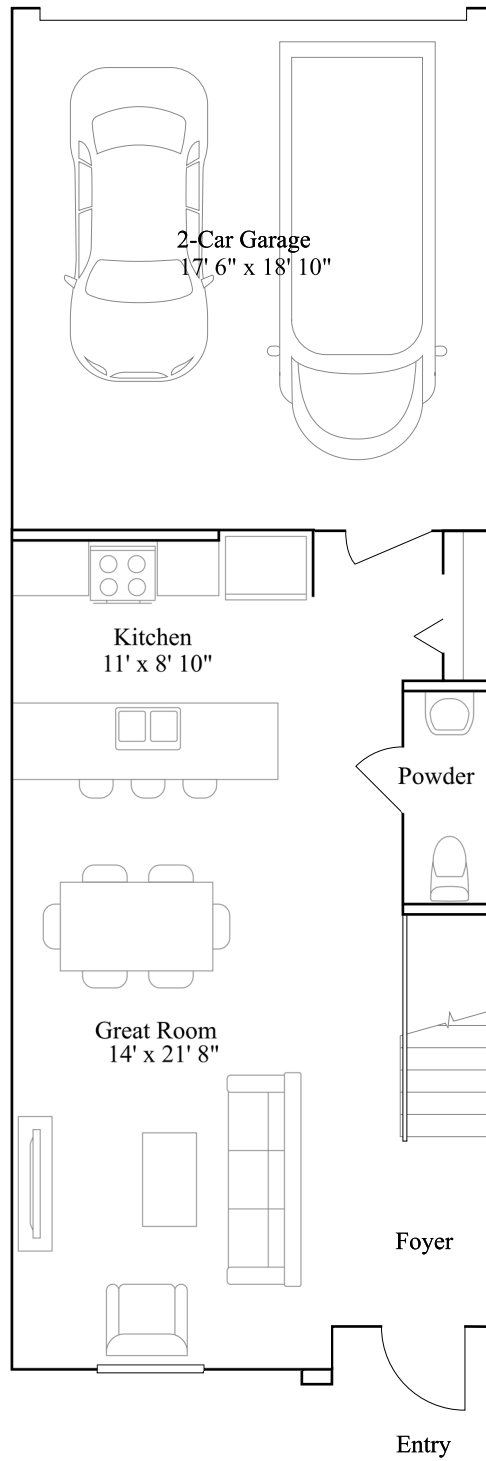

Paradis

Solstice

1,416 sq. ft.
2-story
3 bed · 2 ba
2 car garage

Exterior AI

Rear Exterior

Paradis

Solstice

1,416 sq. ft.
2-story
3 bed · 2 ba
2 car garage

1st Floor

Paradis

Solstice

1,416 sq. ft.
2-story
3 bed · 2 ba
2 car garage

2nd Floor