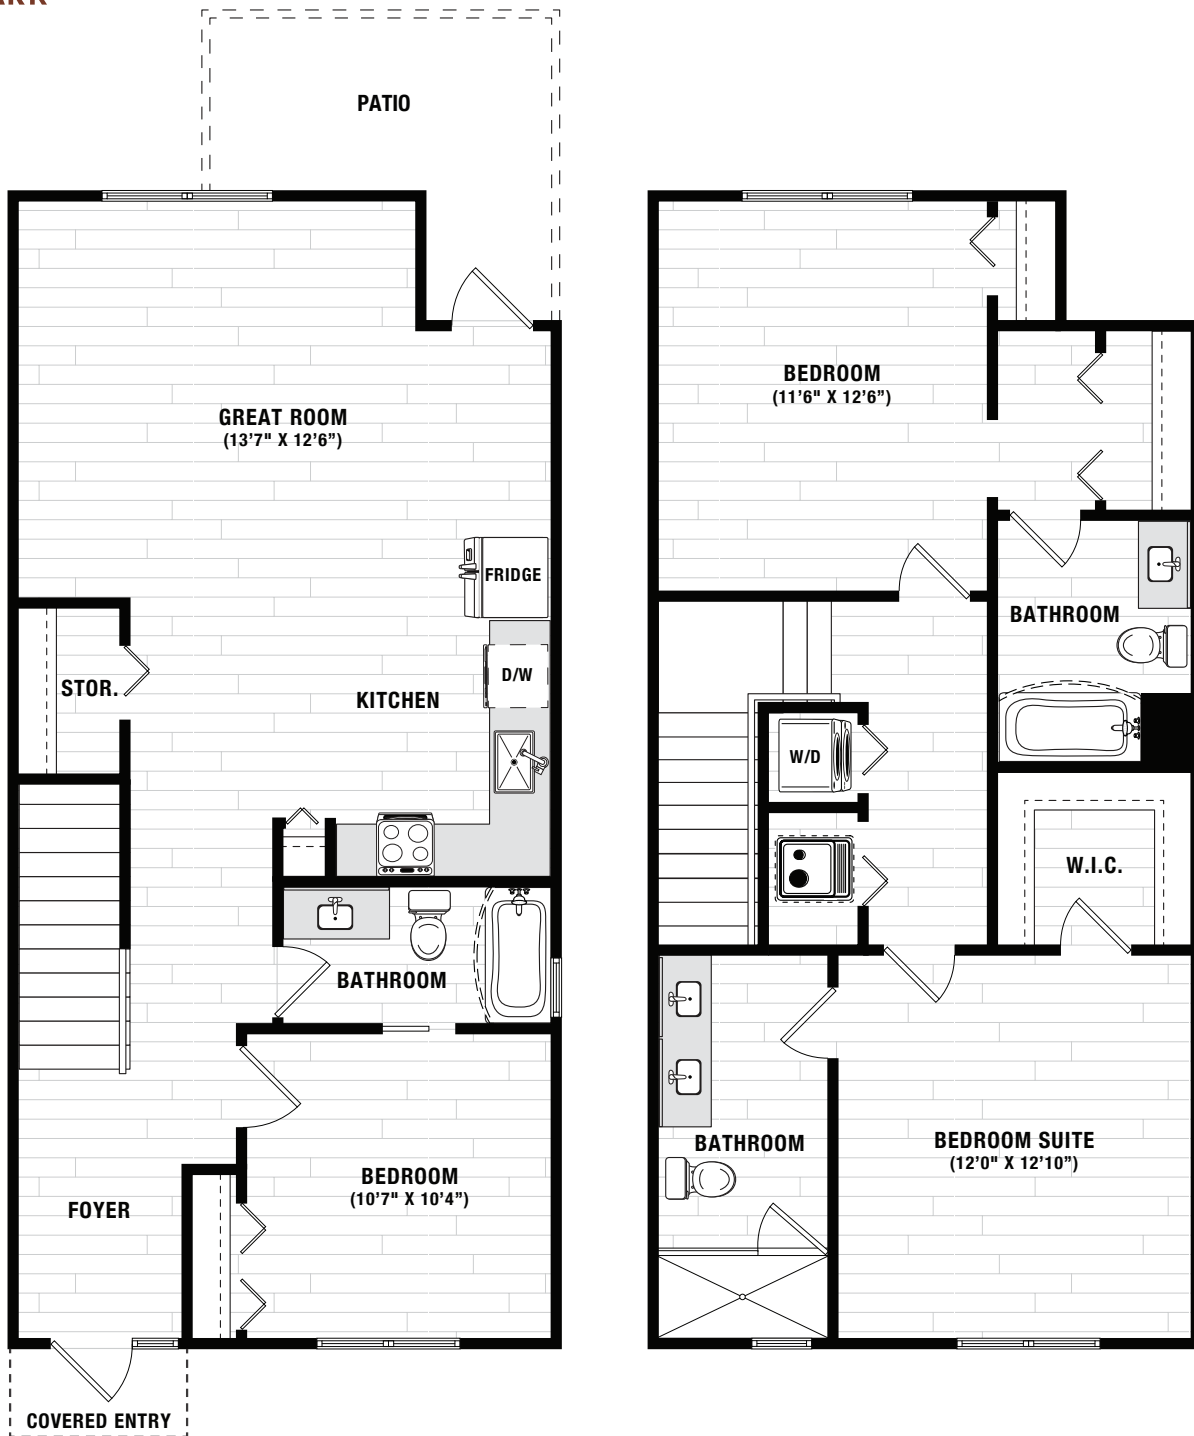

TWO STORY TOWNHOME

A | 3 BEDROOM | 3 BATHROOM | 1473 SQ. FT.

TWO STORY TOWNHOME

A1 | 3 BEDROOM | 3 BATHROOM | 1499 SQ. FT.

TWO STORY TOWNHOME

E | 3 BEDROOM | 3 BATHROOM | 1459 SQ. FT.