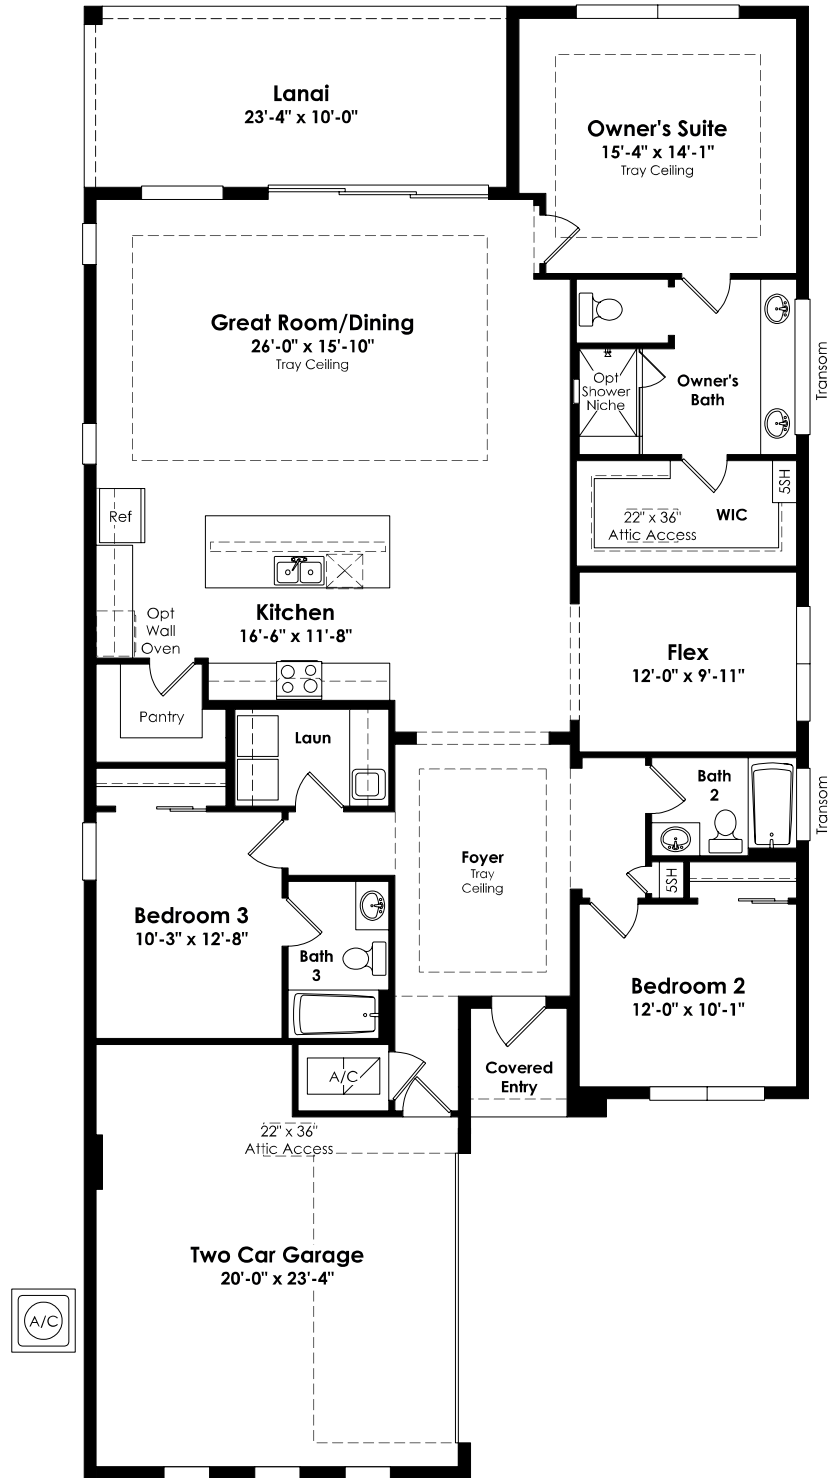

KOLTER HOMES®

Lila

Structural Options

3-5 Beds

3-4 Full Baths

2,129 Sq. Ft.

Selected Options:

Elevation A

KOLTER HOMES®

Lila

3-5 Beds
3-4 Full Baths
2,129 Sq. Ft.

Elevation A

Elevation A-Bonus

Elevation B

Elevation B-Bonus

Elevation C