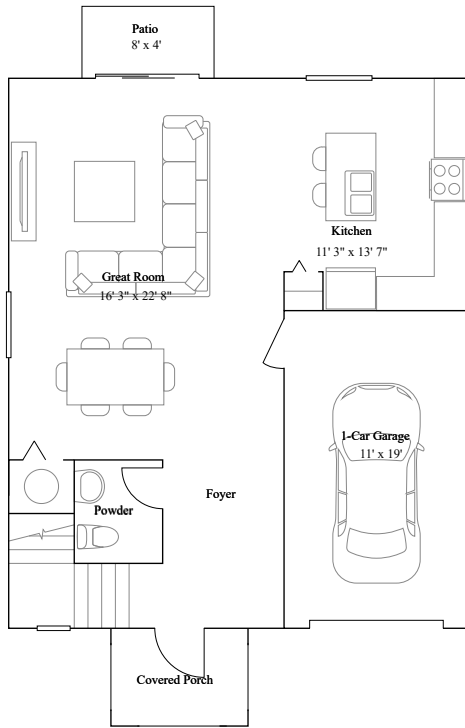

Crownstone

3 bd . 2 ba . 1 half ba . 1,670 ft²

1st Floor

2nd Floor

Available Exteriors

Exterior A

Exterior B

Exterior C