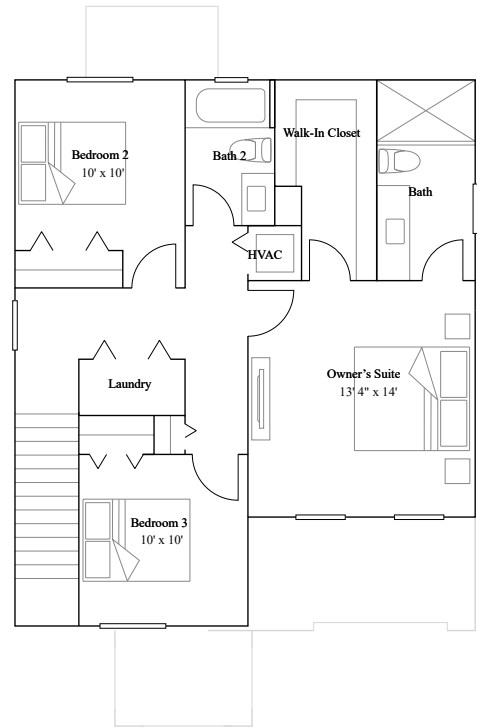

Crownstone

3 bd . 2 ba . 1 half ba . 1,670 ft²

1st Floor

2nd Floor

Available Exteriors

Exterior A

Exterior B

Exterior C