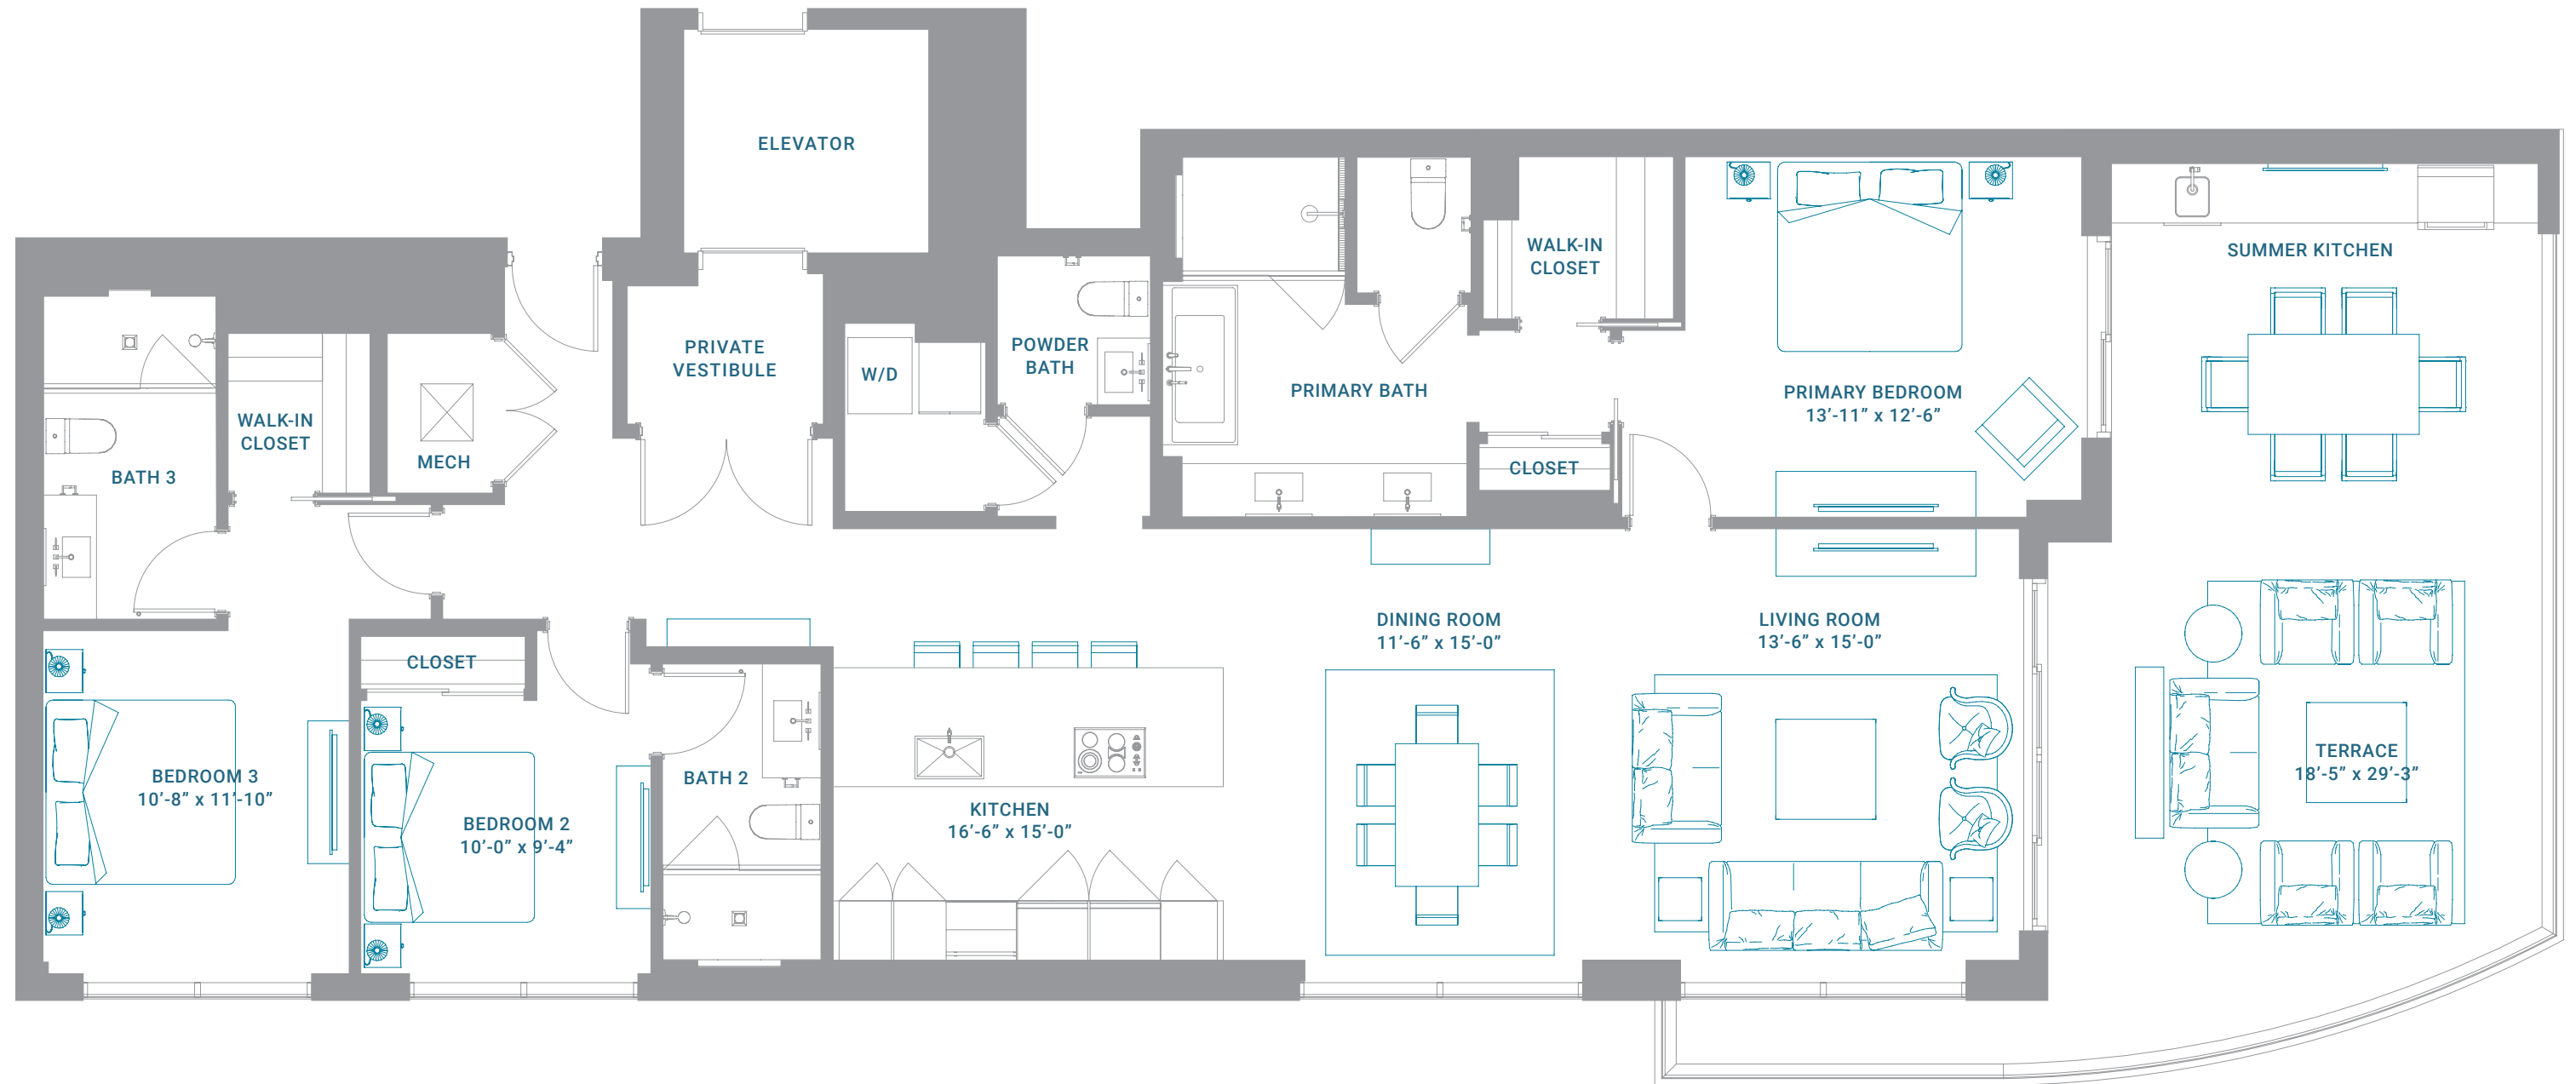

RESIDENCE A

Floors 7 - 18

3 BEDROOMS | 3.5 BATHROOMS

INTERIOR	1,778 SQ FT	165 SQ M
EXTERIOR	556 SQ FT	52 SQ M
TOTAL	2,334 SQ FT	217 SQ M

RESIDENCE B

Floors 7 - 18

3 BEDROOMS | 3.5 BATHROOMS

INTERIOR	1,866 SQ FT	173 SQ M
TERRACE	556 SQ FT	52 SQ M
TOTAL	2,422 SQ FT	225 SQ M

RESIDENCE D

Floors 8 - 18

3 BEDROOMS | 3 BATHROOMS

INTERIOR	1,786 SQ FT	166 SQ M
TERRACE	578 SQ FT	54 SQ M
TOTAL	2,374 SQ FT	221 SQ M