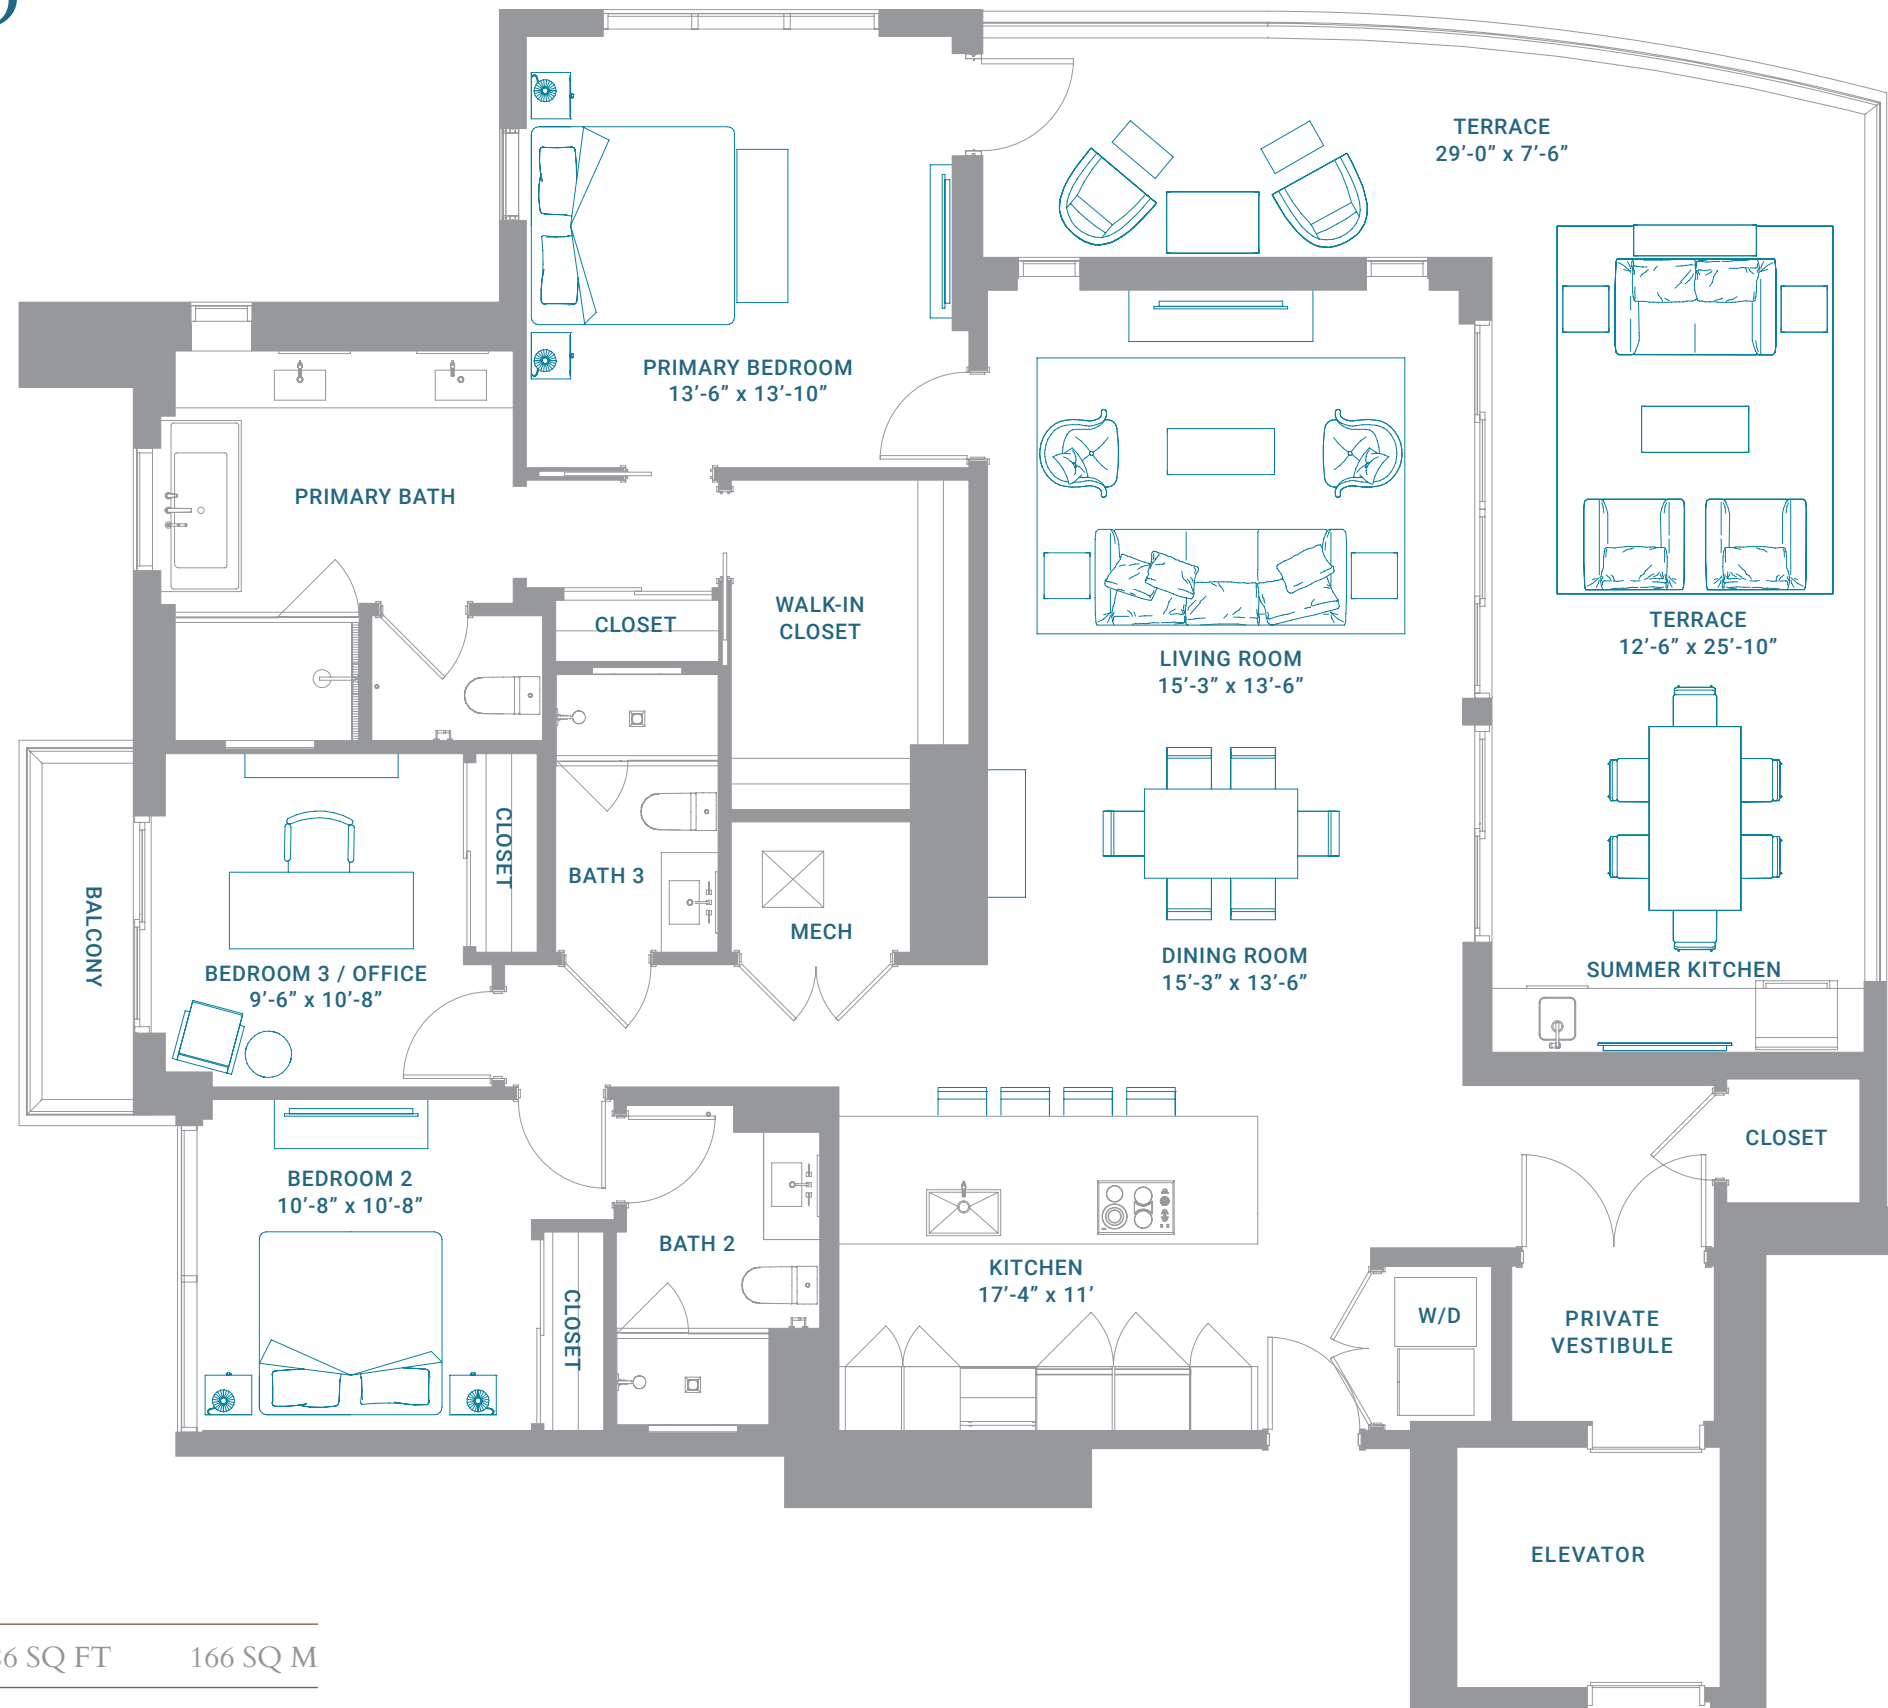

RESIDENCE A

Floors 7 - 18

3 BEDROOMS | 3.5 BATHROOMS

INTERIOR	1,778 SQ FT	165 SQ M
EXTERIOR	556 SQ FT	52 SQ M
TOTAL	2,334 SQ FT	217 SQ M

RESIDENCE B

Floors 7 - 18

3 BEDROOMS | 3.5 BATHROOMS

INTERIOR	1,866 SQ FT	173 SQ M
TERRACE	556 SQ FT	52 SQ M
TOTAL	2,422 SQ FT	225 SQ M

RESIDENCE D

Floors 8 - 18

3 BEDROOMS | 3 BATHROOMS

INTERIOR	1,786 SQ FT	166 SQ M
TERRACE	578 SQ FT	54 SQ M
TOTAL	2,374 SQ FT	221 SQ M