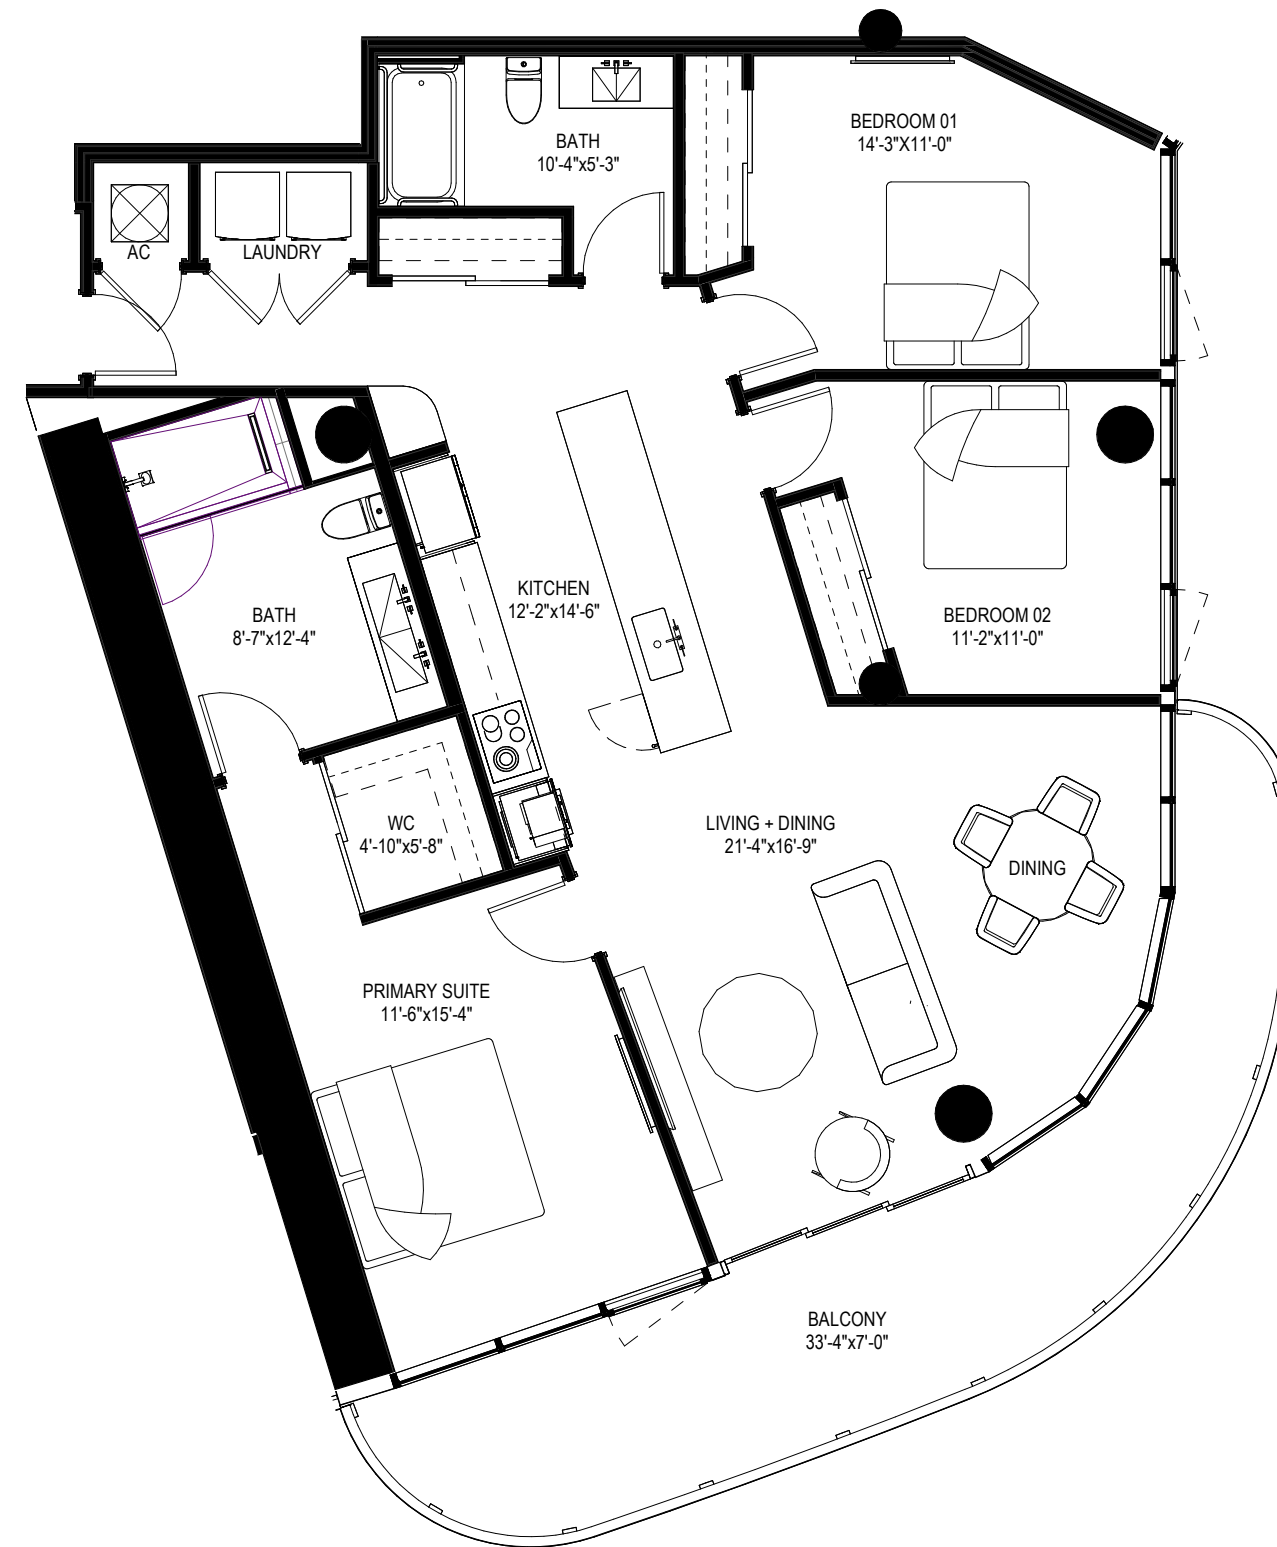

UNITS 201 & 204 SAME AS UNITS 01 & 06 FLOOR 2

3 Bedrooms | 2 Baths

1,450 SF Interior
268 SF Balcony

UNITS 01 & 06 FLOORS 3 TO 14

3 Bedrooms | 2 Baths

1,450 SF Interior
268 SF Balcony

UNITS 202 & 203 FLOOR 2

3 Bedrooms | 3 Baths

1,582 SF Interior

223 SF Balcony