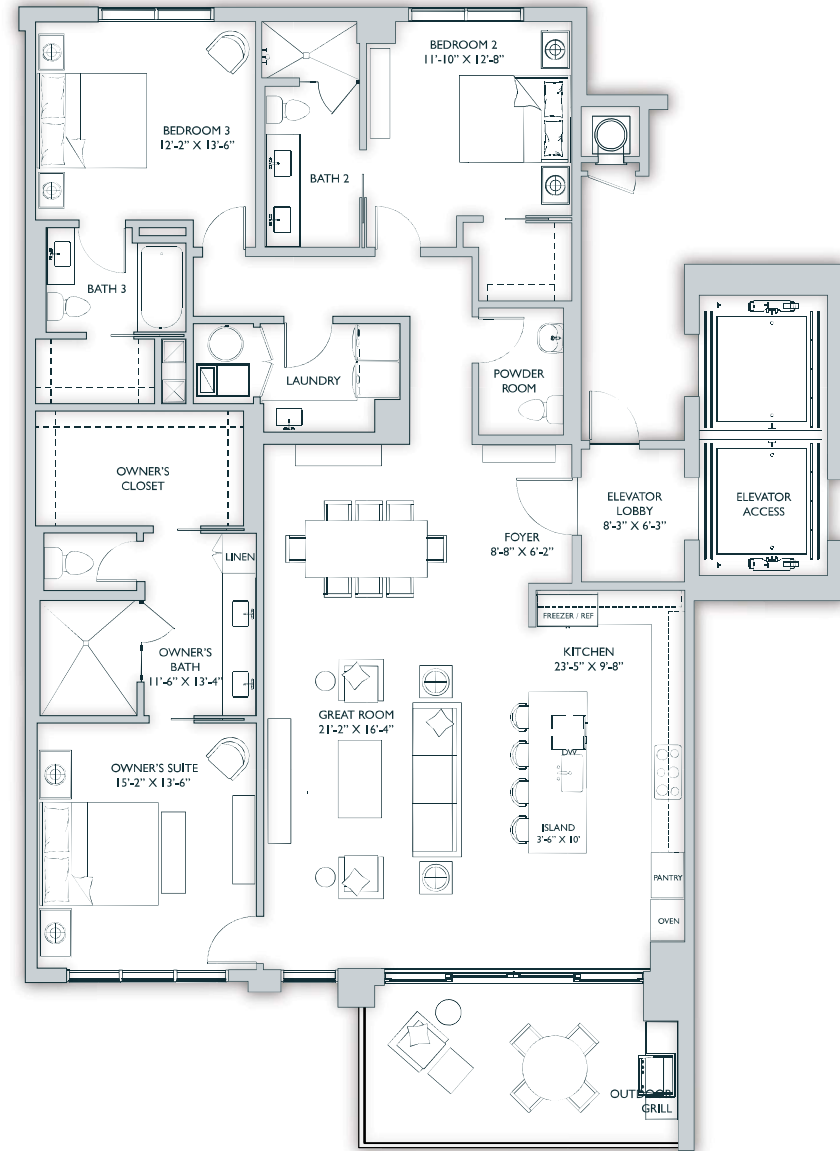

RESIDENCE 02

3 BR / 3.5 BATH
Interior: 2,263 ft²
Terrace: 191 ft²
Total Living Area: 2,454 ft²

TERRACE
10' X 20'

DINING
11'-6" X 12'-10"

OWNER'S CLOSET
7'-1" X 12'-10"

POWDER ROOM
8'-0" X 5'-1"

BATH 2
13'-10" X 5'-9"

BATH 3
6'-5" X 8'-8"

LAUNDRY
6'-8" X 8'-8"

RESIDENCE 02