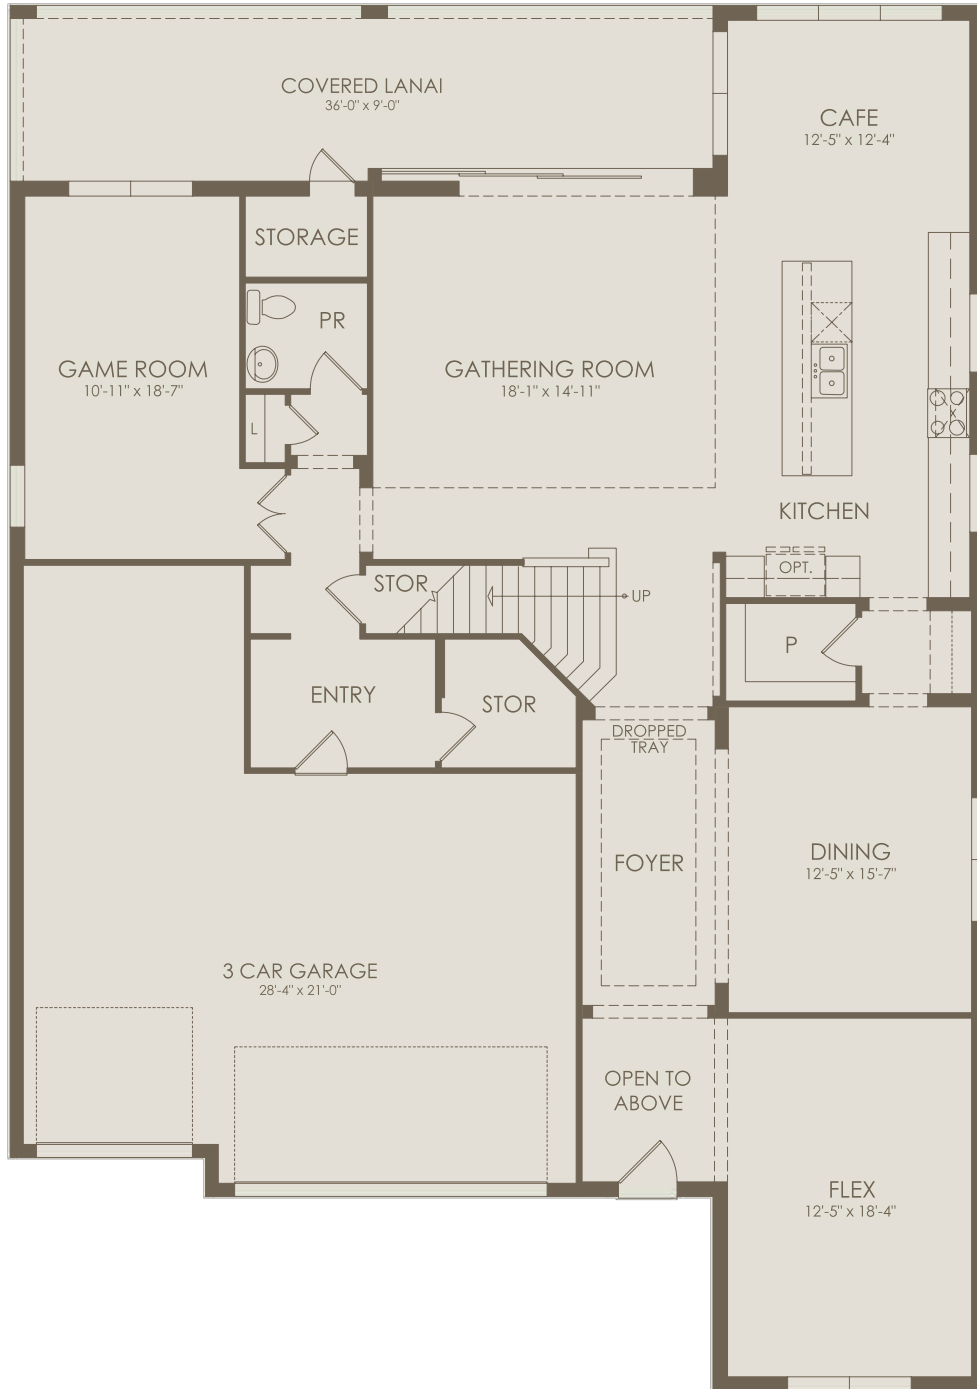

WATERSET
5367 Wolf Creek Drive, Apollo Beach, FL 33572

Roseland Floor Plan
4-5 Bedrooms ♦ 3.5-5 Bathrooms ♦ 3 Car Garage

Exterior FM2

For this application, the company does not warrant or assume any legal liability or responsibility for the accuracy, completeness, or usefulness of any information, apparatus, product, or process disclosed. Base floor plan subject to change based on elevation selected.

Floor 1

Options not selected include : Sink at Garage, Bedroom 5 w/ Bath 5, Enclosed Flex Room w/ Double Doors, Double Doors at Entry, Built-In Kitchen, Entertainment Package at Kitchen, Pool Bath, Wine Cave, Sink at Laundry, Upgraded Laundry, Owner's Bath 8, Dropped Tray Ceiling at Owner's Suite

For this application, the company does not warrant or assume any legal liability or responsibility for the accuracy, completeness, or usefulness of any information, apparatus, product, or process disclosed. Base floor plan subject to change based on elevation selected.

Floor 2

Options not selected include : Sink at Garage, Bedroom 5 w/ Bath 5, Enclosed Flex Room w/ Double Doors, Double Doors at Entry, Built-In Kitchen, Entertainment Package at Kitchen, Pool Bath, Wine Cave, Sink at Laundry, Upgraded Laundry, Owner's Bath 8, Dropped Tray Ceiling at Owner's Suite