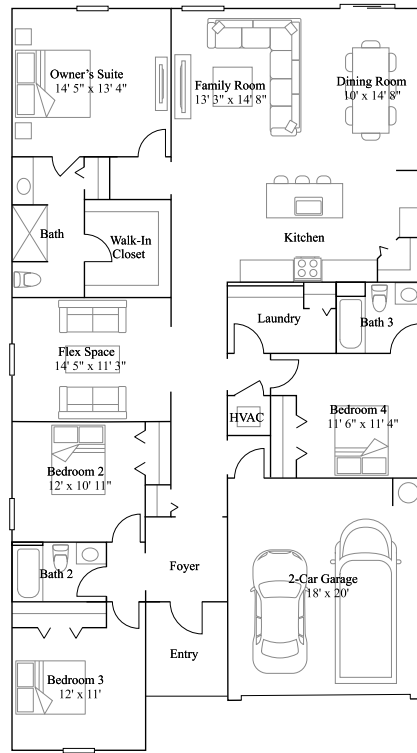

Dawn

4 bd . 3 ba . 2,174 ft²

1st Floor

Available Exteriors

Exterior A

Exterior B