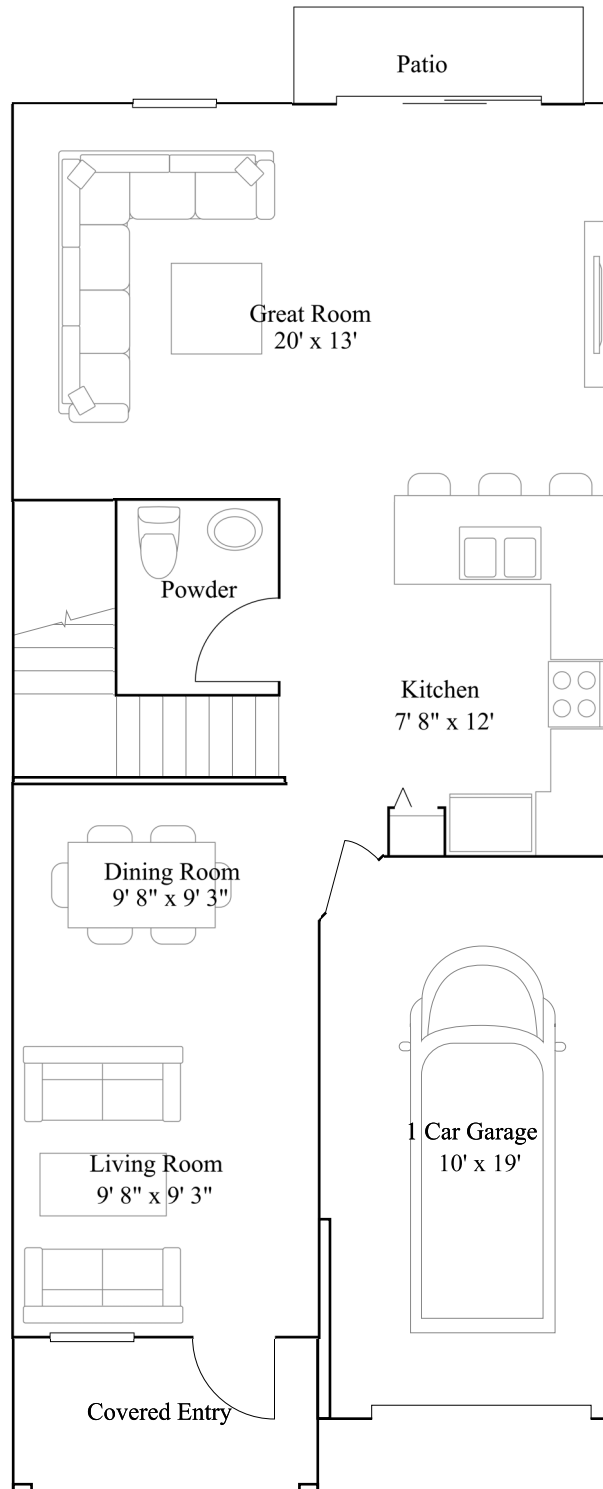

Hurley

Seaview Collection

1,694 sq. ft.
2-story
3 bed · 2 ba
1 car garage

Exterior AI

Hurley

Seaview Collection

1,694 sq. ft.
2-story
3 bed · 2 ba
1 car garage

1st Floor

Hurley

Seaview Collection

1,694 sq. ft.
2-story
3 bed · 2 ba
1 car garage

2nd Floor