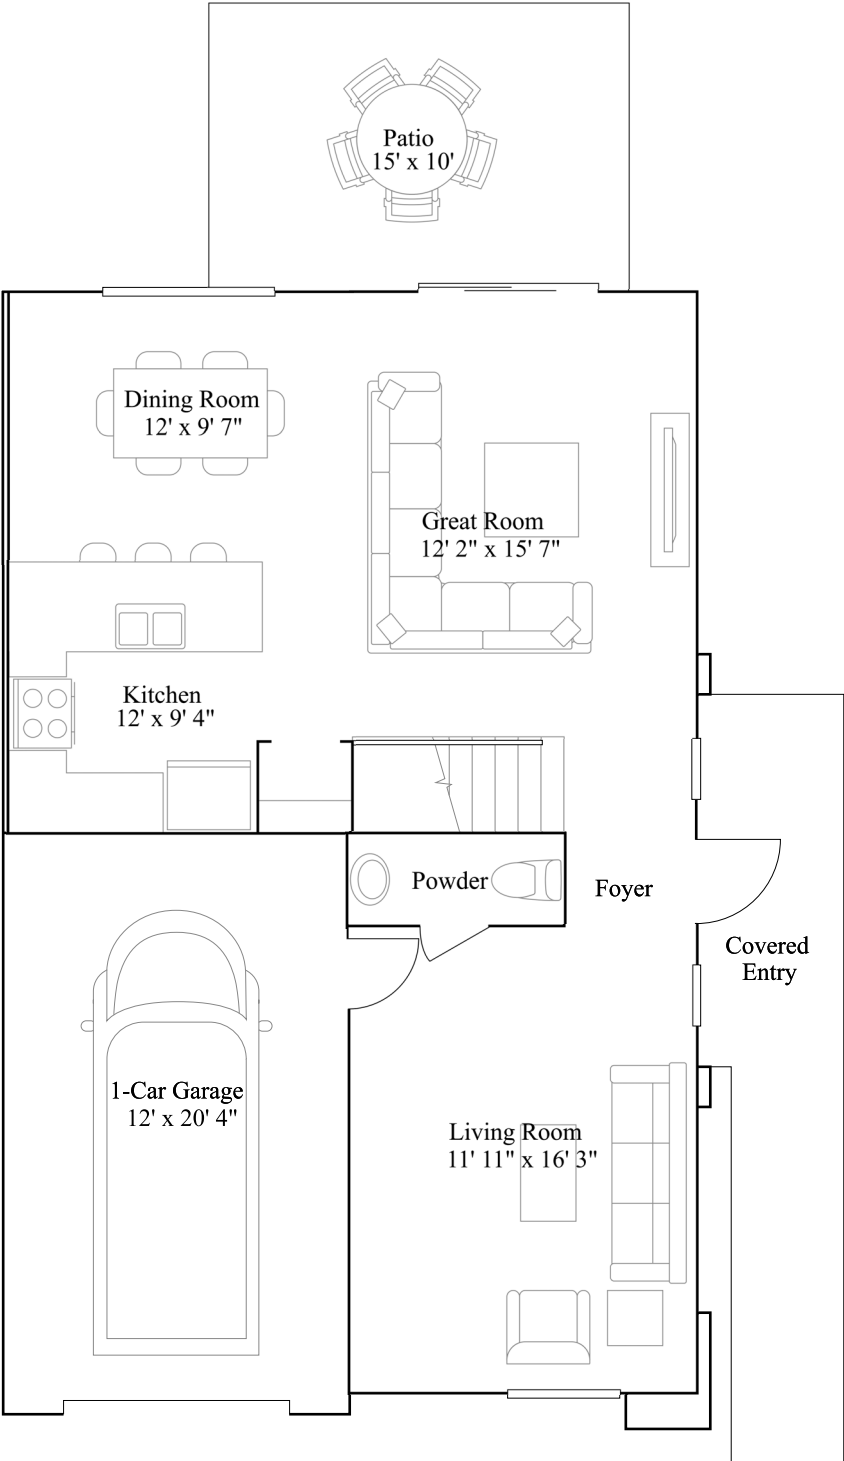

Water Lilly

Terra Sol

1,804 sq. ft.
2-story
4 bed · 3 ba
1 car garage

Front View

Rear View

Water Lilly

Terra Sol

1,804 sq. ft.
2-story
4 bed · 3 ba
1 car garage

1st Floor

Water Lilly

Terra Sol

1,804 sq. ft.
2-story
4 bed · 3 ba
1 car garage

2nd Floor